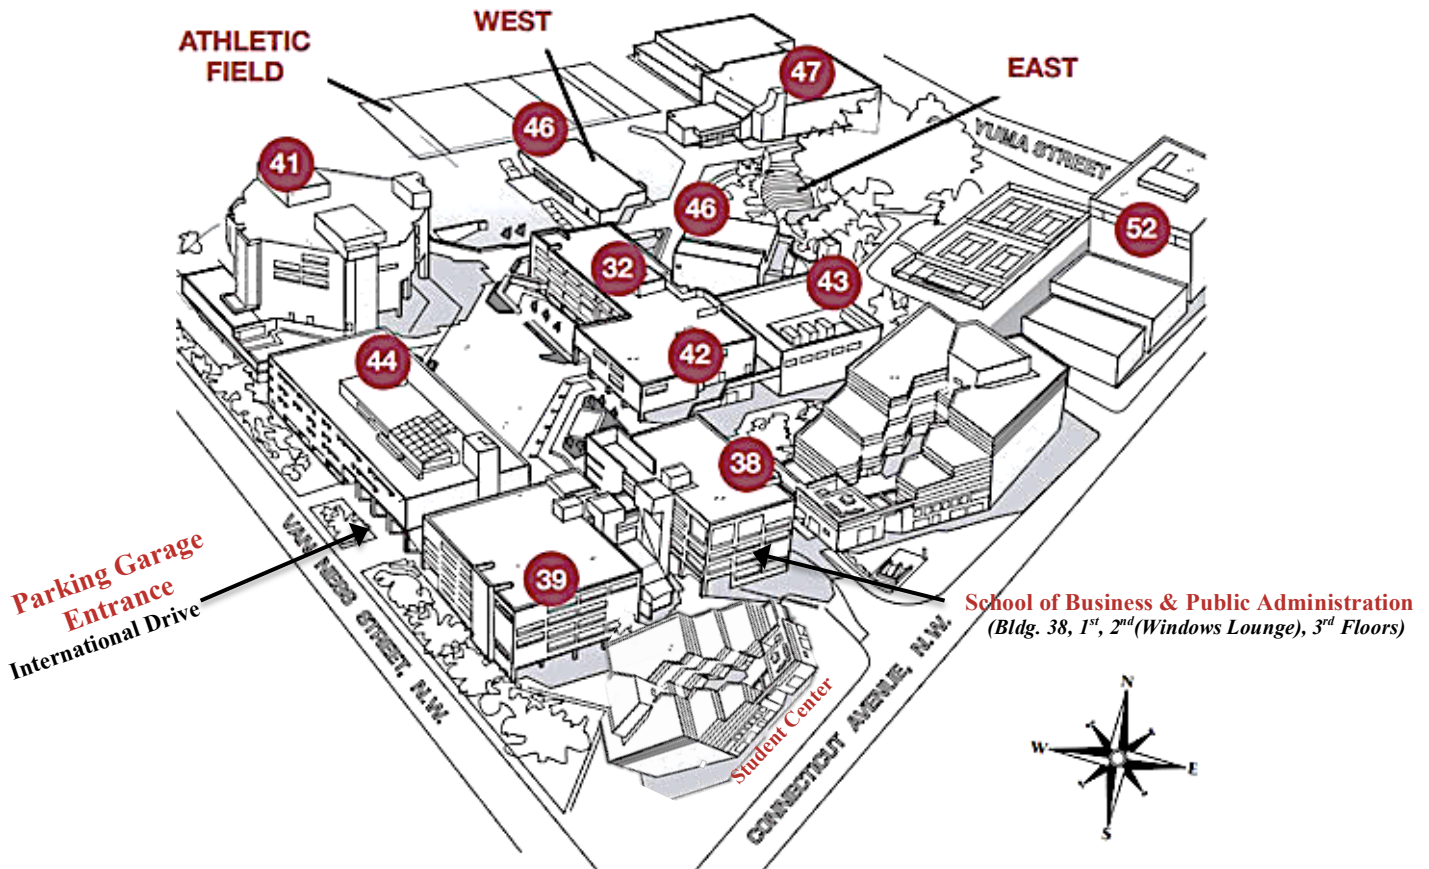

Campus Map

Van Ness Campus Building Directory

32 Mathematics/Academic Advising Center	42 Engineering
38 Student Services/ Book Store/Career Services	44 CAUSES/Life Sciences
38 School of Business & Public Administration	46 Auditorium/ Music/Dance & Theater
39 Administration/Admissions/Financial Aid Registrar/Paths Program Lab	47 Athletic Center
41 Arts & Science/ Library	52 Law School

Directions By Metro Rail

Take the **Red Line** to Van Ness-UDC Station

Directions By Bus

The Following Bus Routes go to UDC: H2, L1, L2, L4

Directions By Car

From Maryland:

Take I-495 beltway exit 33 MD-185 s Connecticut Ave towards Chevy Chase continue around roundabout take 4th exit continue on Connecticut Ave then turn right on Van Ness 4.6 miles

From Virginia:

Take I-295 North towards DC take 14th Street bridge turn left on I Street then turn right on Connecticut Ave continue onto Connecticut Ave then turn left on Van Ness 3.9 miles

Paid Parking Garage- International Drive

Go to C-Level to park (closest to Bldg. 38)

Instructions to enter Bldg. 38 from Loading Dock

Walk towards Exit Sign out of the parking garage on C-Level-bare right
See steps-enter into Bldg. 38 bare left once in the building
Elevator is straight ahead