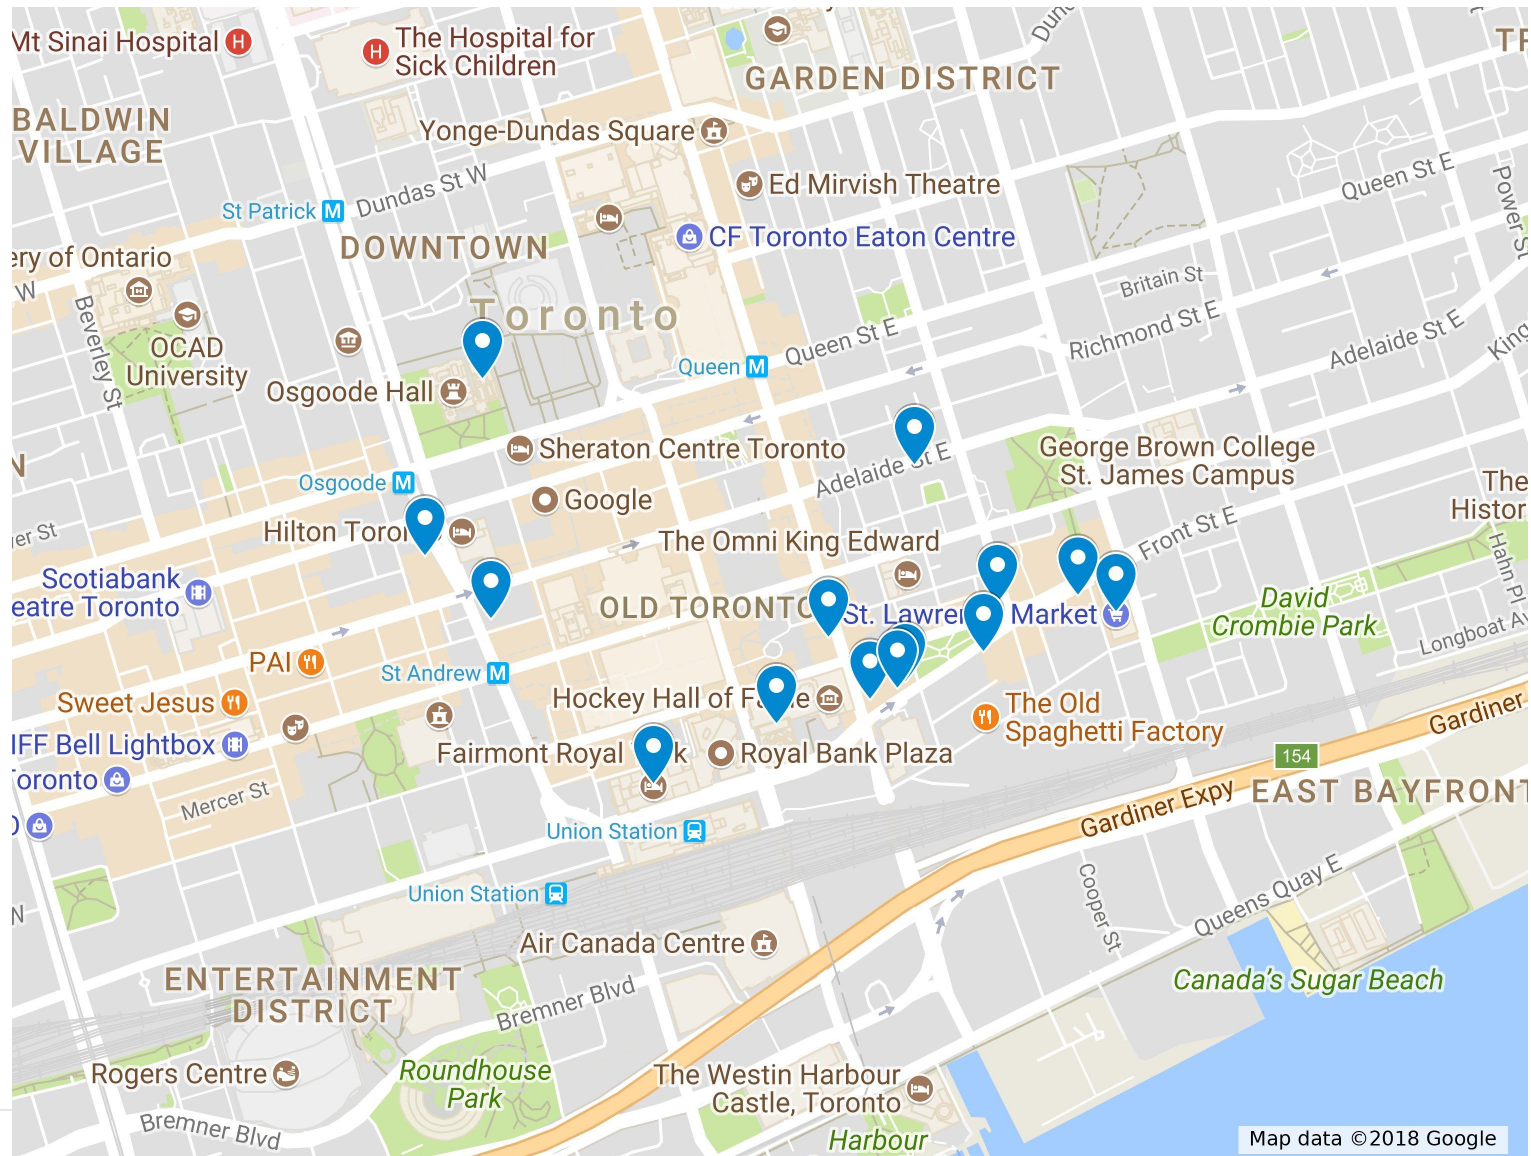

ASA Breakfast & Lunch Places

Restaurants & Cafes

-  Fairmont Royal York
-  St. Lawrence Market
- 
- Oliver & Bonacini Café Grill,
Yonge & Front
-  Fran's Restaurant and Bar
-  Biff's Bistro
- 
- Paramount Middle Eastern
Kitchen
-  Over Easy
- 
- The WORKS Gourmet Burger
Bistro
- 
- Marché Mövenpick Brookfield
Place Street Level
-  Momofuku Noodle Bar
-  Pizzeria Libretto
-  Osgoode Hall Restaurant
-  Nami Japanese Restaurant
-  Fresh on Front

Restaurants and cafes within walking distance of the Royal York Hotel.