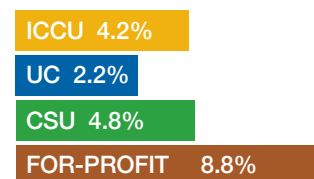

Quick Facts

- 18%** of AICCU students receive Cal Grant
- 31%** of ICCU students receive Pell Grant
- 11:1** is the average student to faculty ratio at ICCU institutions
- 39%** of AICCU undergraduate institutions are Hispanic Serving institutions
- 82%** of AICCU institutions are Yellow Ribbon Institutions
- 21,200+** Adult learners enrolled at an AICCU institution
- 5,100+** New California Community College transfer students annually at an ICCU

Bachelor's Degrees Awarded

Master's Degrees Awarded

Doctorate Degrees Awarded

AICCU & UC Graduation Rates*

*Comparable AICCU institutions to UC

AICCU & CSU Graduation Rates*

*Comparable AICCU institutions to CSU

AICCU Undergraduate Diversity

Average Federal Loan Debt Default Rate

Median Federal Loan Debt of CA Graduates

Northern California

Simpson University	Redding
William Jessup University	Rocklin

San Francisco Bay Area