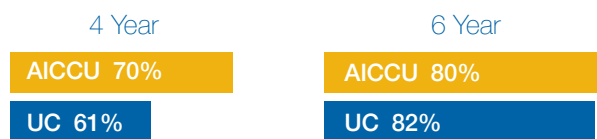

Quick Facts

- 18%** of AICCU students receive Cal Grant
- 31%** of ICCU students receive Pell Grant
- 11:1** is the average student to faculty ratio at ICCU institutions
- 39%** of AICCU undergraduate institutions are Hispanic Serving institutions
- 82%** of AICCU institutions are Yellow Ribbon Institutions
- 21,200+** Adult learners enrolled at an AICCU institution
- 5,100+** New California Community College transfer students annually at an ICCU

Bachelor's Degrees Awarded

Master's Degrees Awarded

Doctorate Degrees Awarded

AICCU & UC Graduation Rates*

*Comparable AICCU institutions to UC

AICCU & CSU Graduation Rates*

*Comparable AICCU institutions to CSU