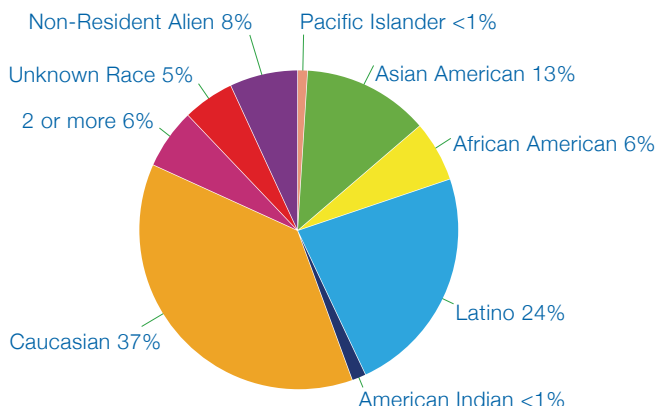

AICCU Undergraduate Diversity