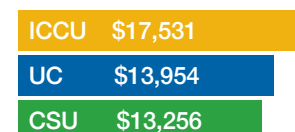

Quick Facts

- 18%** of AICCU students receive Cal Grant
- 31%** of ICCU students receive Pell Grant
- 11:1** is the average student to faculty ratio at ICCU institutions
- 39%** of AICCU undergraduate institutions are Hispanic Serving institutions
- 82%** of AICCU institutions are Yellow Ribbon Institutions
- 21,200+** Adult learners enrolled at an AICCU institution
- 5,100+** New California Community College transfer students annually at an ICCU

Bachelor's Degrees Awarded

Master's Degrees Awarded

Doctorate Degrees Awarded

AICCU & UC Graduation Rates*

*Comparable AICCU institutions to UC

AICCU & CSU Graduation Rates*

*Comparable AICCU institutions to CSU

AICCU Undergraduate Diversity

Average Federal Loan Debt Default Rate

Median Federal Loan Debt of CA Graduates

Northern California

Simpson University	Redding
William Jessup University	Rocklin

San Francisco Bay Area