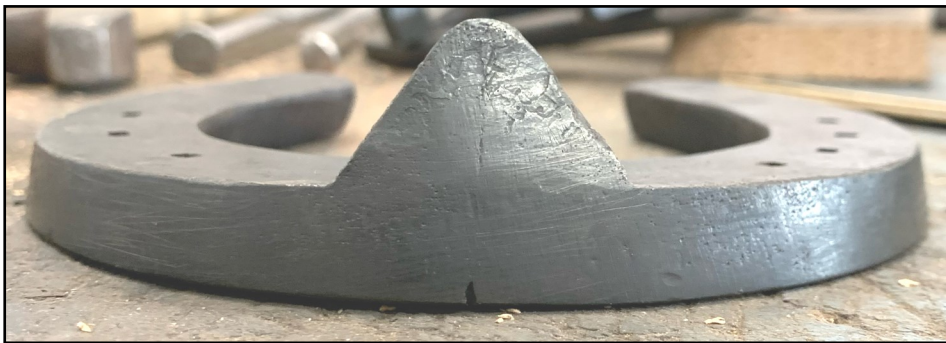

6-3/4"W x 6-3/4"L

Heel 2-1/2"

** Pictures are not scaled to size **

Sidebone

16" x 1/2" x 1"

6-3/4"W x 6-3/4"L

** Pictures are not scaled to size **

Front Bevel w/ Masselotte Toe Clip

13" x 1/2" x 1"

7 Nail holes

5-3/4"W x 5-3/4 "L

** Pictures are not scaled to size **

Front Bevel w/ Toe Clip 13" x 1/2" x 1"

5-3/4"W x 5-3/4"L

** Pictures are not scaled to size **

Morgan Hind

11-1/2" x 3/8" x 1"

6 nail holes

4-3/4"W x 5-7/8"L

Morgan Hind

11-1/2" x 3/8" x 1"

4-3/4"W x 5-7/8"L