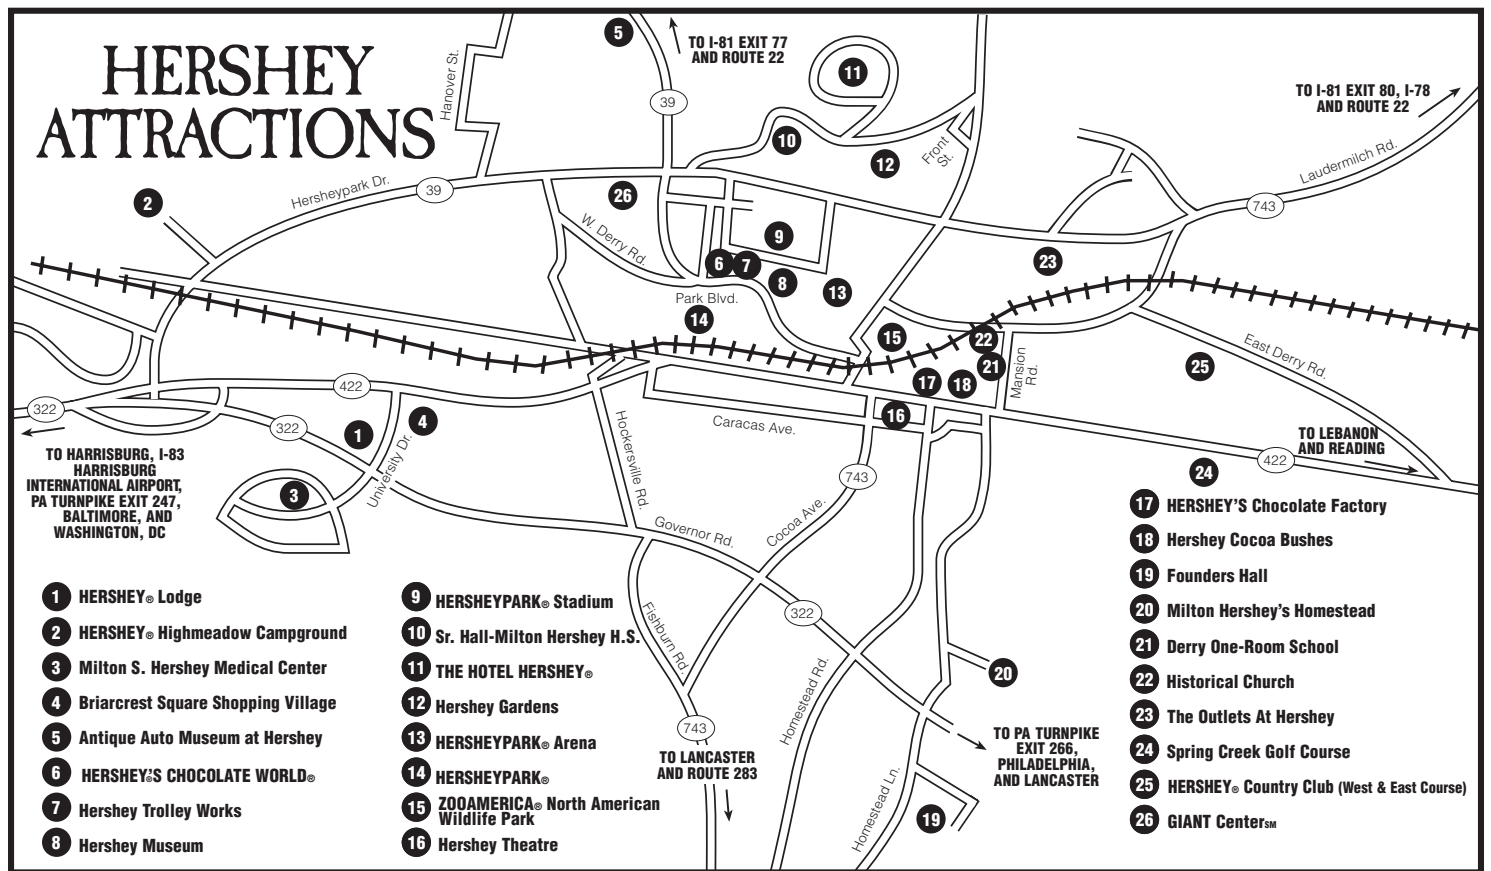

OTHER AREA ATTRACTIONS

GETTYSBURG

Visitors Bureau 717-334-6274

Follow 322 West to I-83 South. Follow 581 South to 15 South.

LANCASTER/AMISH COUNTRY

Visitors Bureau 1-800-PA DUTCH

Take 743 South to 283 East. Follow 283 East to 30 East.

LEBANON FAIRGROUNDS

717-273-3670

422 East to 12th and Cumberland Streets. Turn right. Go to Walnut Street and turn left. Go to 10th Street and turn right. Follow 72 South past Quality Inn, Lebanon Plaza, and Frederick Chevrolet. Continue past shopping area on left. Turn left onto Rocherty Road. Follow across Evergreen-Cornwall Road. Fairgrounds are on the right.

PENN NATIONAL RACETRACK

717-469-2211

RD1, Grantville, PA. Take 322 East to 743 North. Cross over Route 22 and I-81. Continue 2 miles, racetrack on right.

PENNSYLVANIA RENAISSANCE FAIRE

717-665-7021

2684 Lebanon Road, Manheim. Take 322 West to 72 South towards the Pennsylvania Turnpike. Watch for signs for Mount Hope Estate and Winery, and the Pennsylvania Renaissance Faire.

SKI ROUNDTOP

717-432-9631

322 West to I-83 South to York. Take exit #35 (Route 177/ Lewisberry). Follow Route 177 through Lewisberry to top of the hill. Turn right onto Pinetown Road and follow to Moore's Road. Follow Moore's Road to Roundtop Road. Turn right on Roundtop Road. Go 1 mile to Ski Resort. (35 minutes from Hershey.)

SHOPPING CENTERS

BRIARCREST SQUARE SHOPPING VILLAGE

5 minutes

Across University Avenue from HERSHEY Lodge.

CAMP HILL MALL

25 minutes

Take 322 West to I-83 South to 581 West to 15 North. Mall is on left.

CAPITAL CITY MALL

25 minutes

Take 322 West to I-83 South to 581 West to 15 South. Highland Park exit. Make left at stop sign. Make left at traffic light. Mall entrance is ahead on left.

COLONIAL PARK MALL

20 minutes

Take 322 West to I-83 North to exit #50A. Mall will be 1 mile East on Route 22 at the first traffic light on the left.

COCOAPLEX CENTER

5 minutes

Take 422 West (Chocolate Avenue) to 743 South (Cocoa Avenue). CocoaPlex Center is on right.

HARRISBURG MALL

15 minutes

Take 322 West to I-83 South to exit #45 (Paxton Street). Mall is on left.

LEBANON VALLEY MALL

20 minutes

Take 422 East to the Lebanon Valley Mall on left.