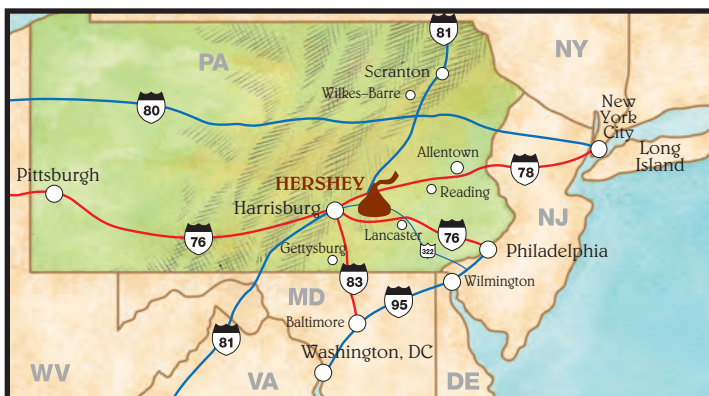

THE HOTEL HERSHEY: Route 322 West turns into Hersheypark Drive and 39 West. Go through three traffic lights. At the fourth traffic light, turn left onto Hotel Road. THE HOTEL HERSHEY is located at the top of the hill on the left.

PITTSBURGH, PA

(3.5 - 4 hours, 200 miles)

Take the Pennsylvania Turnpike (I-76) East to exit #247. Continue straight on 283 North to 322 East to 422 East.

HERSHEY Lodge: Continue less than one mile on 422 East. At the traffic light, turn right onto University Drive. Take the first right into the entrance of HERSHEY Lodge.

THE HOTEL HERSHEY: Take the Hersheypark Drive/Route 39 West exit. Go through three traffic lights. At the fourth traffic light, turn left onto Hotel Road. THE HOTEL HERSHEY is located at the top of the hill on the left.

SCRANTON/WILKES BARRE, PA

(2 hours, 100 miles)

Take I-81 South.

HERSHEY Lodge: Follow I-81 South to exit #77 (Hershey/Manada Hill/Route 39). Route 39 East to Hersheypark Drive, turn right. Exit onto Route 422 East. At the traffic light, turn right onto University Drive. Take the first right into the entrance of HERSHEY Lodge.

THE HOTEL HERSHEY: Follow I-81 South to exit #80 Route 743 South into Hershey. Turn right onto Hersheypark Drive. Go to 2nd light, Hersheypark Drive, and make a right onto Sandbeach Rd. Follow signs to THE HOTEL HERSHEY.

STATE COLLEGE, PA

(2 hours, 100 miles)

Take Route 22/322 East to I-81 North.

HERSHEY Lodge: Follow I-81 North to exit #77 (Hershey/Manada Hill/Route 39). Route 39 East to Hersheypark Drive, turn right. Exit onto Route 422 East. At the traffic light, turn right onto University Drive. Take the first right into the entrance of HERSHEY Lodge.

THE HOTEL HERSHEY: Follow I-81 North to exit #80 Route 743 South into Hershey. Turn right onto Hersheypark Drive. Go to 2nd light, Hersheypark Drive, and make a right onto Sandbeach Rd. Follow signs to THE HOTEL HERSHEY.

WASHINGTON, DC AREA (EASTERN SIDE & MARYLAND)

(2 hours, 140 miles)

Take I-95 North to I-695 East to I-83 North towards York and Harrisburg. Follow I-83 North into Route 322 East to Hershey.

HERSHEY Lodge: Follow 422 East. At the traffic light, turn right onto University Drive. Take the first right into the entrance of HERSHEY Lodge.

THE HOTEL HERSHEY: Take the Hersheypark Drive/Route 39 West exit. Go through three traffic lights. At the fourth traffic light, turn left onto Hotel Road. THE HOTEL HERSHEY is located at the top of the hill on the left.

WASHINGTON, DC AREA (WESTERN SIDE & VIRGINIA)

(2.5 hours, 150 miles)

Take Route 270 North to Route 15 North towards Harrisburg. Exit onto Route 581 East towards Harrisburg. Follow I-83 North into Route 322 East to Hershey.

HERSHEY Lodge: Follow 422 East. At the traffic light, turn right onto University Drive. Take the first right into the entrance of HERSHEY Lodge.

THE HOTEL HERSHEY: Take the Hersheypark Drive/Route 39 West exit. Go through three traffic lights. At the fourth traffic light, turn left onto Hotel Road. THE HOTEL HERSHEY is located at the top of the hill on the left.

WILMINGTON, DE

(1.5 - 2 hours, 90 miles)

Take Rt. 41 North to Rt.30 West to 283 West. Take the Rt. 743/Elizabethtown Exit. Follow Route 743 North towards Hershey to Route 322 West.

HERSHEY Lodge: Follow Route 322 West to the third traffic light at University Drive. Turn right on University Drive. Take the first left into the entrance of HERSHEY Lodge.

THE HOTEL HERSHEY: Follow Route 322 West into Hersheypark Drive and Route 39 West. Go through three traffic lights. At the fourth traffic light, turn left onto Hotel Road. THE HOTEL HERSHEY is located at the top of the hill on the left.

HARRISBURG INTERNATIONAL AIRPORT

(15 minutes, 12 miles)

From the airport parking lot, follow signs for Route 283 West towards Harrisburg. Take exit for I-283 North to Harrisburg. Follow I-283 North to exit #3 (Route 322 East/Hershey). Follow Route 322 East to Hershey.

HERSHEY Lodge: Follow 422 East. At the traffic light, turn right onto University Drive. Take the first right into the entrance of HERSHEY Lodge.

THE HOTEL HERSHEY: Take the Hersheypark Drive/Route 39 West exit. Go through three traffic lights. At the fourth traffic light, turn left onto Hotel Road. THE HOTEL HERSHEY is located at the top of the hill on the left.

DRIVING TIME TO HERSHEY