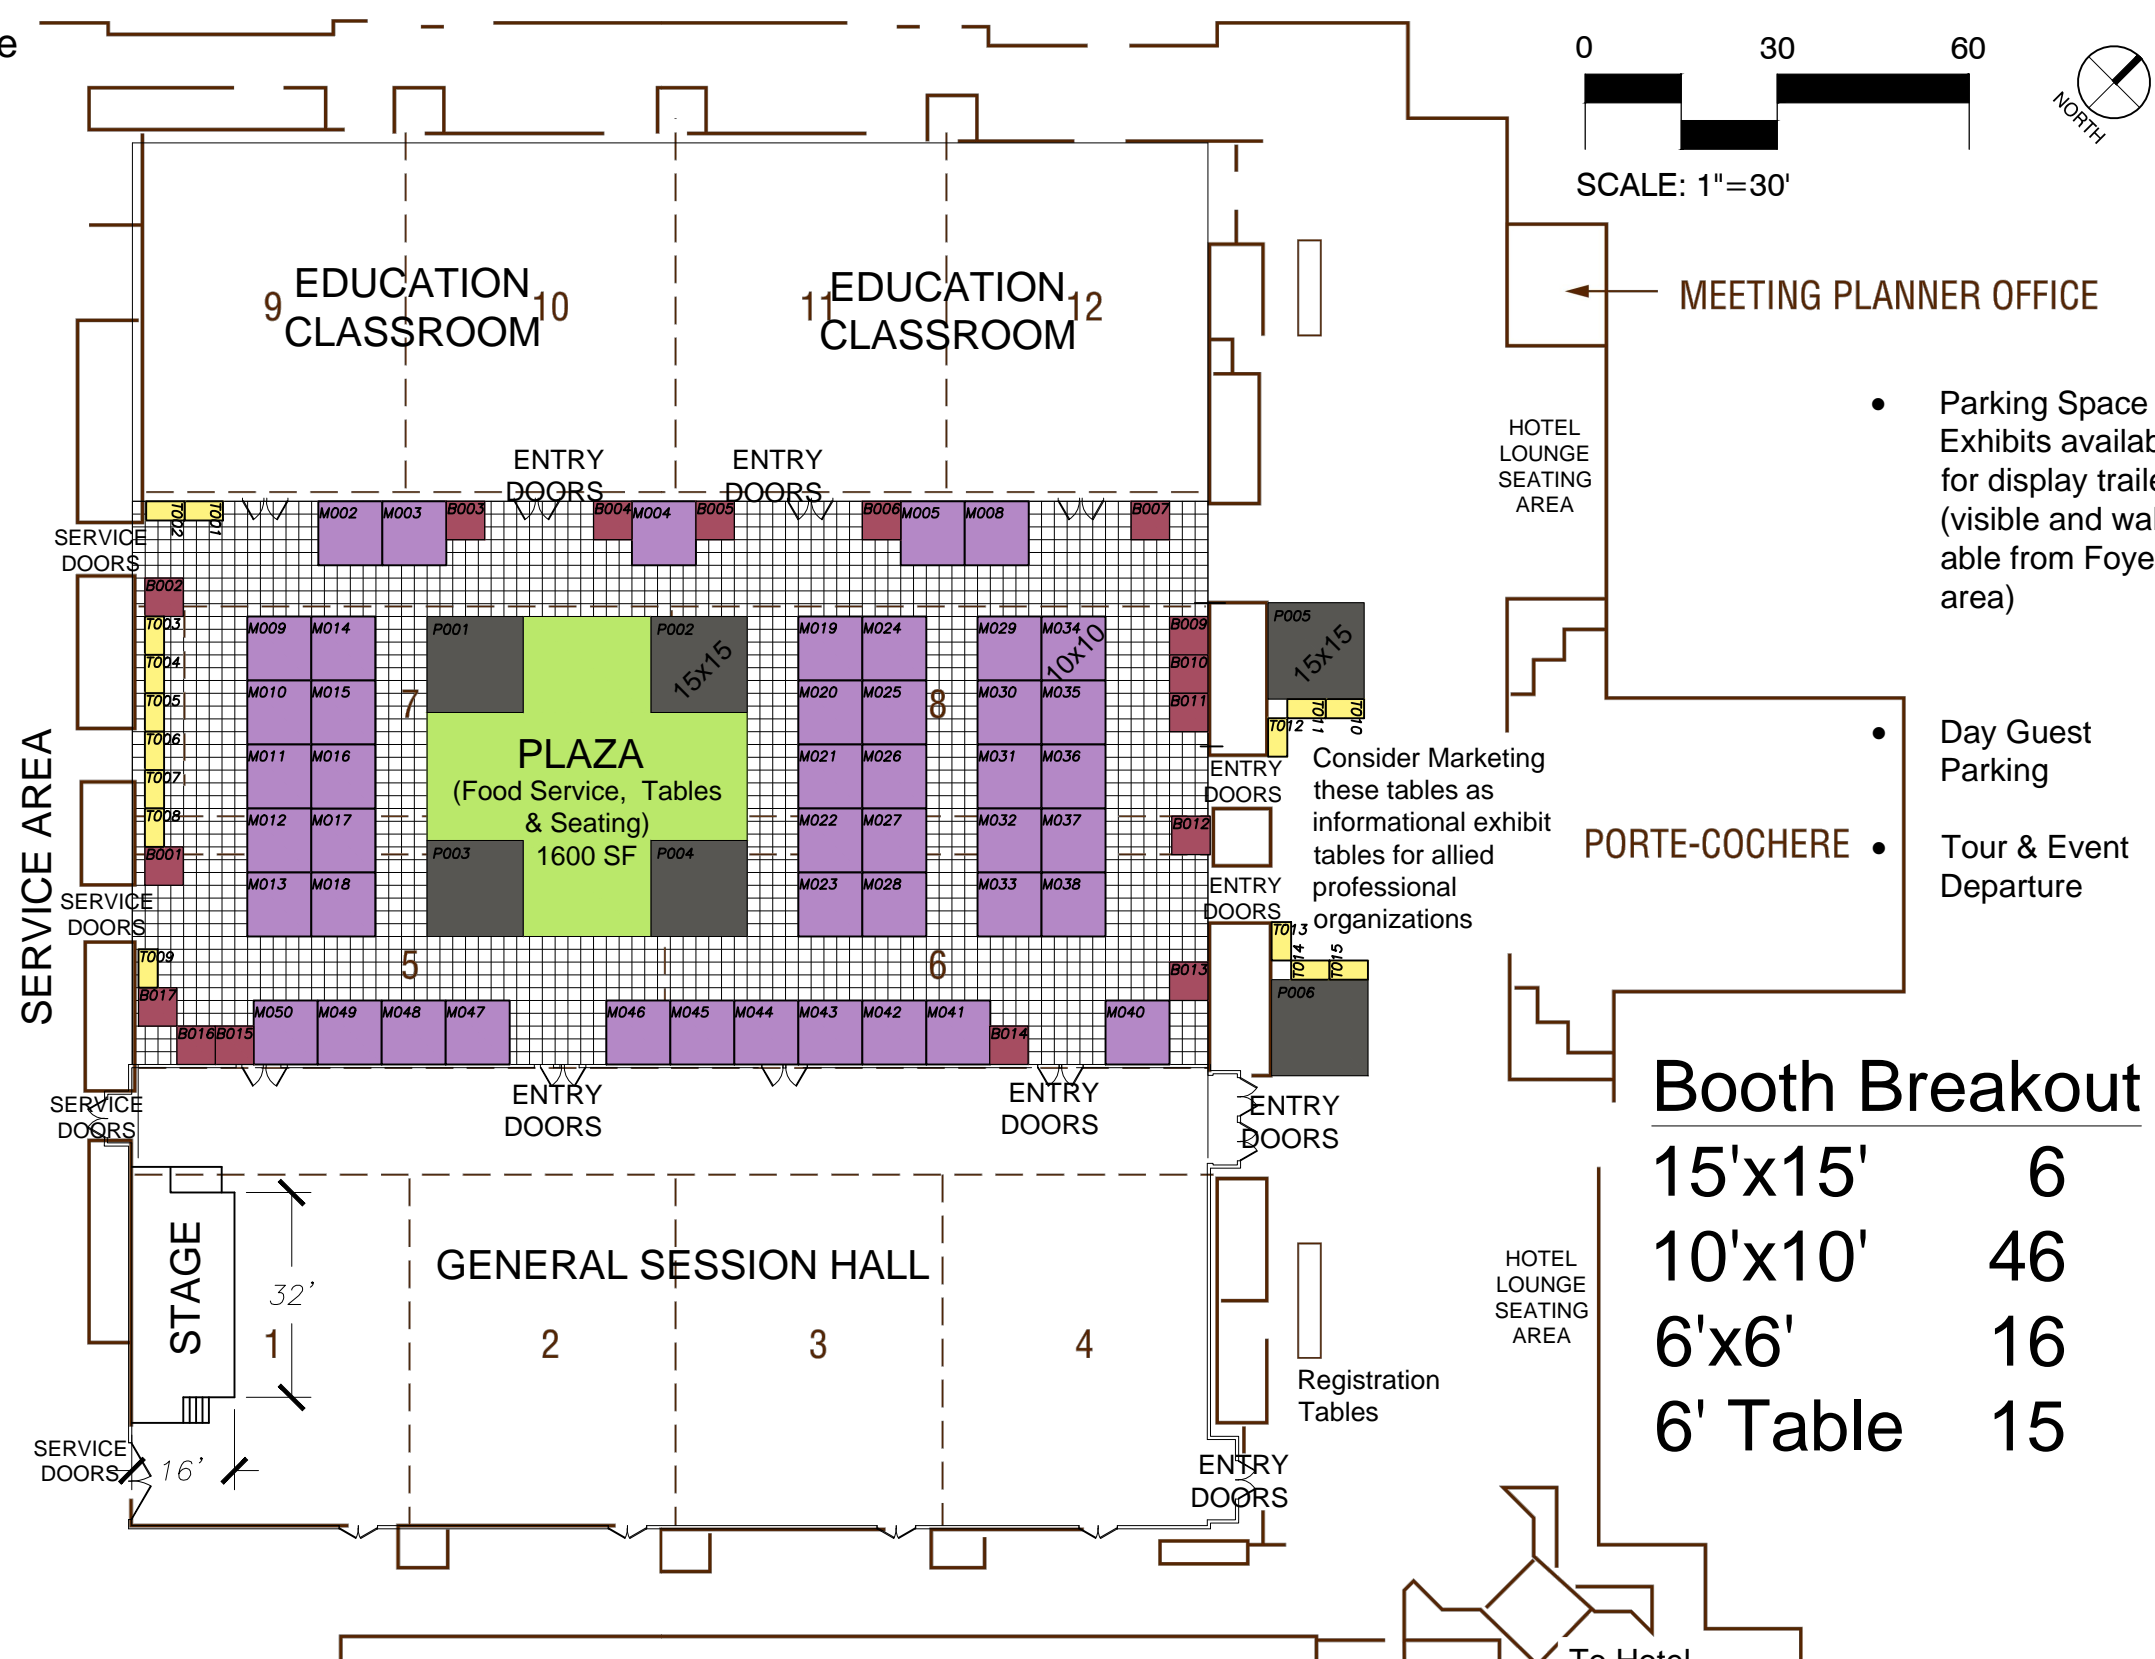

Grid is 2' Square

- Parking Space Exhibits available for display trailers (visible and walkable from Foyer area)
- Day Guest Parking
- Tour & Event Departure

Booth Breakout

15'x15'	6
10'x10'	46
6'x6'	16
6' Table	15

2015 FLASLA Conference - Presale Layout Plan
 RENAISSANCE ORLANDO AT SEAWORLD® 6677 Sea Harbor Drive, Orlando, FL 32821