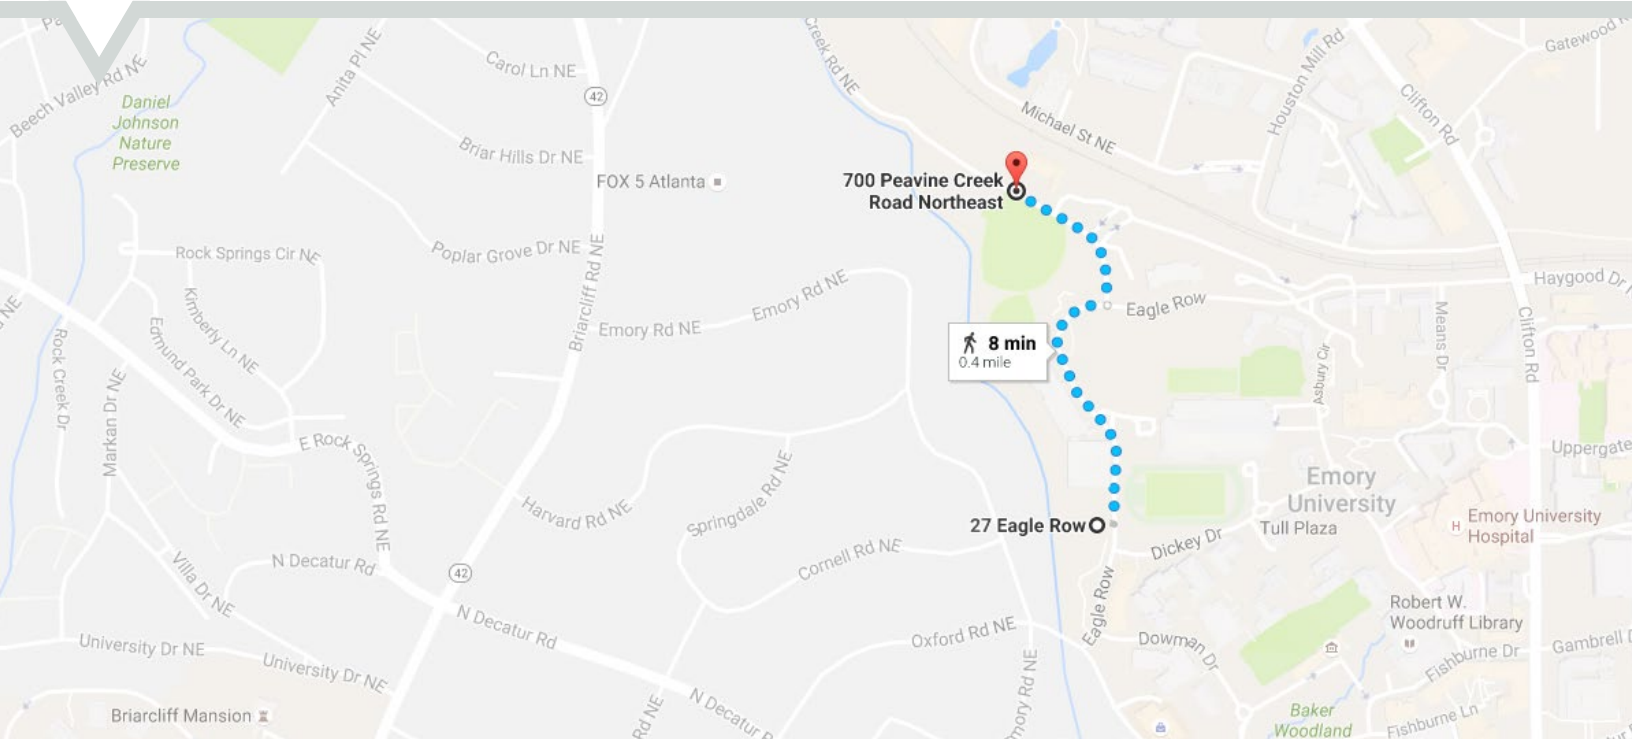

# THE WATERHUB® AT EMORY UNIVERSITY

**FROM THE PARKING LOT:**  
 27 Eagle Row, Atlanta, GA 30306

**TO THE WATERHUB:**  
 700 Peavine Creek Road NE, Atlanta, GA 30322

- ↶
1
Turn left on Eagle Row
0.1 mi
  
  - ↶
2
Turn left onto Peavine Creek Rd NE
289 ft
- DESTINATION WILL BE ON THE RIGHT