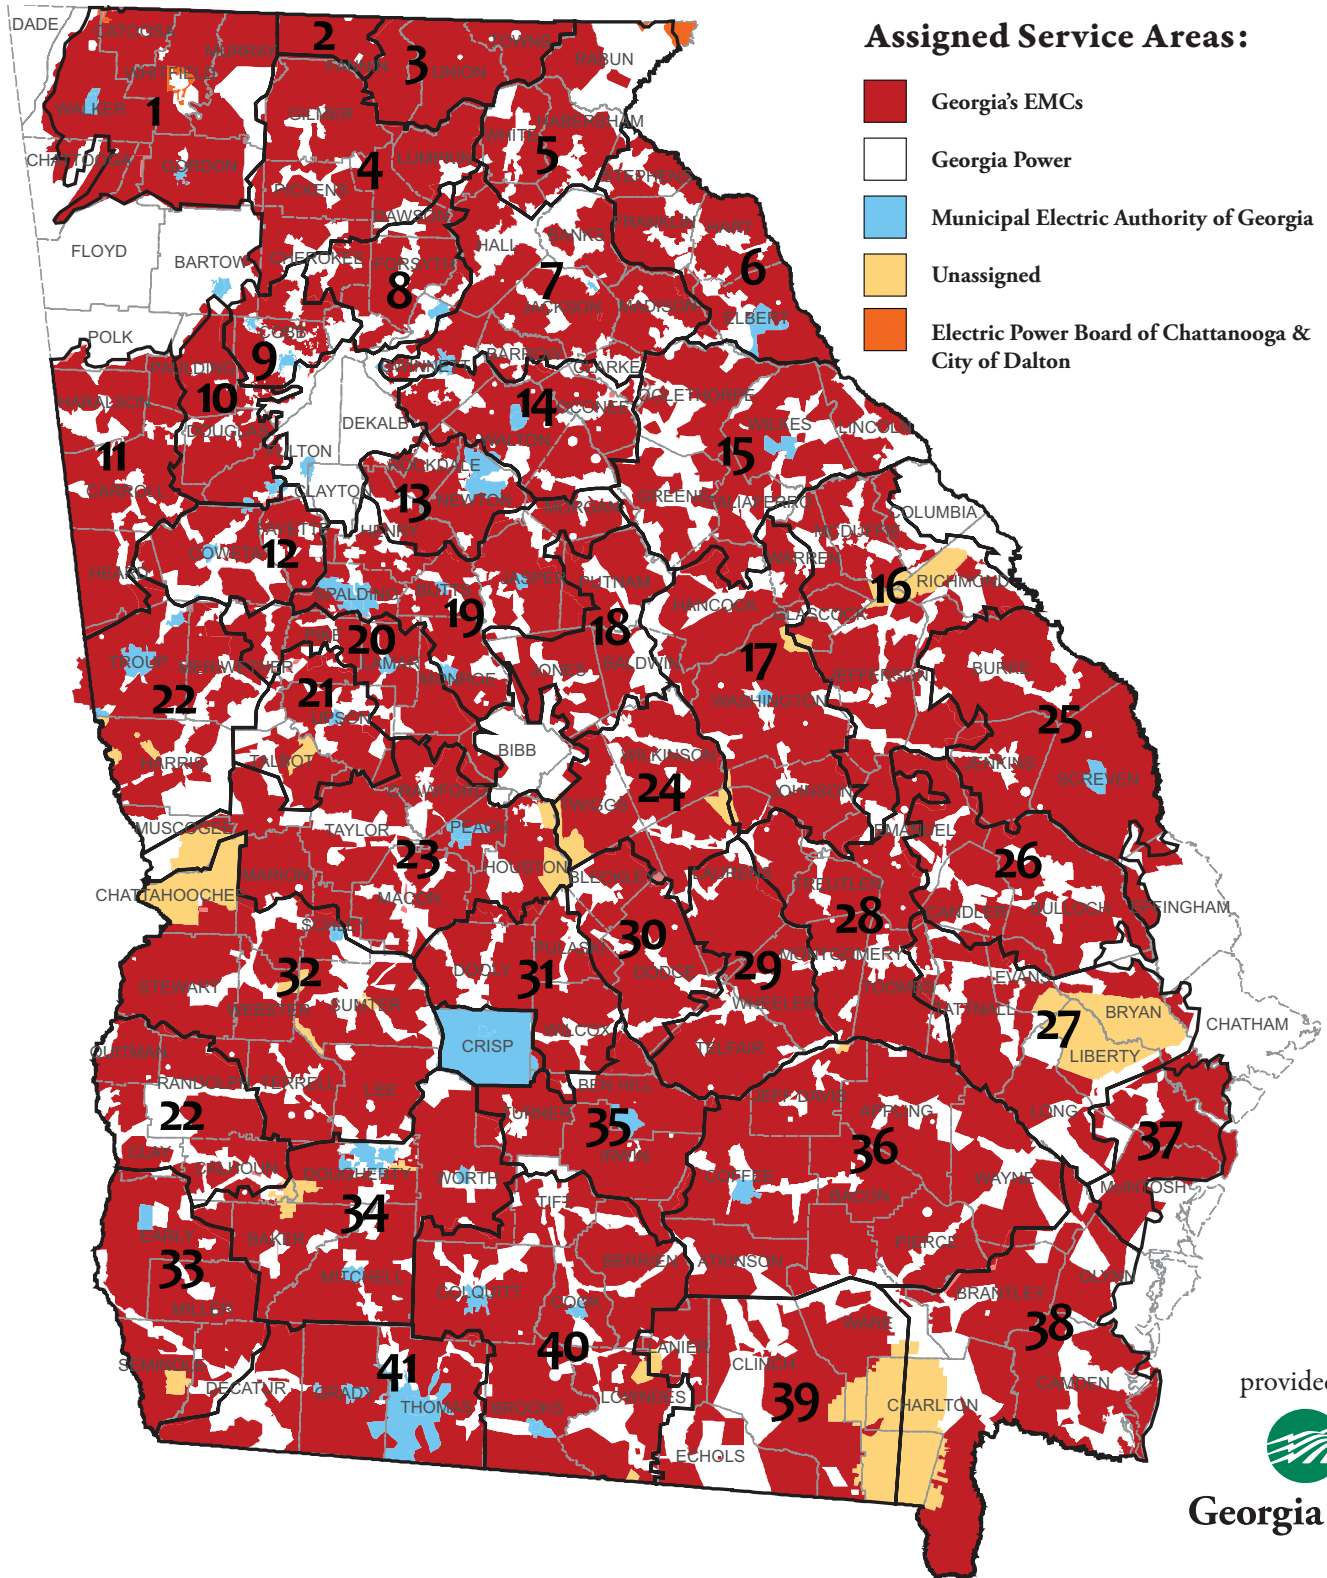

Georgia's Electric Suppliers

ELECTRIC MEMBERSHIP COOPERATIVES

- | | | | | | |
|--------------------|---------------------|---------------------|-------------------|---------------------|----------------|
| 1. North Georgia | 8. Sawnee | 15. Rayle | 22. Diverse Power | 29. Little Ocmulgee | 36. Satilla |
| 2. Tri-State | 9. Cobb | 16. Jefferson | 23. Flint | 30. Ocmulgee | 37. Coastal |
| 3. Blue Ridge Mtn. | 10. GreyStone Power | 17. Washington | 24. Oconee | 31. Middle Georgia | 38. Okefenokee |
| 4. Amicalola | 11. Carroll | 18. Tri-County | 25. Planters | 32. Sumter | 39. Slash Pine |
| 5. Habersham | 12. Coweta-Fayette | 19. Central Georgia | 26. Excelsior | 33. Three Notch | 40. Colquitt |
| 6. Hart | 13. Snapping Shoals | 20. Southern Rivers | 27. Canoochee | 34. Mitchell | 41. Grady |
| 7. Jackson | 14. Walton | 21. Upson | 28. Altamaha | 35. Irwin | |