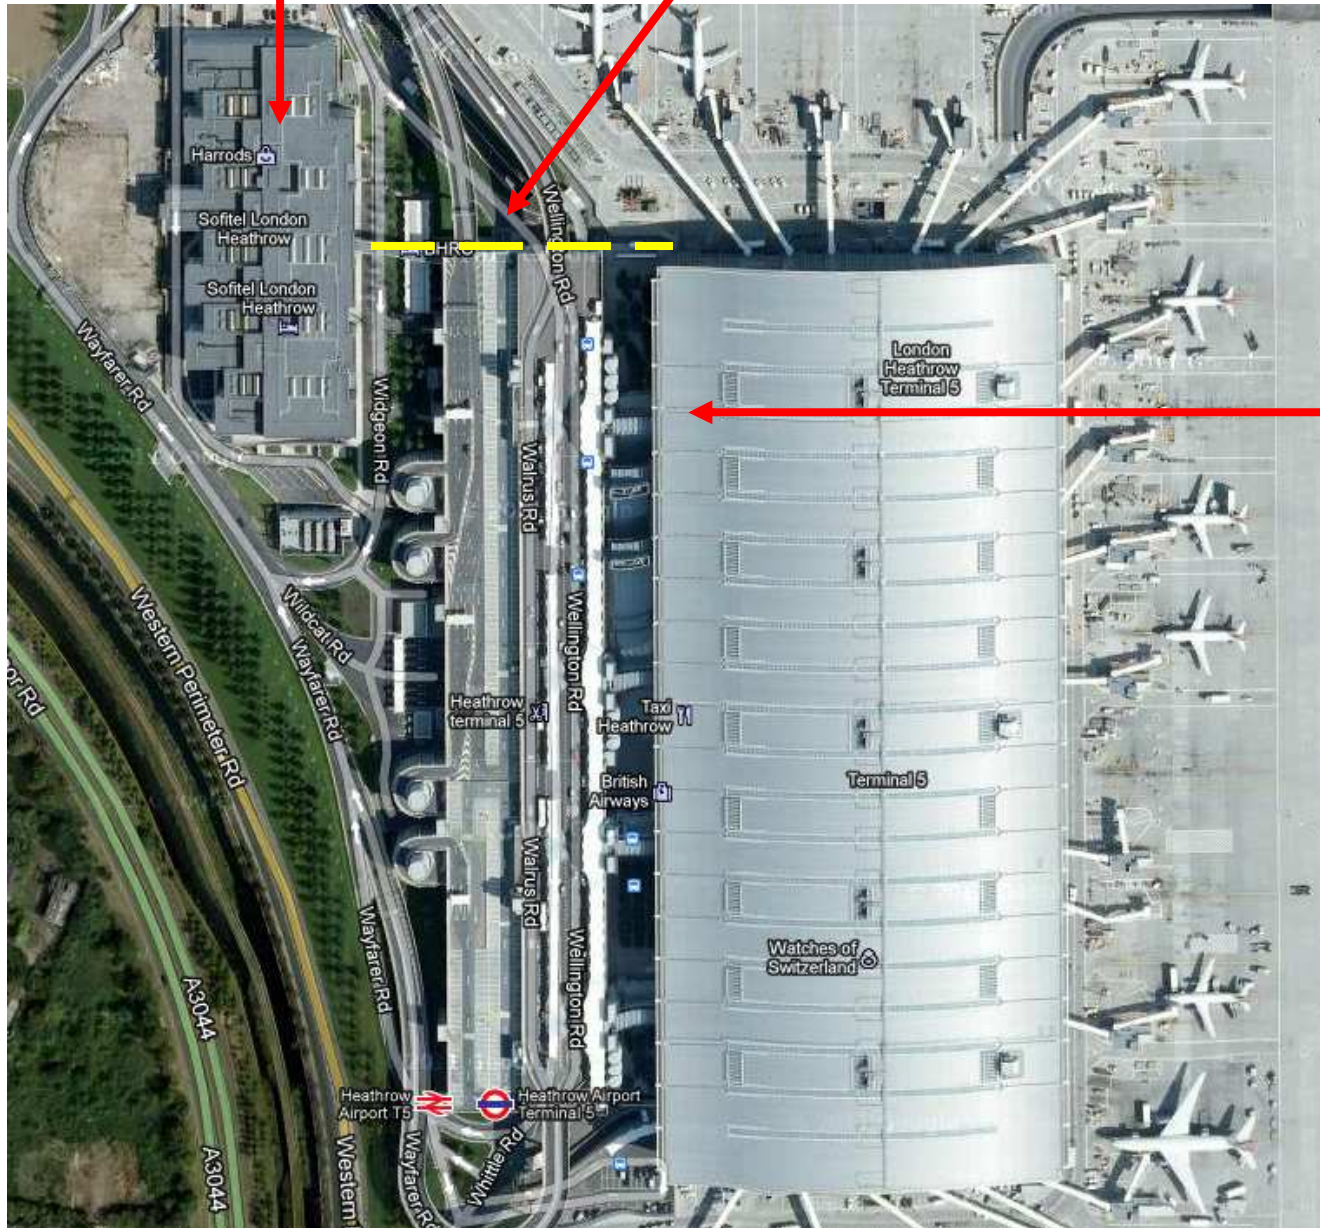

Sofitel Hotel

Walkway

Giraffe Juice