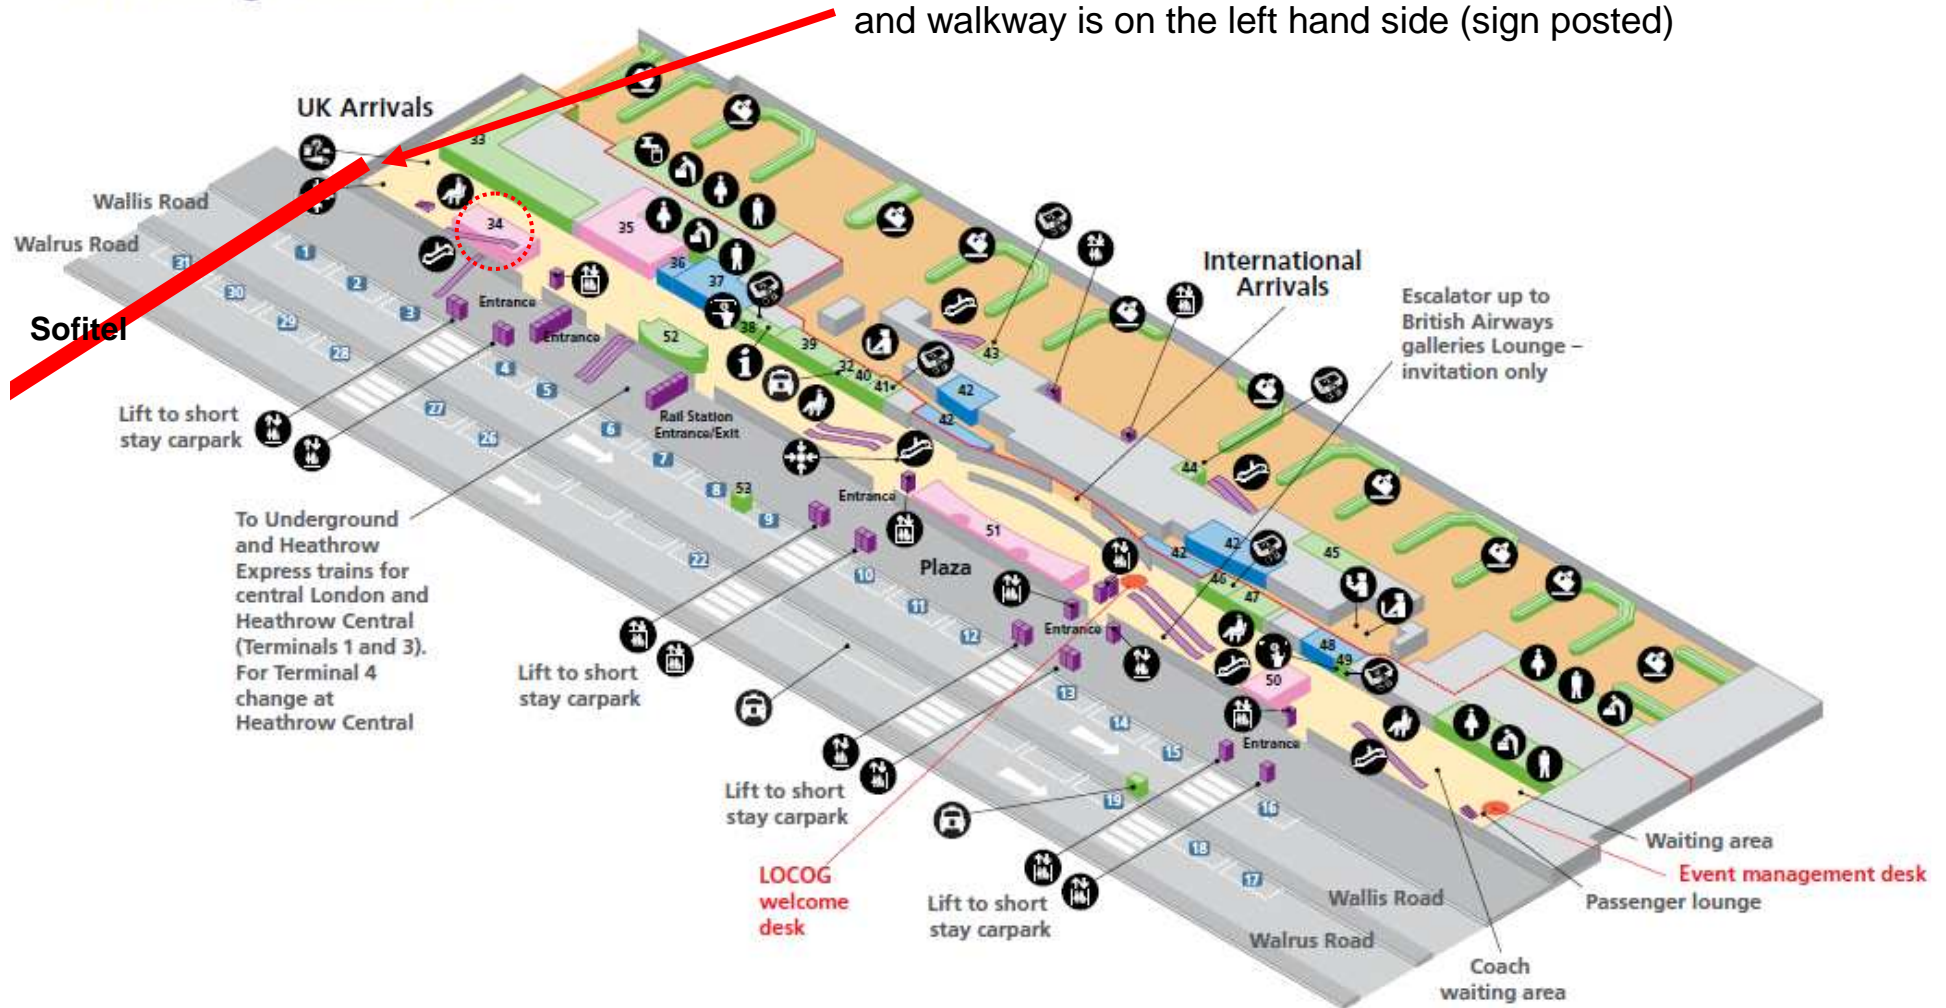

Terminal 5

Arrivals (ground level)

Directions to Sofitel Hotel from Heathrow

Head towards Giraffe Juice (34), walk past the Giraffe and walkway is on the left hand side (sign posted)

Shopping

Leisure Link	36 48	World Duty Free	42
WHSmith	37		

Food and drink

Costa	51	Krispy Kreme	50
Giraffe Juice	34	Marks & Spencer Simply Food	35

Sofitel Hotel

Walkway

Giraffe Juice