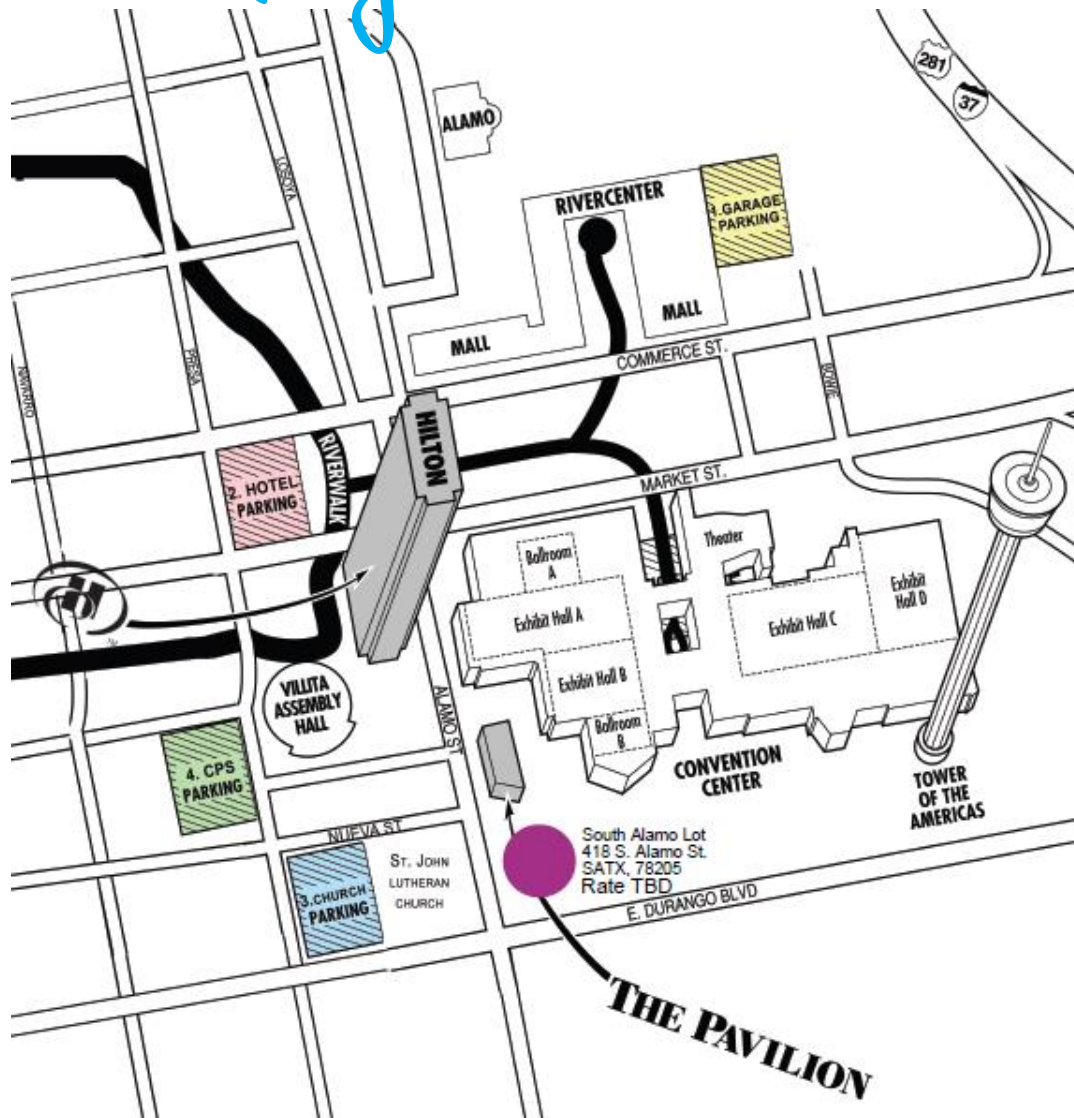

## 1. RIVERCENTER MALL PARKING

- Commerce and Bowie
- 849 E Commerce St, San Antonio, TX 78205

## 2. RIVERBEND GARAGE PARKING

- Commerce and Presa
- 210 N Presa St, San Antonio, TX 78205

## 3. ST. JOHN CHURCH PARKING

- Nueva and Presa
- 502 E Nueva St., San Antonio, TX 78205

## 5. SOUTH ALAMO LOT

- South Alamo and Nueva
- 418 S Alamo St, San Antonio, TX 78205

**THE PAVILION**

South Alamo Lot  
418 S. Alamo St.  
SATX, 78205  
Rate TBD