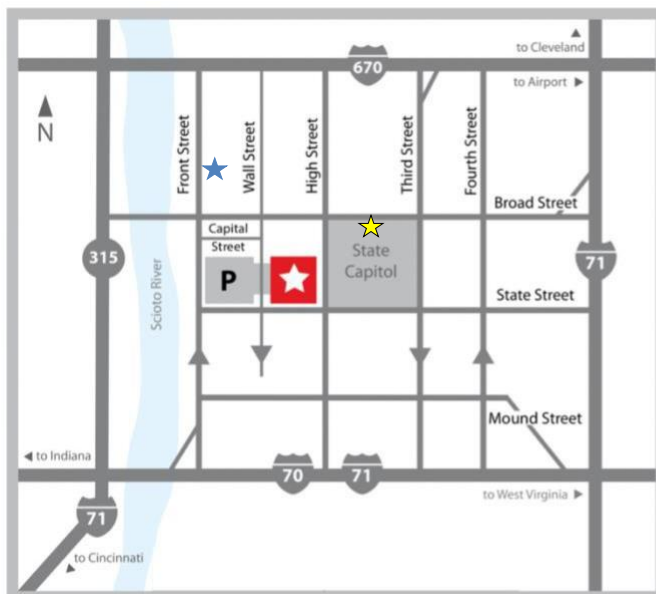

Parking Information

A parking garage is directly attached to the Huntington Center and the Capital Suites Hotel.
The address is:

50 South Front Street
Columbus, OH 43215

Directions from the Parking Garage:

Take elevators that are on your left as you enter the garage

Proceed to floor 5

Exit the elevator and proceed through the revolving door

You are now on floor 2 of the Huntington Center

If this lot is full, you can also find parking beneath the Ohio Statehouse. There is a covered underground walkway that will take you directly to the Huntington Center.

Ohio Statehouse Parking Garage

1 Capitol Square
Columbus, OH 43215

If the Statehouse lot is full, you can find additional parking at the LeVeque Tower Garage. The address is:

40 North Front Street
Columbus, OH 43215

Meeting Directions

Please check in at the lobby front desk. The Horizon Suite is located on the 36th floor of the Huntington Center. In order to navigate to the 36th floor from the lobby, please follow these directions:

- After check-in at the lobby, go the elevator section south of the lobby.
- Push 33+ on the elevator screen in the lobby.
- Exit the elevator onto the 33rd floor and take an immediate left.
- Take the next left down the corridor to reach the North Shuttle Elevators.
- AICUO staff will be waiting at the North Shuttle Elevators to guide you to the 36th floor and the Horizon Suite.

★ Ohio Statehouse Parking Garage
1 Capitol Square
Columbus, OH 43215

★ Huntington Center
41 South High Street,
Columbus, OH 43215

★ LeVeque Tower Parking Garage
40 North Front Street
Columbus, OH 43215

P Parking Garage
Doubletree Hotel

Directions from parking garage

- Take elevators that are on your left as you enter the garage
- Proceed to floor 5
- Exit the elevator and proceed through revolving door
- You are now on floor 2 of the Huntington Center