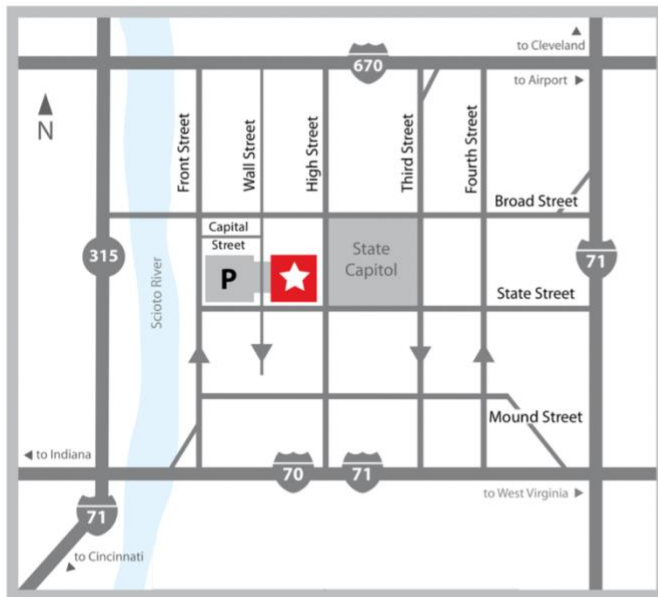

Parking Information

A parking garage is directly attached to the Huntington Center and the Doubletree Hotel. The address is:

50 South Front Street
Columbus, OH 43215

If this lot is full, you can also find parking beneath the Ohio Statehouse. There is a covered underground walkway that will take you directly to the Huntington Center.

Ohio Statehouse Parking Garage
1 Capitol Square
Columbus, OH 43215

Meeting Directions

Please check in at the lobby front desk. The Horizon Suite is located on the 36th floor of the Huntington Center. In order to navigate to the 36th floor from the lobby, please follow these directions:

★ Huntington Center
41 South High Street,
Columbus, OH 43215

P Parking Garage
Doubletree Hotel

Directions from parking garage

- Take elevators that are on your left as you enter the garage
- Proceed to floor 5
- Exit the elevator and proceed through revolving door
- You are now on floor 2 of the Huntington Center