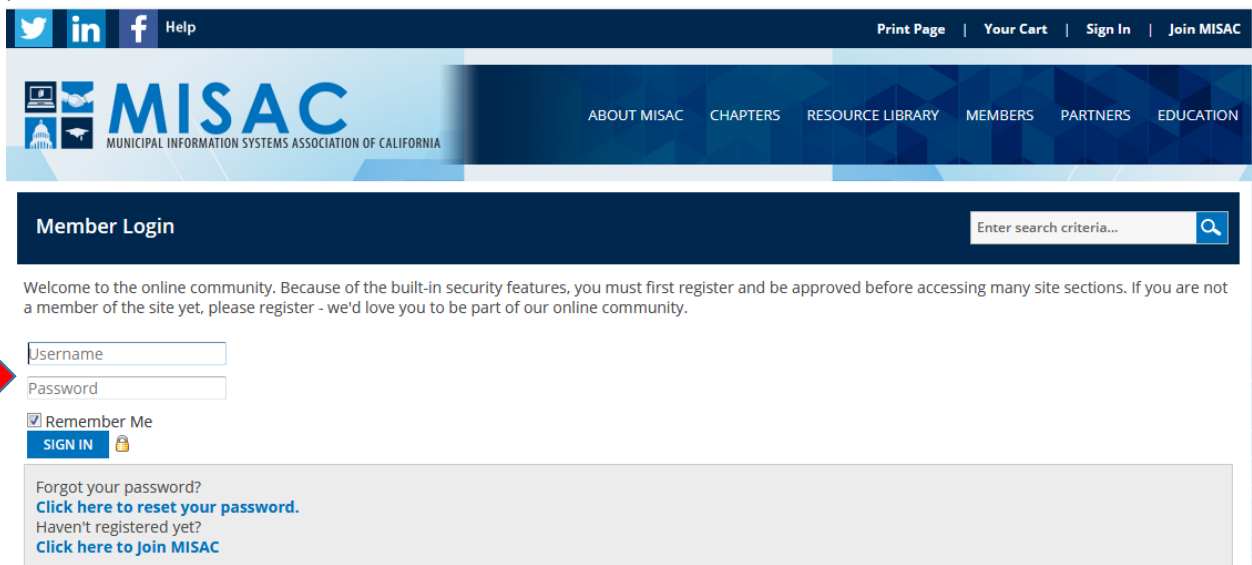

How to Login to Your MISAC Member Account

The login page can be found at <https://www.misac.org/login.aspx> or on the upper right hand side at the top of the MISAC Homepage (“Sign In”).

You will be brought to the following page where you will be requested to enter your username and password.