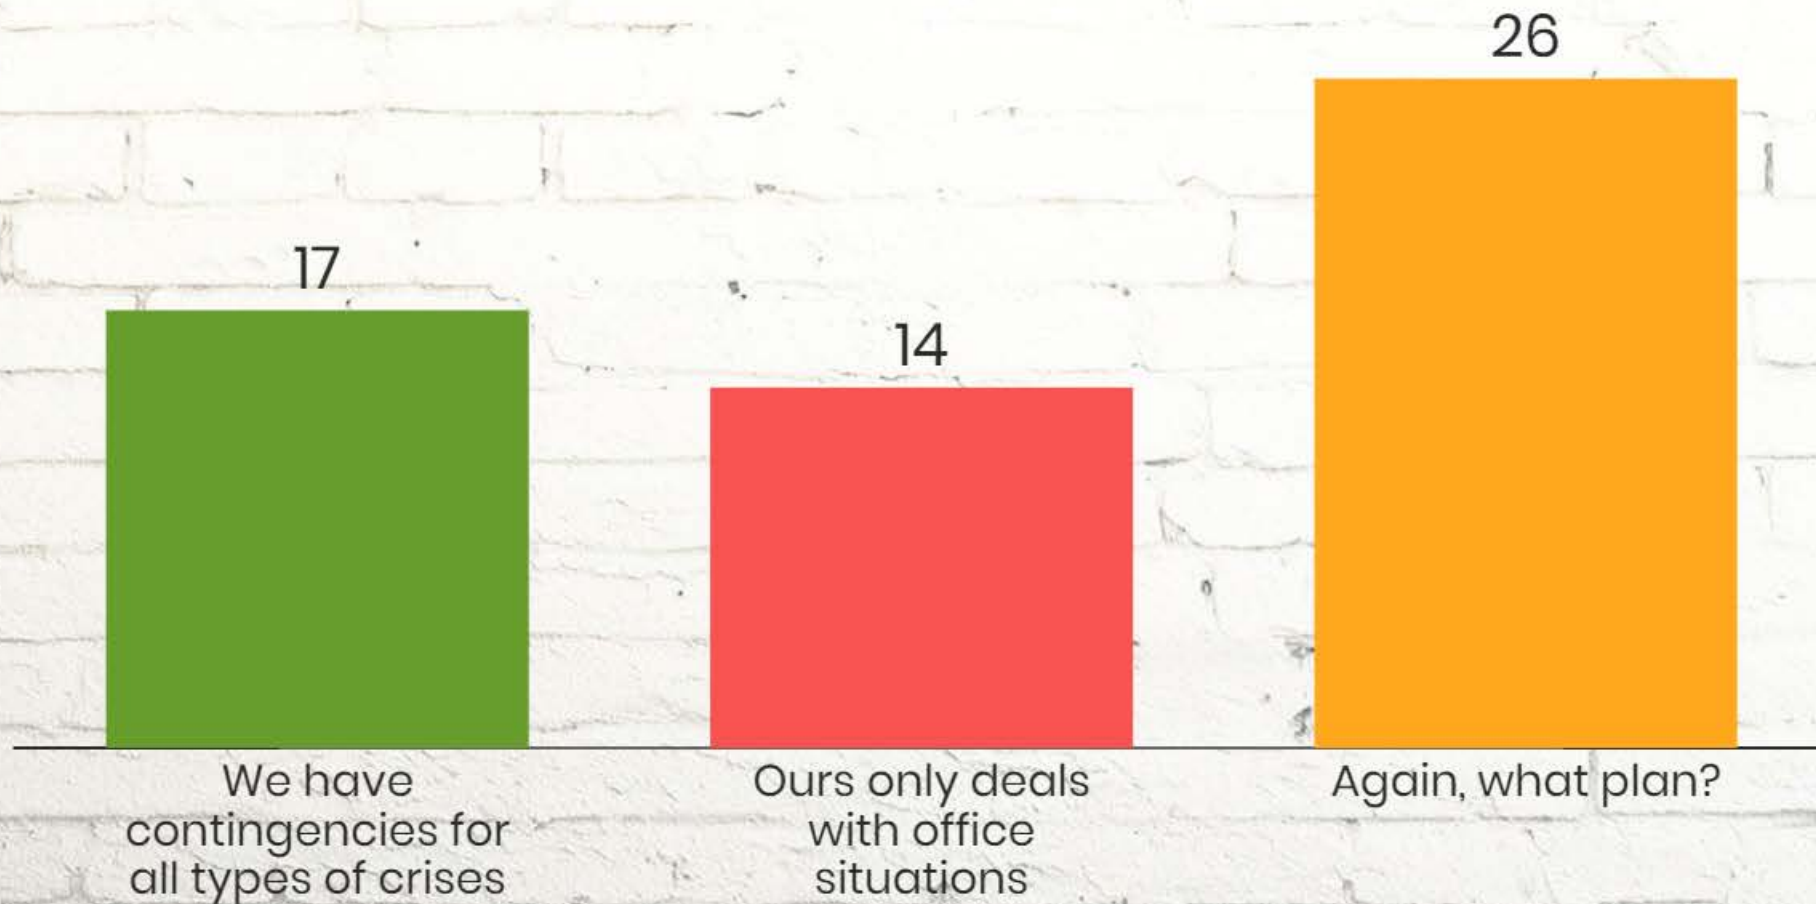

Does Your Bar Have a Crisis Management Plan?

Voting is closed

Open voting

Does your crisis plan deal with a variety of issues?

Voting is closed

Open voting

57

How often is your plan updated?

Voting is closed

Open voting

47

Is your bar ready for any type of crisis to hit?

Voting is closed

Open voting

57

Are you ready to develop a plan to be ready for a potential crisis?

Voting is closed

Open voting

60