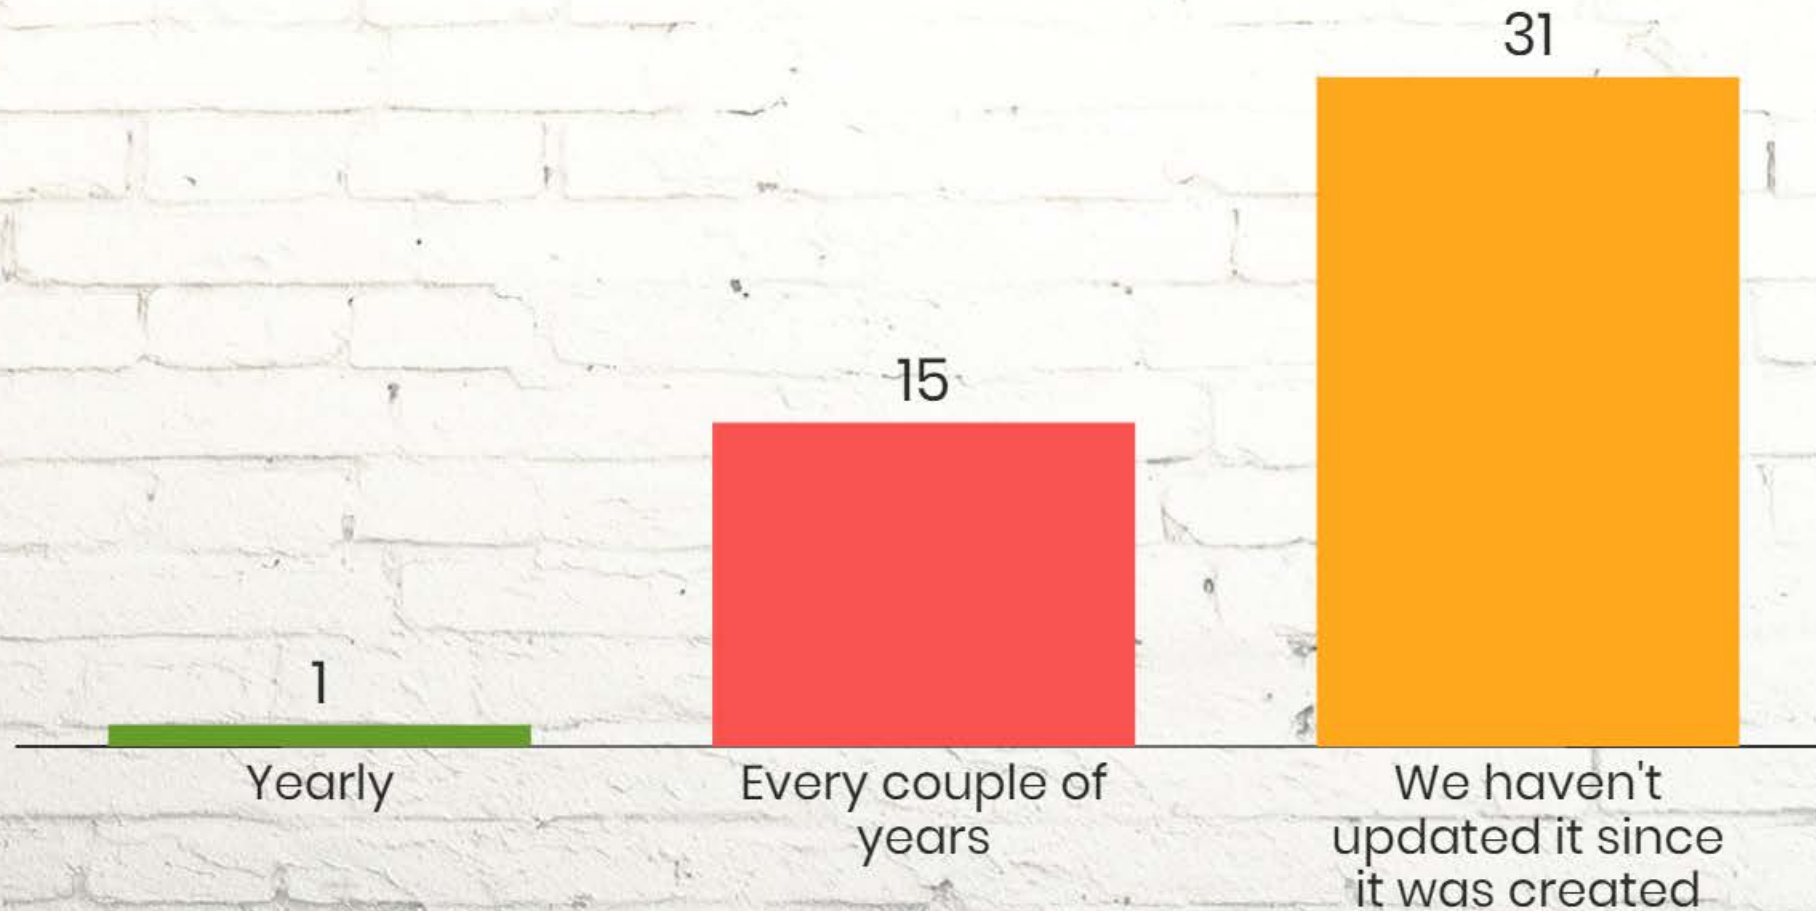

Does Your Bar Have a Crisis Management Plan?

Voting is closed

Open voting

Does your crisis plan deal with a variety of issues?

Voting is closed

Open voting

57

How often is your plan updated?

Voting is closed

Open voting

60