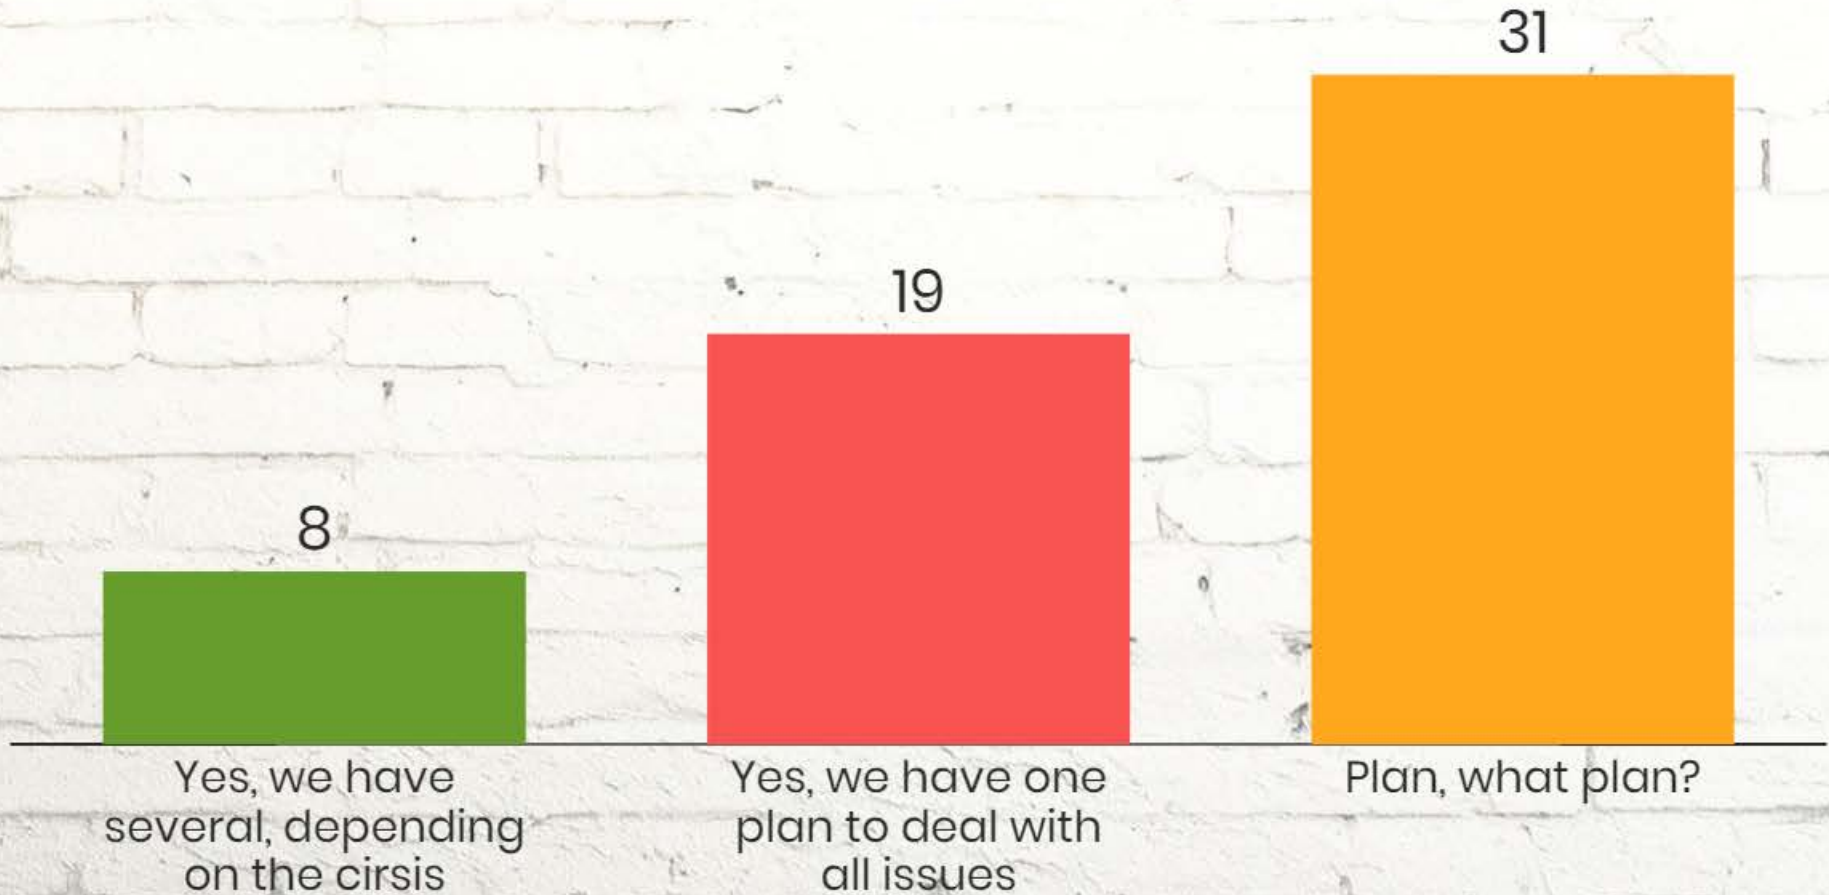

Does Your Bar Have a Crisis Management Plan?

Voting is closed

Open voting

Does your crisis plan deal with a variety of issues?

Voting is closed

Open voting

57

How often is your plan updated?

Voting is closed

Open voting

60