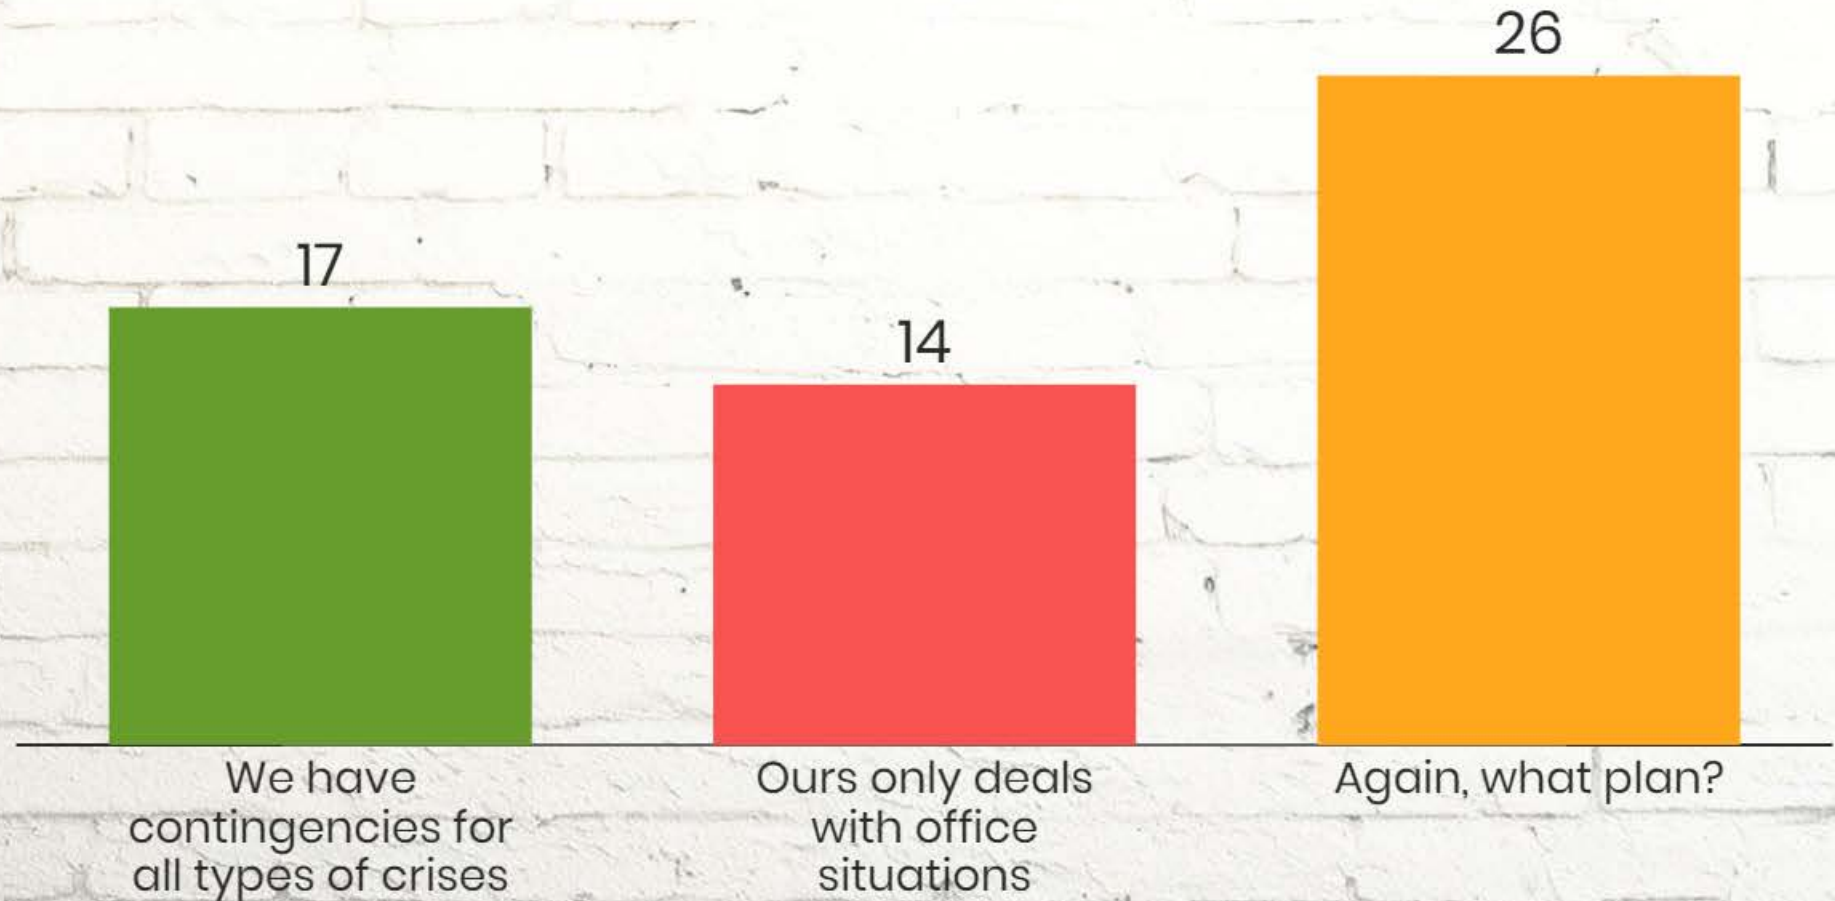

Does Your Bar Have a Crisis Management Plan?

Voting is closed

Open voting

Does your crisis plan deal with a variety of issues?

Voting is closed

Open voting

57

How often is your plan updated?

Voting is closed

Open voting

47

Is your bar ready for any type of crisis to hit?

Voting is closed

Open voting

57

Are you ready to develop a plan to be ready for a potential crisis?

Voting is closed

Open voting

60