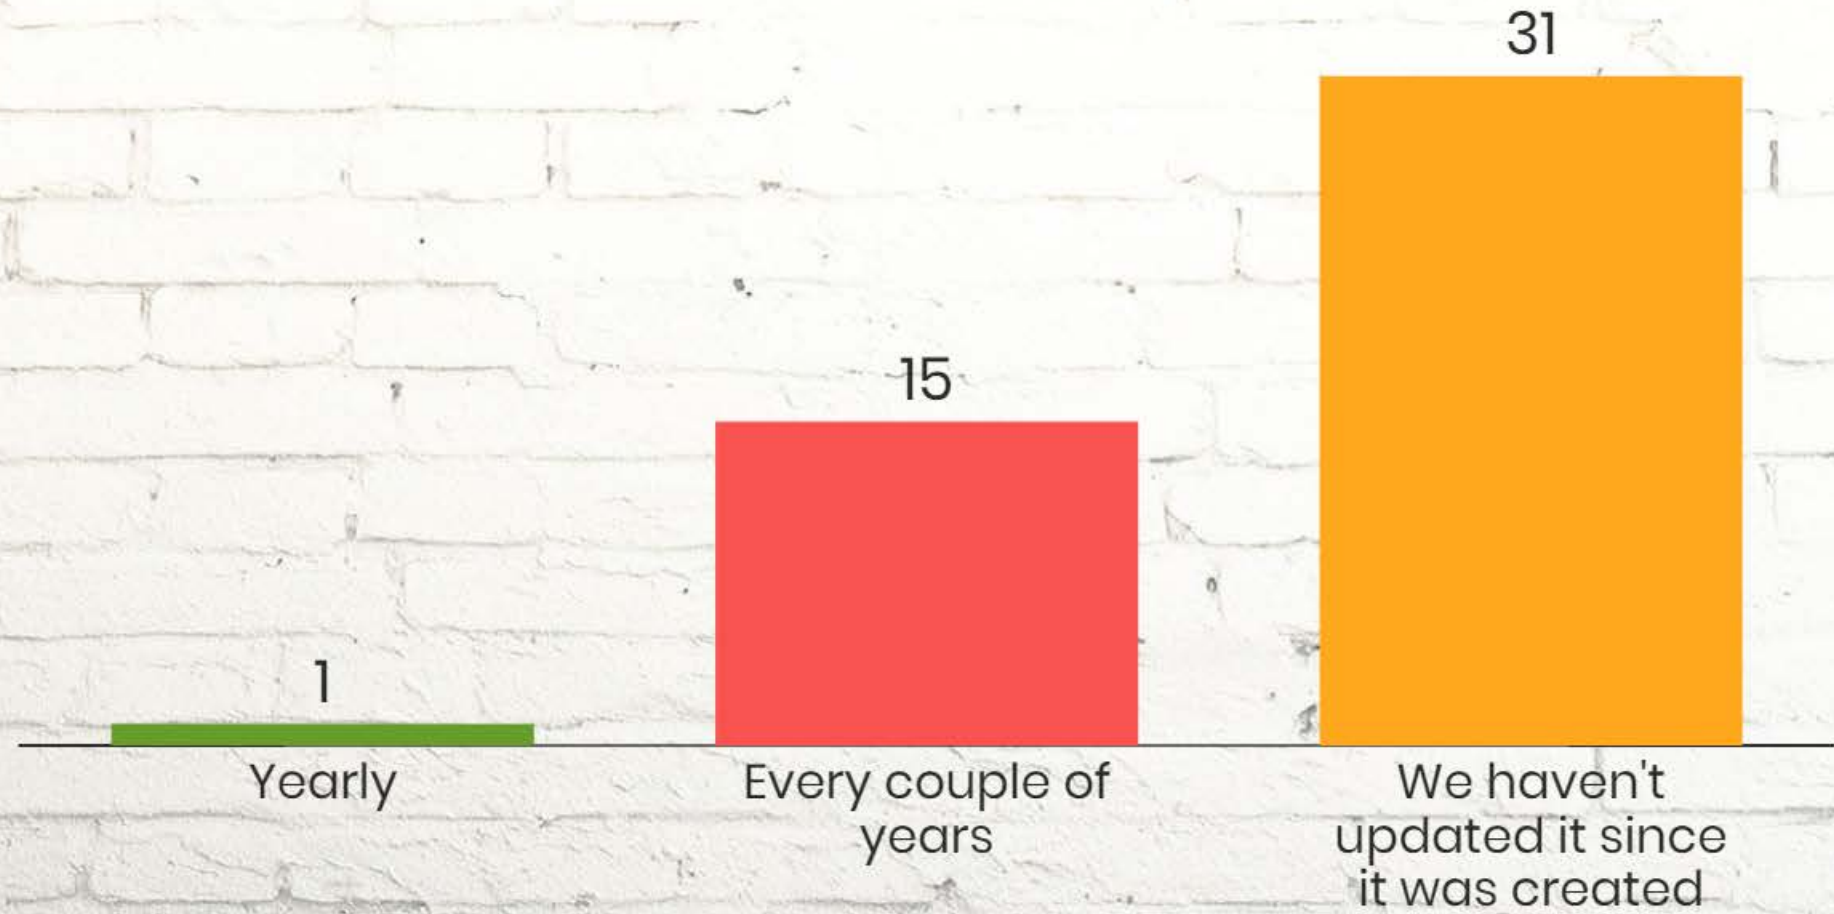

Does Your Bar Have a Crisis Management Plan?

Voting is closed

Open voting

Does your crisis plan deal with a variety of issues?

Voting is closed

Open voting

57

How often is your plan updated?

Voting is closed

Open voting

60