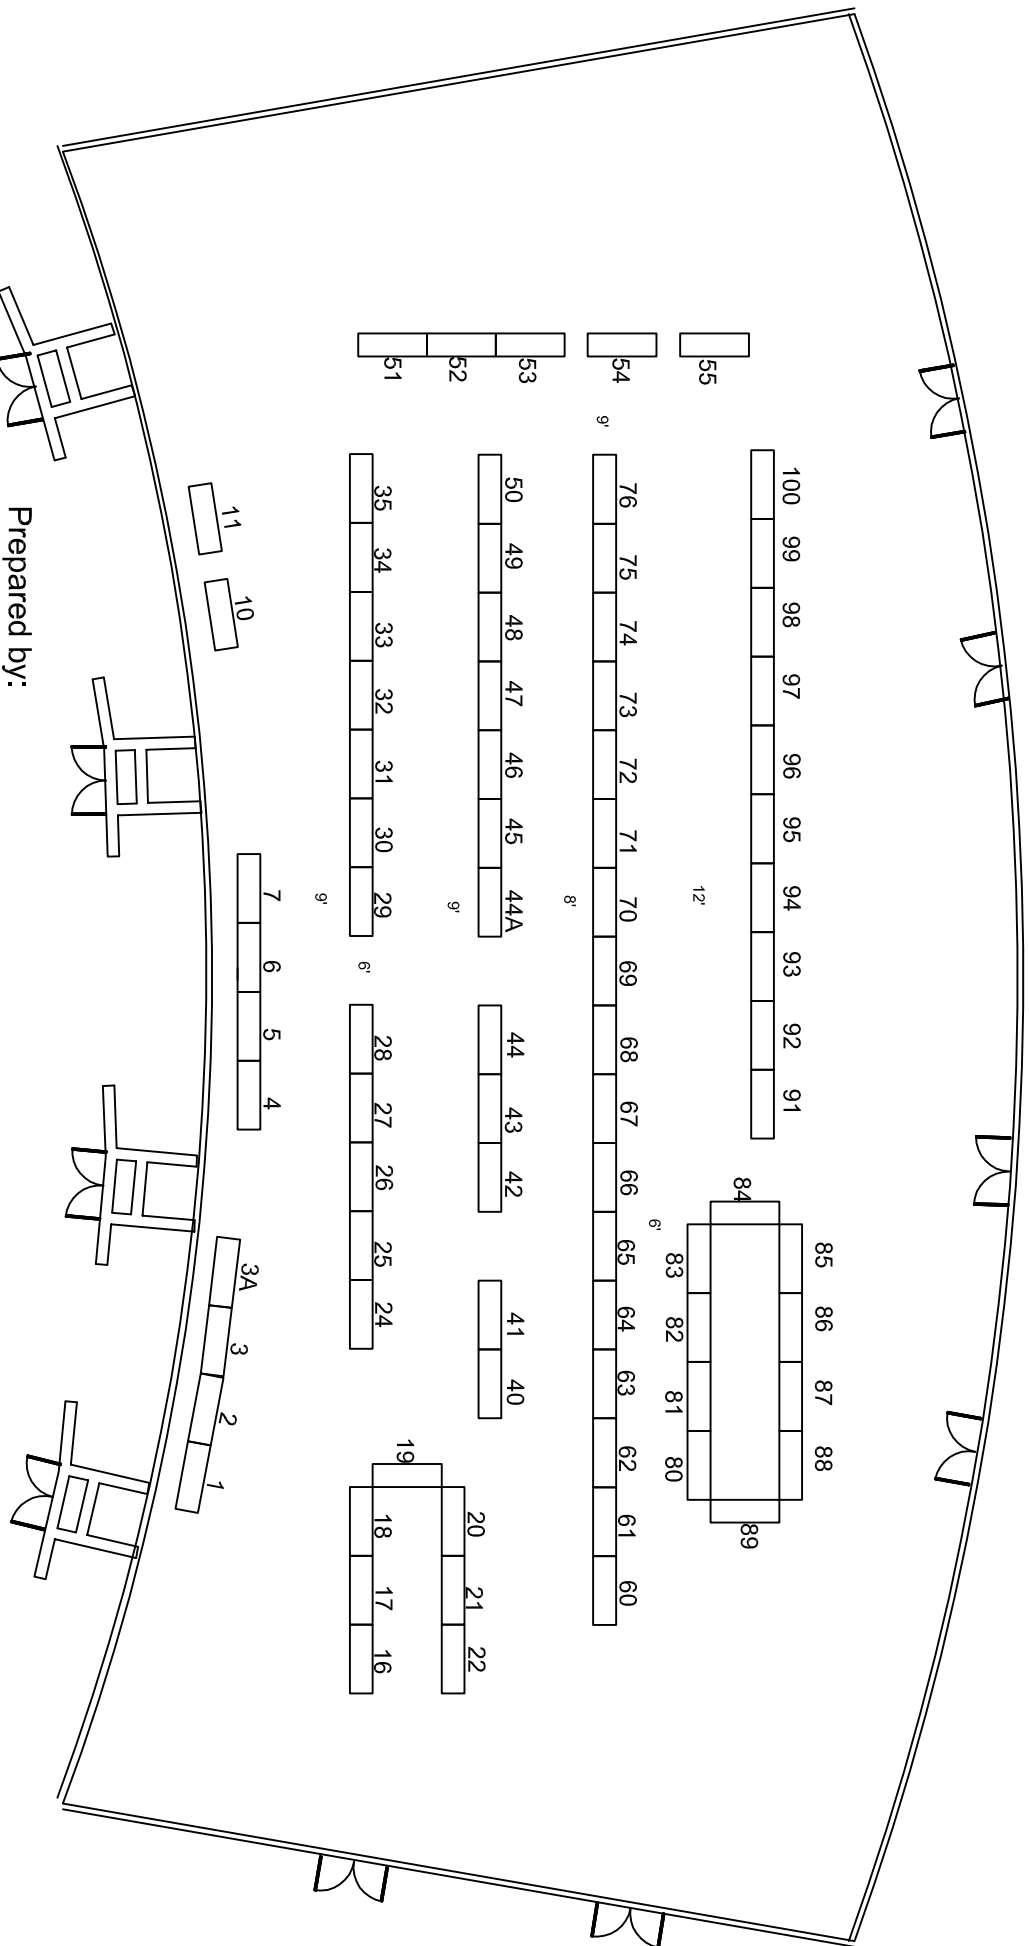

NAIBA October 7, 2017 Grand Ballroom Crown Plaza - Cherry Hill, NJ

Prepared by:
 General Exposition Services, Inc.
 info@generalexposition.com
 610-495-8866 FAX 610-495-8870
 9.7.17 L. Cremi 83 - 6' Tables