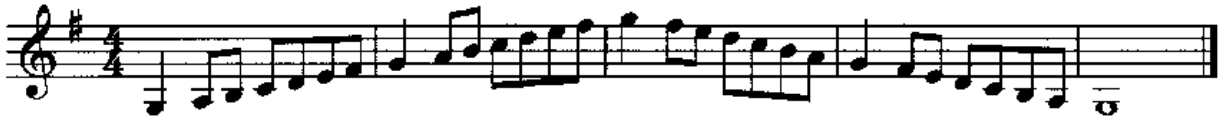

Mallets - Jazz Scales for NMEA All-State Auditions

MM = 90 per quarter note – Swing Style

F Major Scale

Bb Major Scale

Eb Major Scale

Ab Major Scale

Db Major Scale

Gb Major Scale

C Major Scale

G Major Scale

D Major Scale

Chromatic Scale

Play at fastest comfortable speed – Swing Style