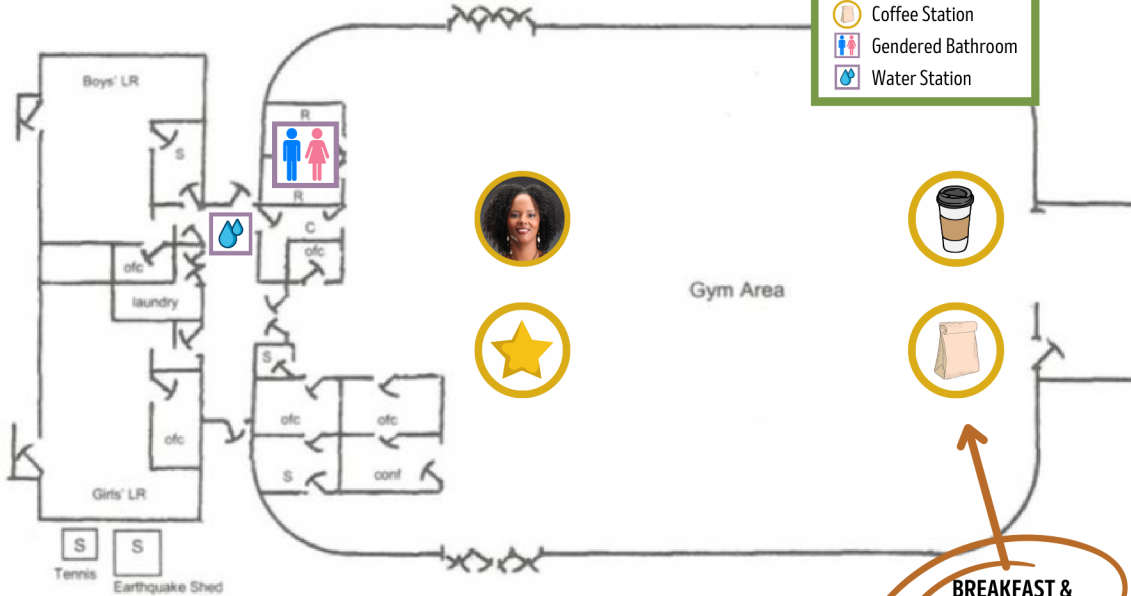

Check your name tag for your meal pickup location.

**CHARLES WRIGHT
ACADEMY**

TARRIER DOME

KEY

-  Keynote
-  Featured Speakers
-  Breakfast & Lunch
-  Coffee Station
-  Gendered Bathroom
-  Water Station

BREAKFAST & LUNCH LOCATION

KEY

 Featured Speakers

 Gendered Bathroom

 Water Station

 Deano's Diner

WIGHT GYM

MIDDLE SCHOOL - FLOOR 1

KEY

- Registration
- Lunch Location
- Breakout Session
- Coffee Station
- The Village Perk (\$)
- Water Station
- Gendered Bathroom

- Registration
- Help Desk
- STARS / Clock Hours

MIDDLE SCHOOL - FLOOR 2

KEY

LOWER SCHOOL - FLOOR 2

LAPAC - FLOOR 1

KEY

Breakout Session

Water Station

Gendered Bathroom

LAPAC - FLOOR 2

KEY