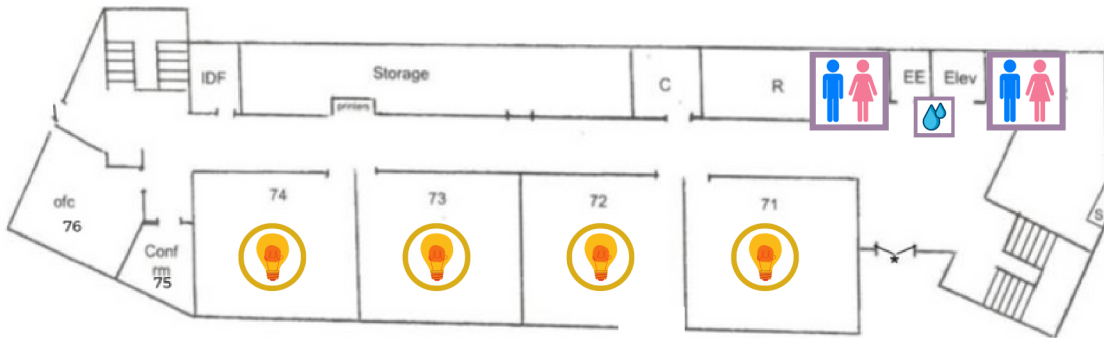

- Registration
- Lunch Location
- Breakout Session
- Coffee Station
- The Village Perk (\$)
- Water Station
- Gendered Bathroom

- Registration
- Help Desk
- STARS / Clock Hours

MIDDLE SCHOOL - FLOOR 2

KEY

-  Breakout Session
-  Speaker Green Room
-  Mother's Room
-  Water Station
-  Gendered Bathroom
-  Non-Gendered Bathroom

LOWER SCHOOL - FLOOR 1

KEY

-  Breakout Session
-  Water Station
-  Gendered Bathroom
-  Non-Gendered Bathroom

LOWER SCHOOL - FLOOR 2

LAPAC - FLOOR 1

KEY

Breakout Session

Water Station

Gendered Bathroom

LAPAC - FLOOR 2

KEY

-  Featured Speaker
-  Breakout Session
-  Mother's Room
-  Water Station
-  Gendered Bathroom
-  Non-Gendered Bathroom

KEY

-  Heads of School Lunch
-  Non-Gendered Bathroom

UPPER SCHOOL