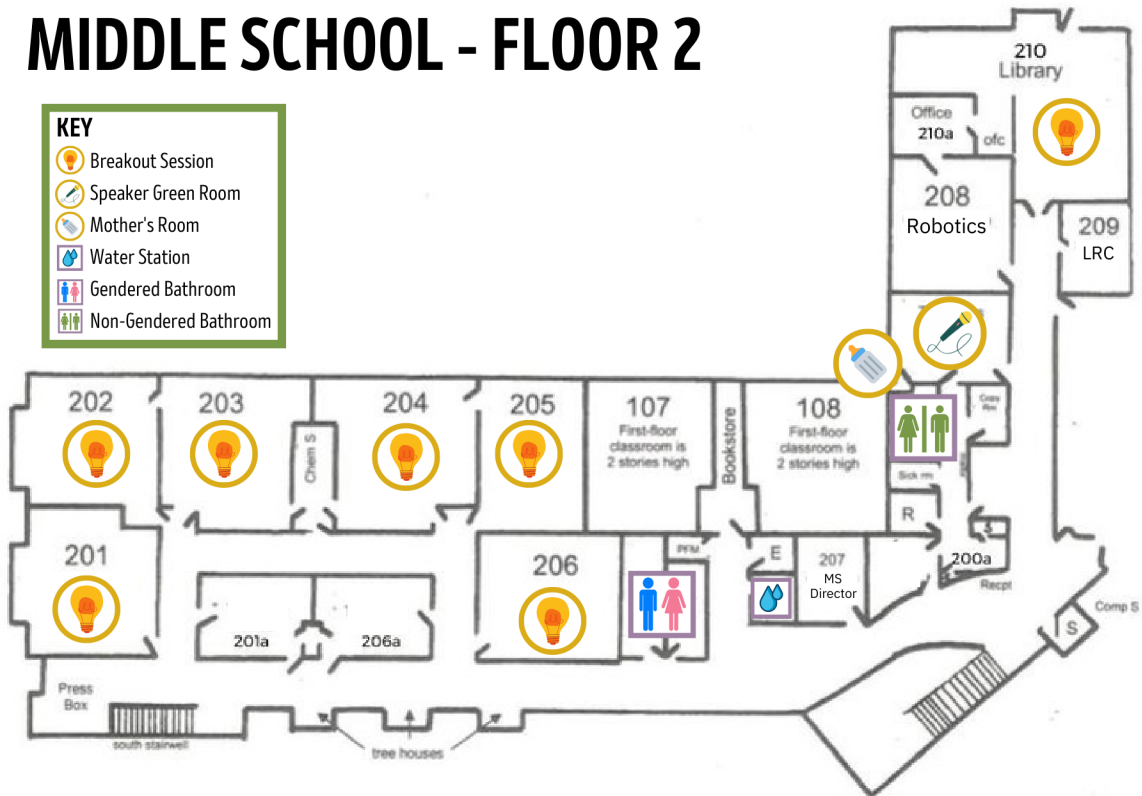

Check your name tag for your meal pickup location.

**CHARLES WRIGHT
ACADEMY**

TARRIER DOME

KEY

-  Keynote
-  Featured Speakers
-  Breakfast & Lunch
-  Coffee Station
-  Gendered Bathroom
-  Water Station

BREAKFAST & LUNCH LOCATION

KEY

 Featured Speakers

 Gendered Bathroom

 Water Station

 Deano's Diner

WIGHT GYM

MIDDLE SCHOOL - FLOOR 1

KEY

- Registration
- Lunch Location
- Breakout Session
- Coffee Station
- The Village Perk (\$)
- Water Station
- Gendered Bathroom

- Registration
- Help Desk
- STARS / Clock Hours

MIDDLE SCHOOL - FLOOR 2

KEY

-  Breakout Session
-  Speaker Green Room
-  Mother's Room
-  Water Station
-  Gendered Bathroom
-  Non-Gendered Bathroom

LOWER SCHOOL - FLOOR 1

KEY

-  Breakout Session
-  Water Station
-  Gendered Bathroom
-  Non-Gendered Bathroom