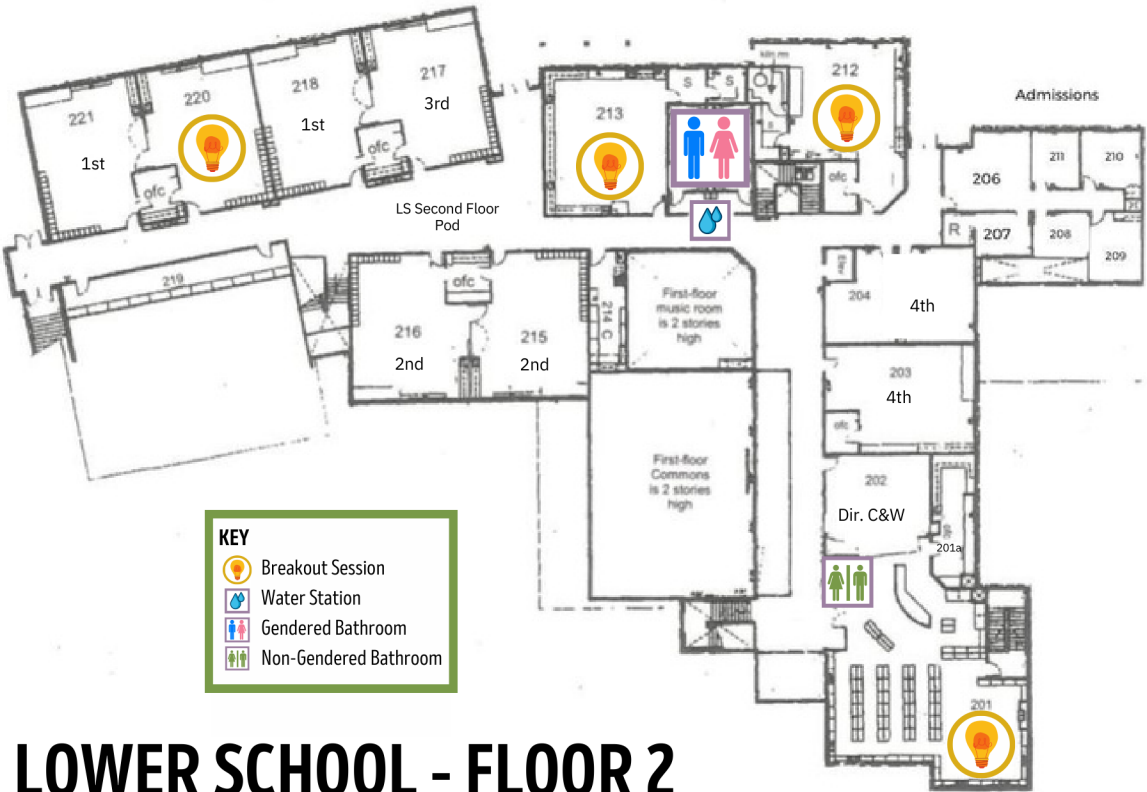

KEY

 Featured Speakers

 Gendered Bathroom

 Water Station

 Deano's Diner

WIGHT GYM

MIDDLE SCHOOL - FLOOR 1

KEY

- Registration
- Lunch Location
- Breakout Session
- Coffee Station
- The Village Perk (\$)
- Water Station
- Gendered Bathroom

- Registration
- Help Desk
- STARS / Clock Hours

MIDDLE SCHOOL - FLOOR 2

KEY

-  Breakout Session
-  Speaker Green Room
-  Mother's Room
-  Water Station
-  Gendered Bathroom
-  Non-Gendered Bathroom

LOWER SCHOOL - FLOOR 1

KEY

-  Breakout Session
-  Water Station
-  Gendered Bathroom
-  Non-Gendered Bathroom

LOWER SCHOOL - FLOOR 2

LAPAC - FLOOR 1

KEY

Breakout Session

Water Station

Gendered Bathroom

LAPAC - FLOOR 2

KEY