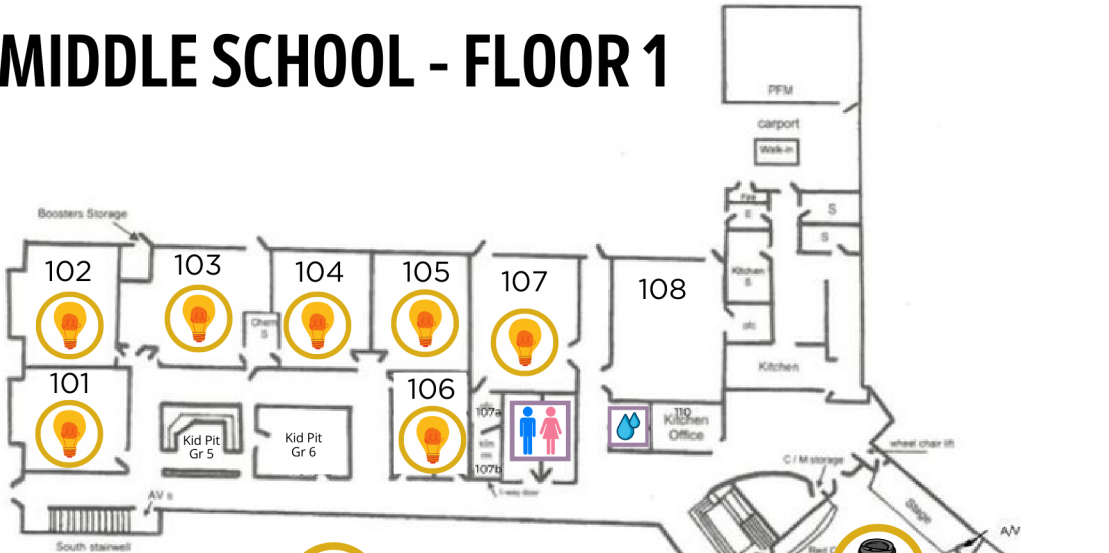

Check your name tag for your meal pickup location.

**CHARLES WRIGHT
ACADEMY**

TARRIER DOME

KEY

-  Keynote
-  Featured Speakers
-  Breakfast & Lunch
-  Coffee Station
-  Gendered Bathroom
-  Water Station

BREAKFAST & LUNCH LOCATION

KEY

 Featured Speakers

 Gendered Bathroom

 Water Station

 Deano's Diner

WIGHT GYM

MIDDLE SCHOOL - FLOOR 1

KEY

- Registration
- Lunch Location
- Breakout Session
- Coffee Station
- The Village Perk (\$)
- Water Station
- Gendered Bathroom

- Registration
- Help Desk
- STARS / Clock Hours

MIDDLE SCHOOL - FLOOR 2

KEY

-  Breakout Session
-  Speaker Green Room
-  Mother's Room
-  Water Station
-  Gendered Bathroom
-  Non-Gendered Bathroom

LOWER SCHOOL - FLOOR 1

KEY

-  Breakout Session
-  Water Station
-  Gendered Bathroom
-  Non-Gendered Bathroom