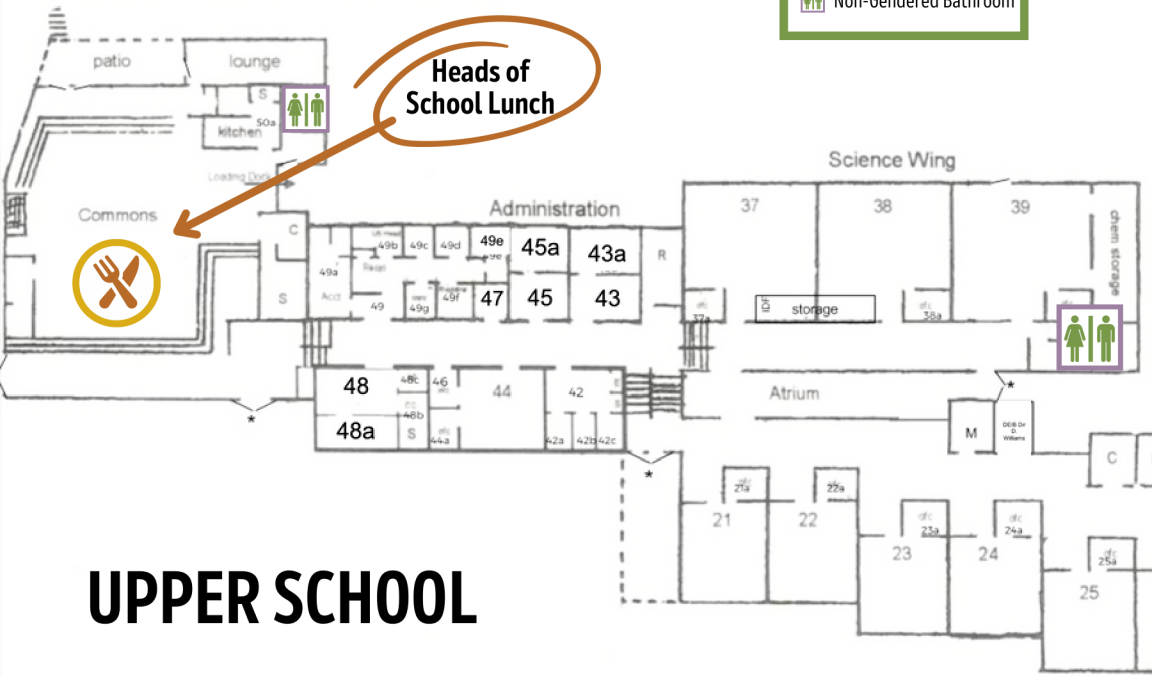

Check your name tag for your meal pickup location.

**CHARLES WRIGHT
ACADEMY**

TARRIER DOME

KEY

-  Keynote
-  Featured Speakers
-  Breakfast & Lunch
-  Coffee Station
-  Gendered Bathroom
-  Water Station

BREAKFAST & LUNCH LOCATION

- Registration
- Lunch Location
- Breakout Session
- Coffee Station
- The Village Perk (\$)
- Water Station
- Gendered Bathroom

- Registration
- Help Desk
- STARS / Clock Hours

MIDDLE SCHOOL - FLOOR 2

KEY

LOWER SCHOOL - FLOOR 2

LAPAC - FLOOR 1

KEY

Breakout Session

Water Station

Gendered Bathroom

LAPAC - FLOOR 2

KEY

-  Featured Speaker
-  Breakout Session
-  Mother's Room
-  Water Station
-  Gendered Bathroom
-  Non-Gendered Bathroom

KEY

-  Heads of School Lunch
-  Non-Gendered Bathroom

UPPER SCHOOL