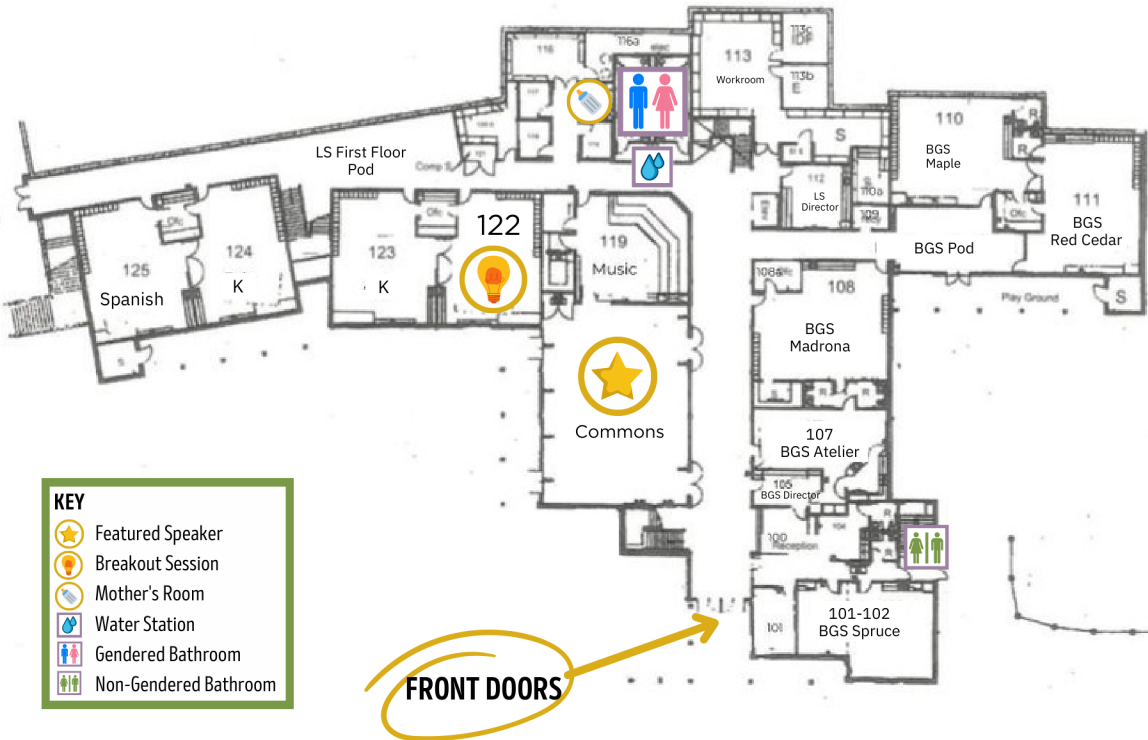

Check your name tag for your meal pickup location.

**CHARLES WRIGHT
ACADEMY**

TARRIER DOME

KEY

-  Keynote
-  Featured Speakers
-  Breakfast & Lunch
-  Coffee Station
-  Gendered Bathroom
-  Water Station

BREAKFAST & LUNCH LOCATION

KEY

 Featured Speakers

 Gendered Bathroom

 Water Station

 Deano's Diner

WIGHT GYM

MIDDLE SCHOOL - FLOOR 1

KEY

- Registration
- Lunch Location
- Breakout Session
- Coffee Station
- The Village Perk (\$)
- Water Station
- Gendered Bathroom

- Registration
- Help Desk
- STARS / Clock Hours

MIDDLE SCHOOL - FLOOR 2

KEY

-  Breakout Session
-  Speaker Green Room
-  Mother's Room
-  Water Station
-  Gendered Bathroom
-  Non-Gendered Bathroom

LOWER SCHOOL - FLOOR 1

KEY

-  Breakout Session
-  Water Station
-  Gendered Bathroom
-  Non-Gendered Bathroom