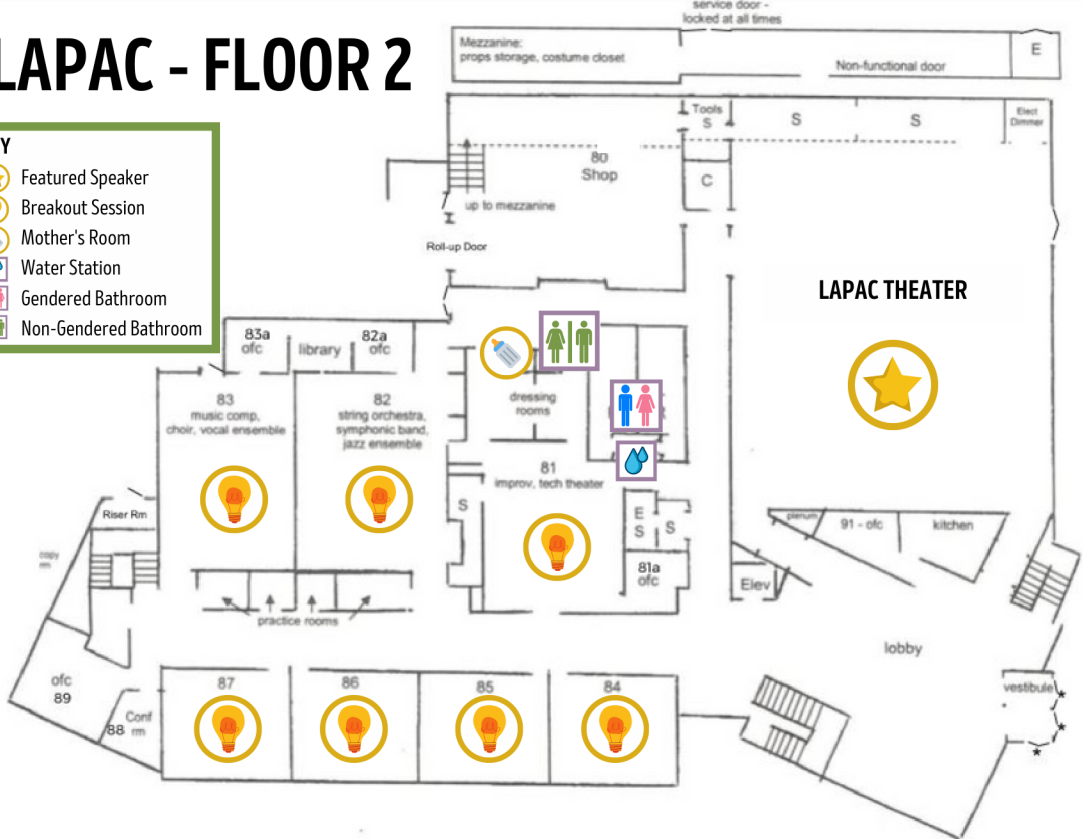

Check your name tag for your meal pickup location.

**CHARLES WRIGHT
ACADEMY**

TARRIER DOME

KEY

-  Keynote
-  Featured Speakers
-  Breakfast & Lunch
-  Coffee Station
-  Gendered Bathroom
-  Water Station

BREAKFAST & LUNCH LOCATION

- Registration
- Lunch Location
- Breakout Session
- Coffee Station
- The Village Perk (\$)
- Water Station
- Gendered Bathroom

- Registration
- Help Desk
- STARS / Clock Hours

MIDDLE SCHOOL - FLOOR 2

KEY

LOWER SCHOOL - FLOOR 2

LAPAC - FLOOR 1

KEY

Breakout Session

Water Station

Gendered Bathroom

LAPAC - FLOOR 2

KEY

-  Featured Speaker
-  Breakout Session
-  Mother's Room
-  Water Station
-  Gendered Bathroom
-  Non-Gendered Bathroom

KEY

-  Heads of School Lunch
-  Non-Gendered Bathroom

UPPER SCHOOL