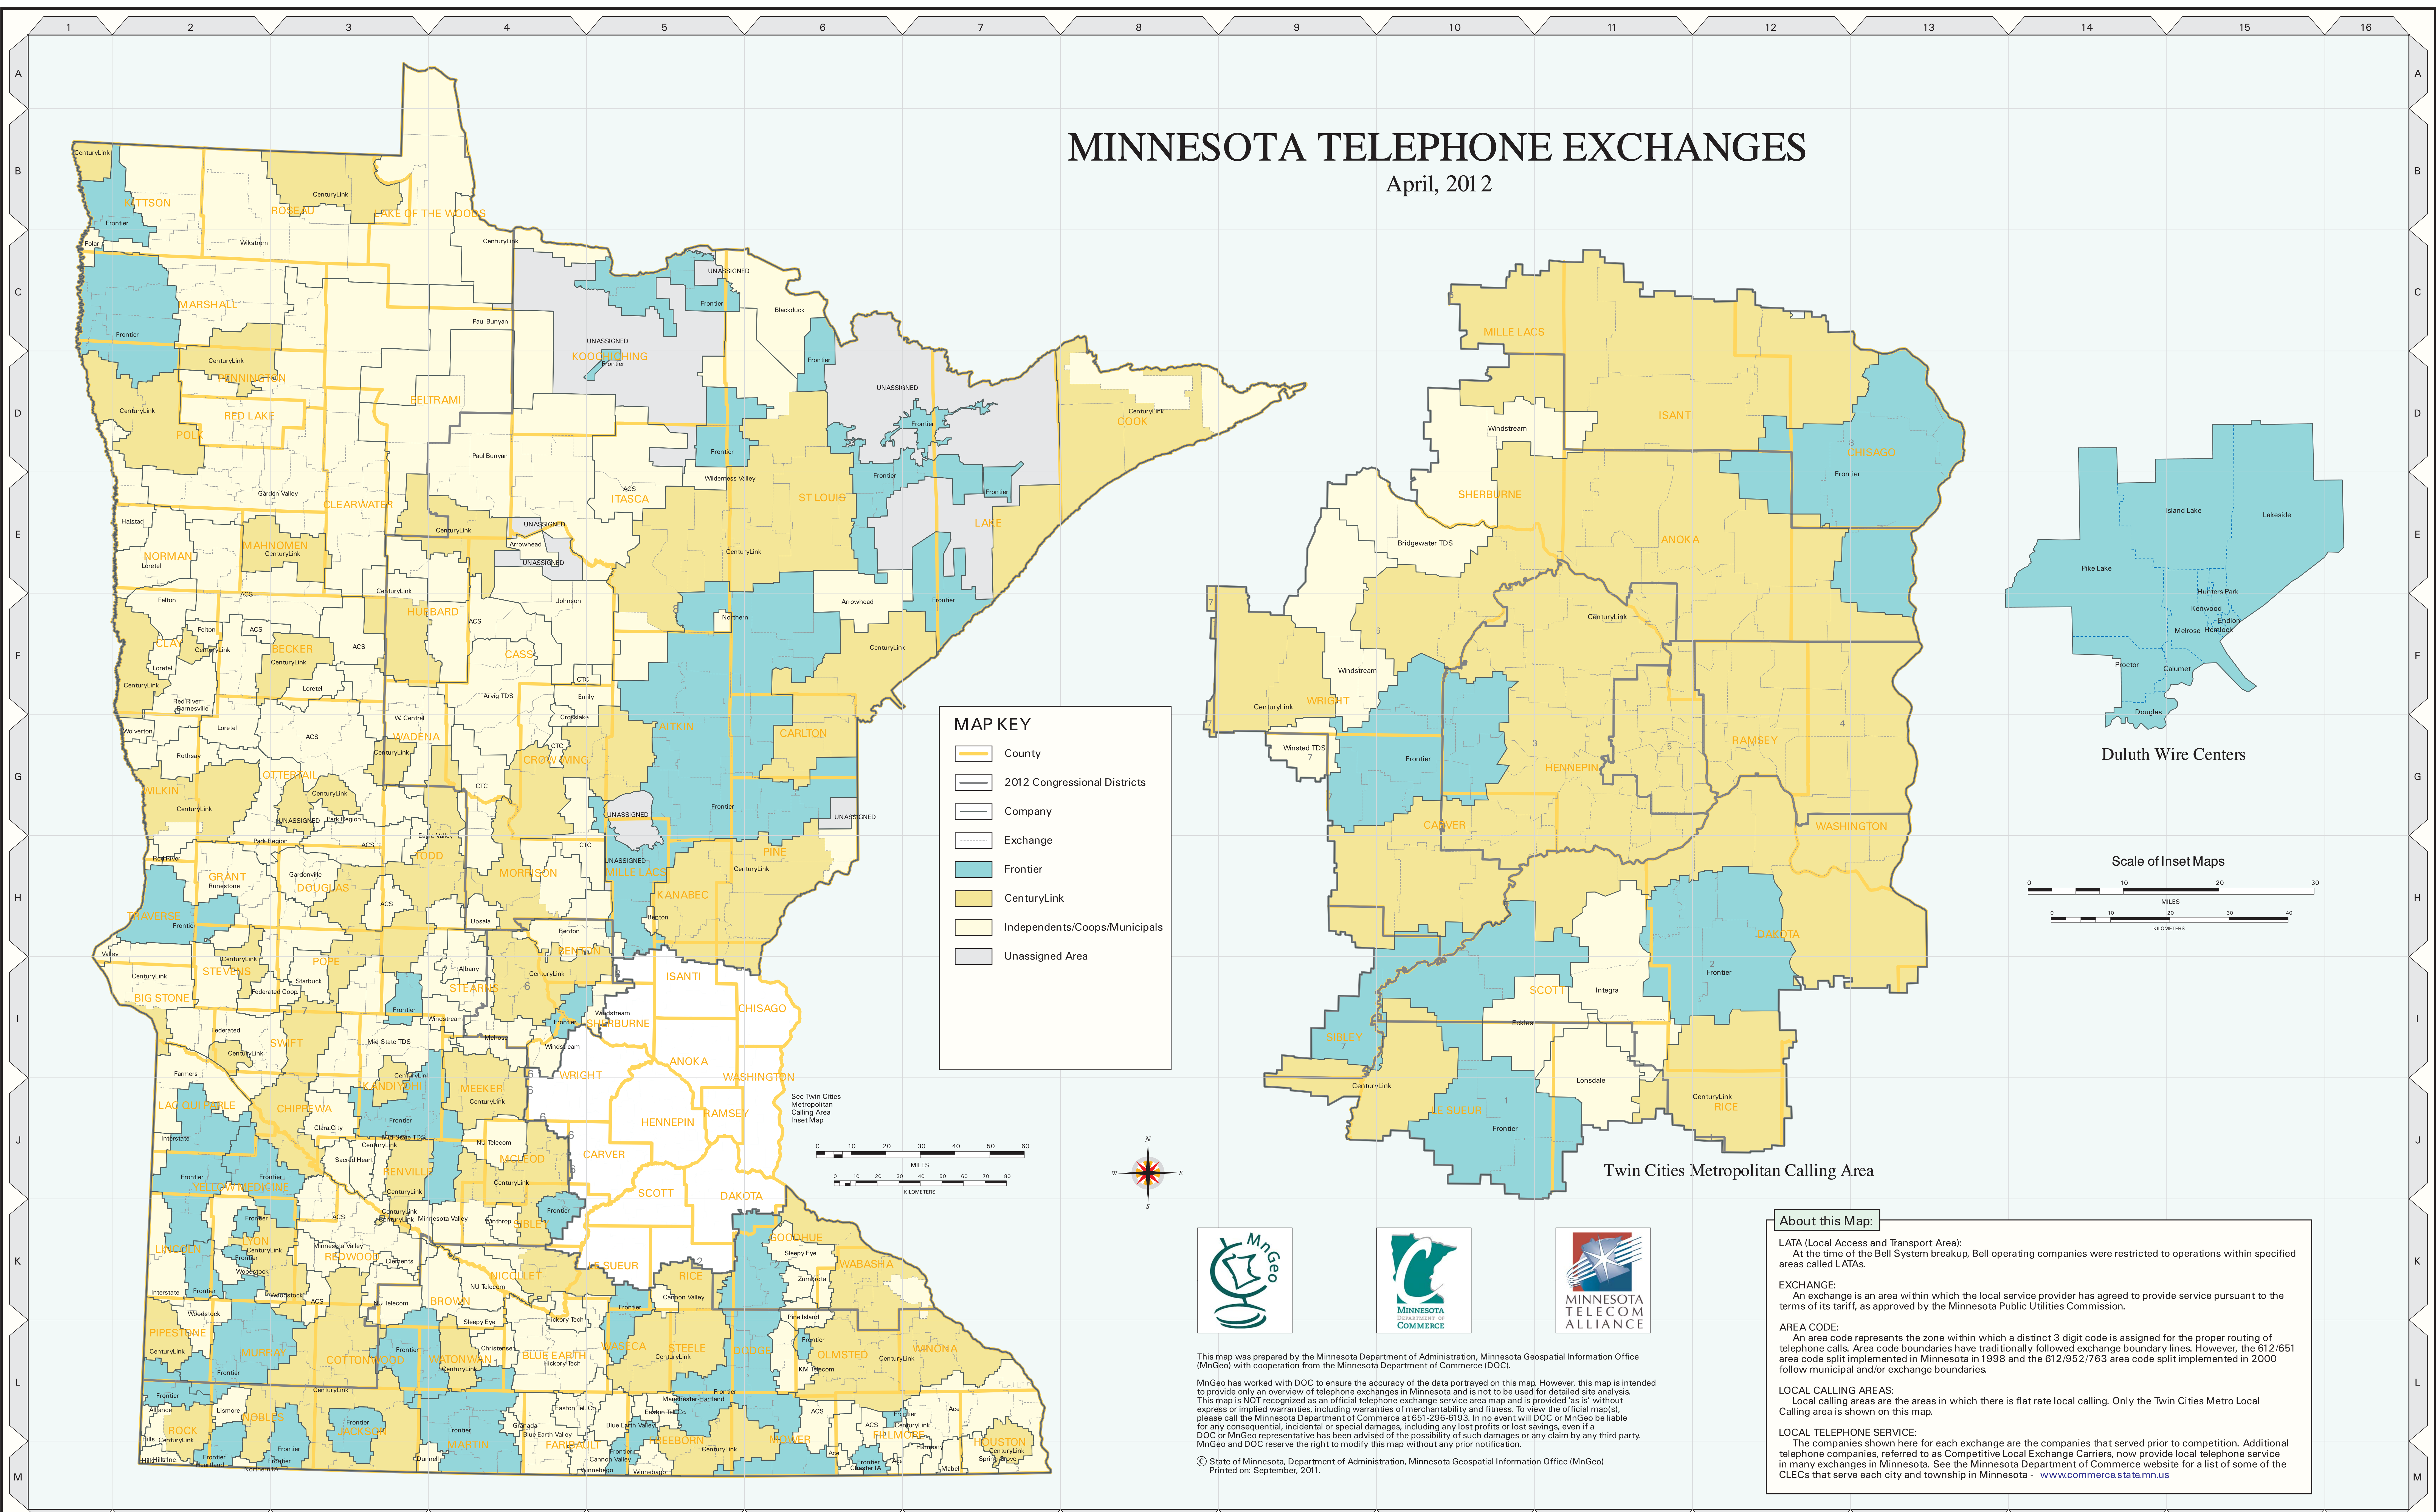

MINNESOTA TELEPHONE EXCHANGES

April, 2012

MAP KEY

- County
- 2012 Congressional Districts
- Company
- Exchange
- Frontier
- CenturyLink
- Independents/Coops/Municipals
- Unassigned Area

About this Map:
LATA (Local Access and Transport Area):
At the time of the Bell System breakup, Bell operating companies were restricted to operations within specified areas called LATAs.
EXCHANGE:
An exchange is an area within which the local service provider has agreed to provide service pursuant to the terms of its tariff, as approved by the Minnesota Public Utilities Commission.
AREA CODE:
An area code represents the zone within which a distinct 3 digit code is assigned for the proper routing of telephone calls. Area code boundaries have traditionally followed exchange boundary lines. However, the 612/651 area code split implemented in Minnesota in 1998 and the 612/952/763 area code split implemented in 2000 follow municipal and/or exchange boundaries.
LOCAL CALLING AREAS:
Local calling areas are the areas in which there is flat rate local calling. Only the Twin Cities Metro Local Calling area is shown on this map.
LOCAL TELEPHONE SERVICE:
The companies shown here for each exchange are the companies that served prior to competition. Additional telephone companies, referred to as Competitive Local Exchange Carriers, now provide local telephone service in many exchanges in Minnesota. See the Minnesota Department of Commerce website for a list of some of the CLECs that serve each city and township in Minnesota - www.commerce.state.mn.us