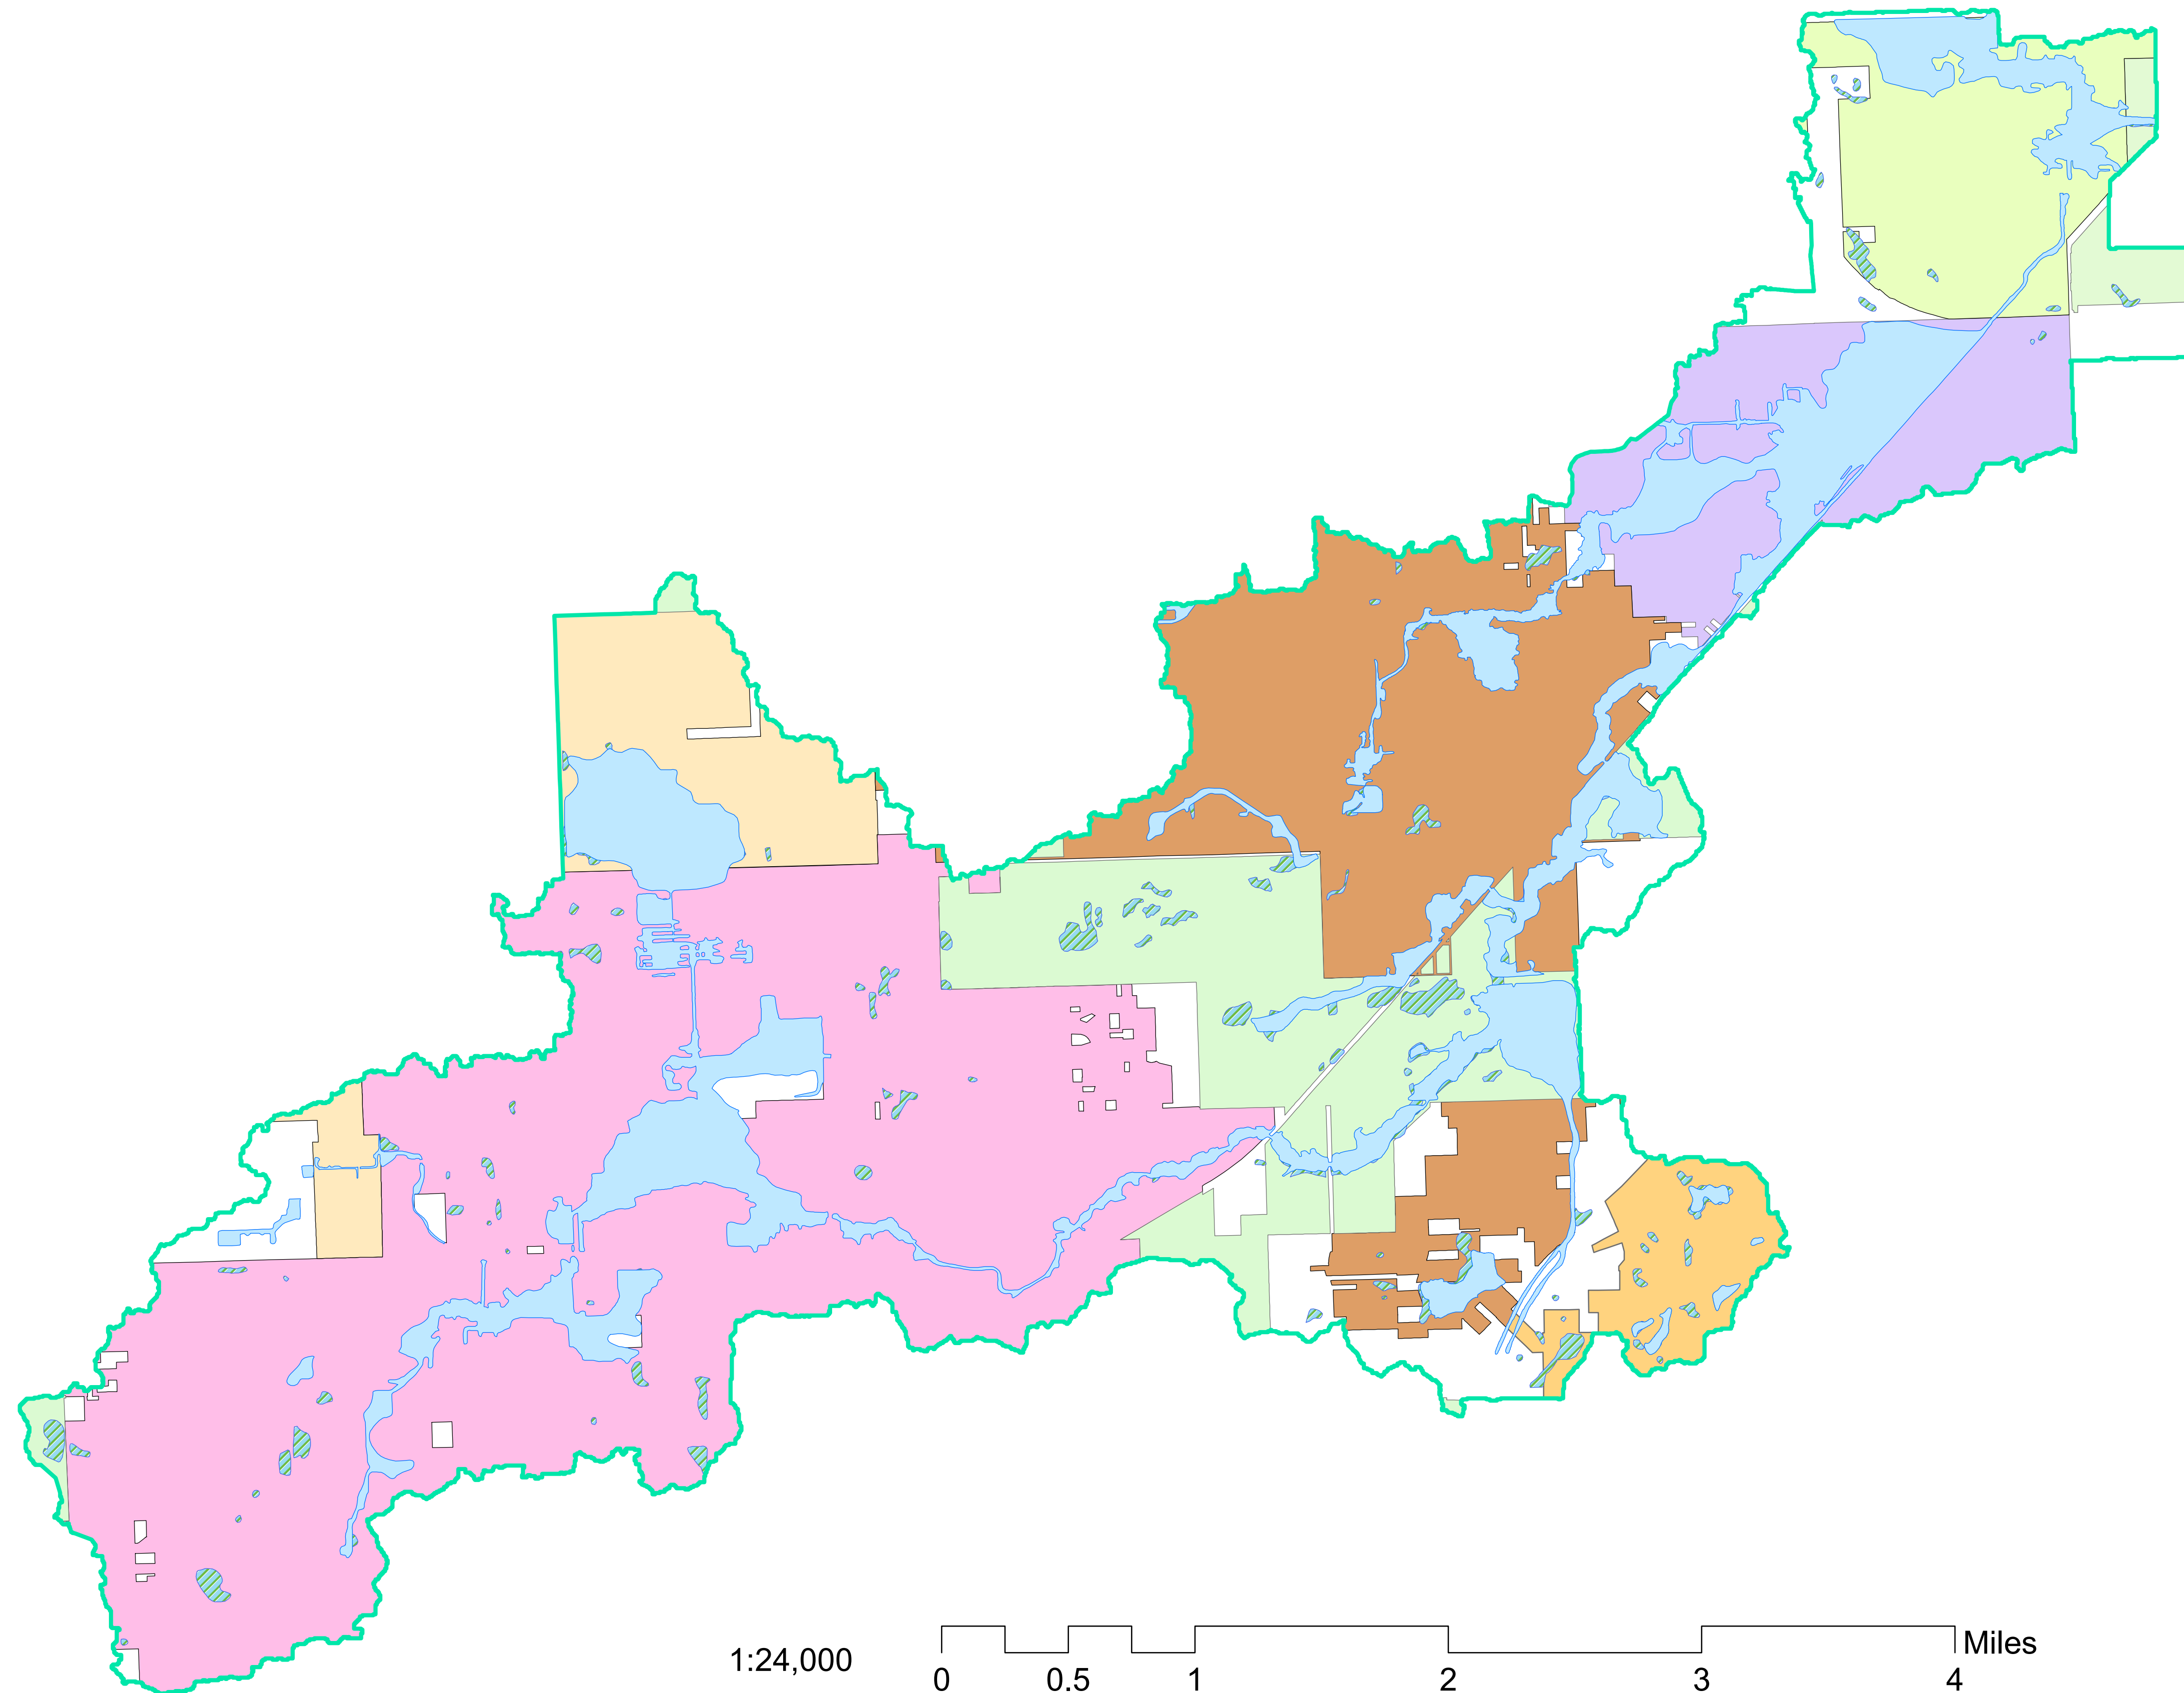

Midlothian Creek Subwatershed

Legend

- Subwatershed
- Floodplain
- Wetlands
- Forest Preserve
- Country Club Hills
- Robbins
- Orland Park
- Oak Forest
- Tinley Park
- Blue Island
- Midlothian