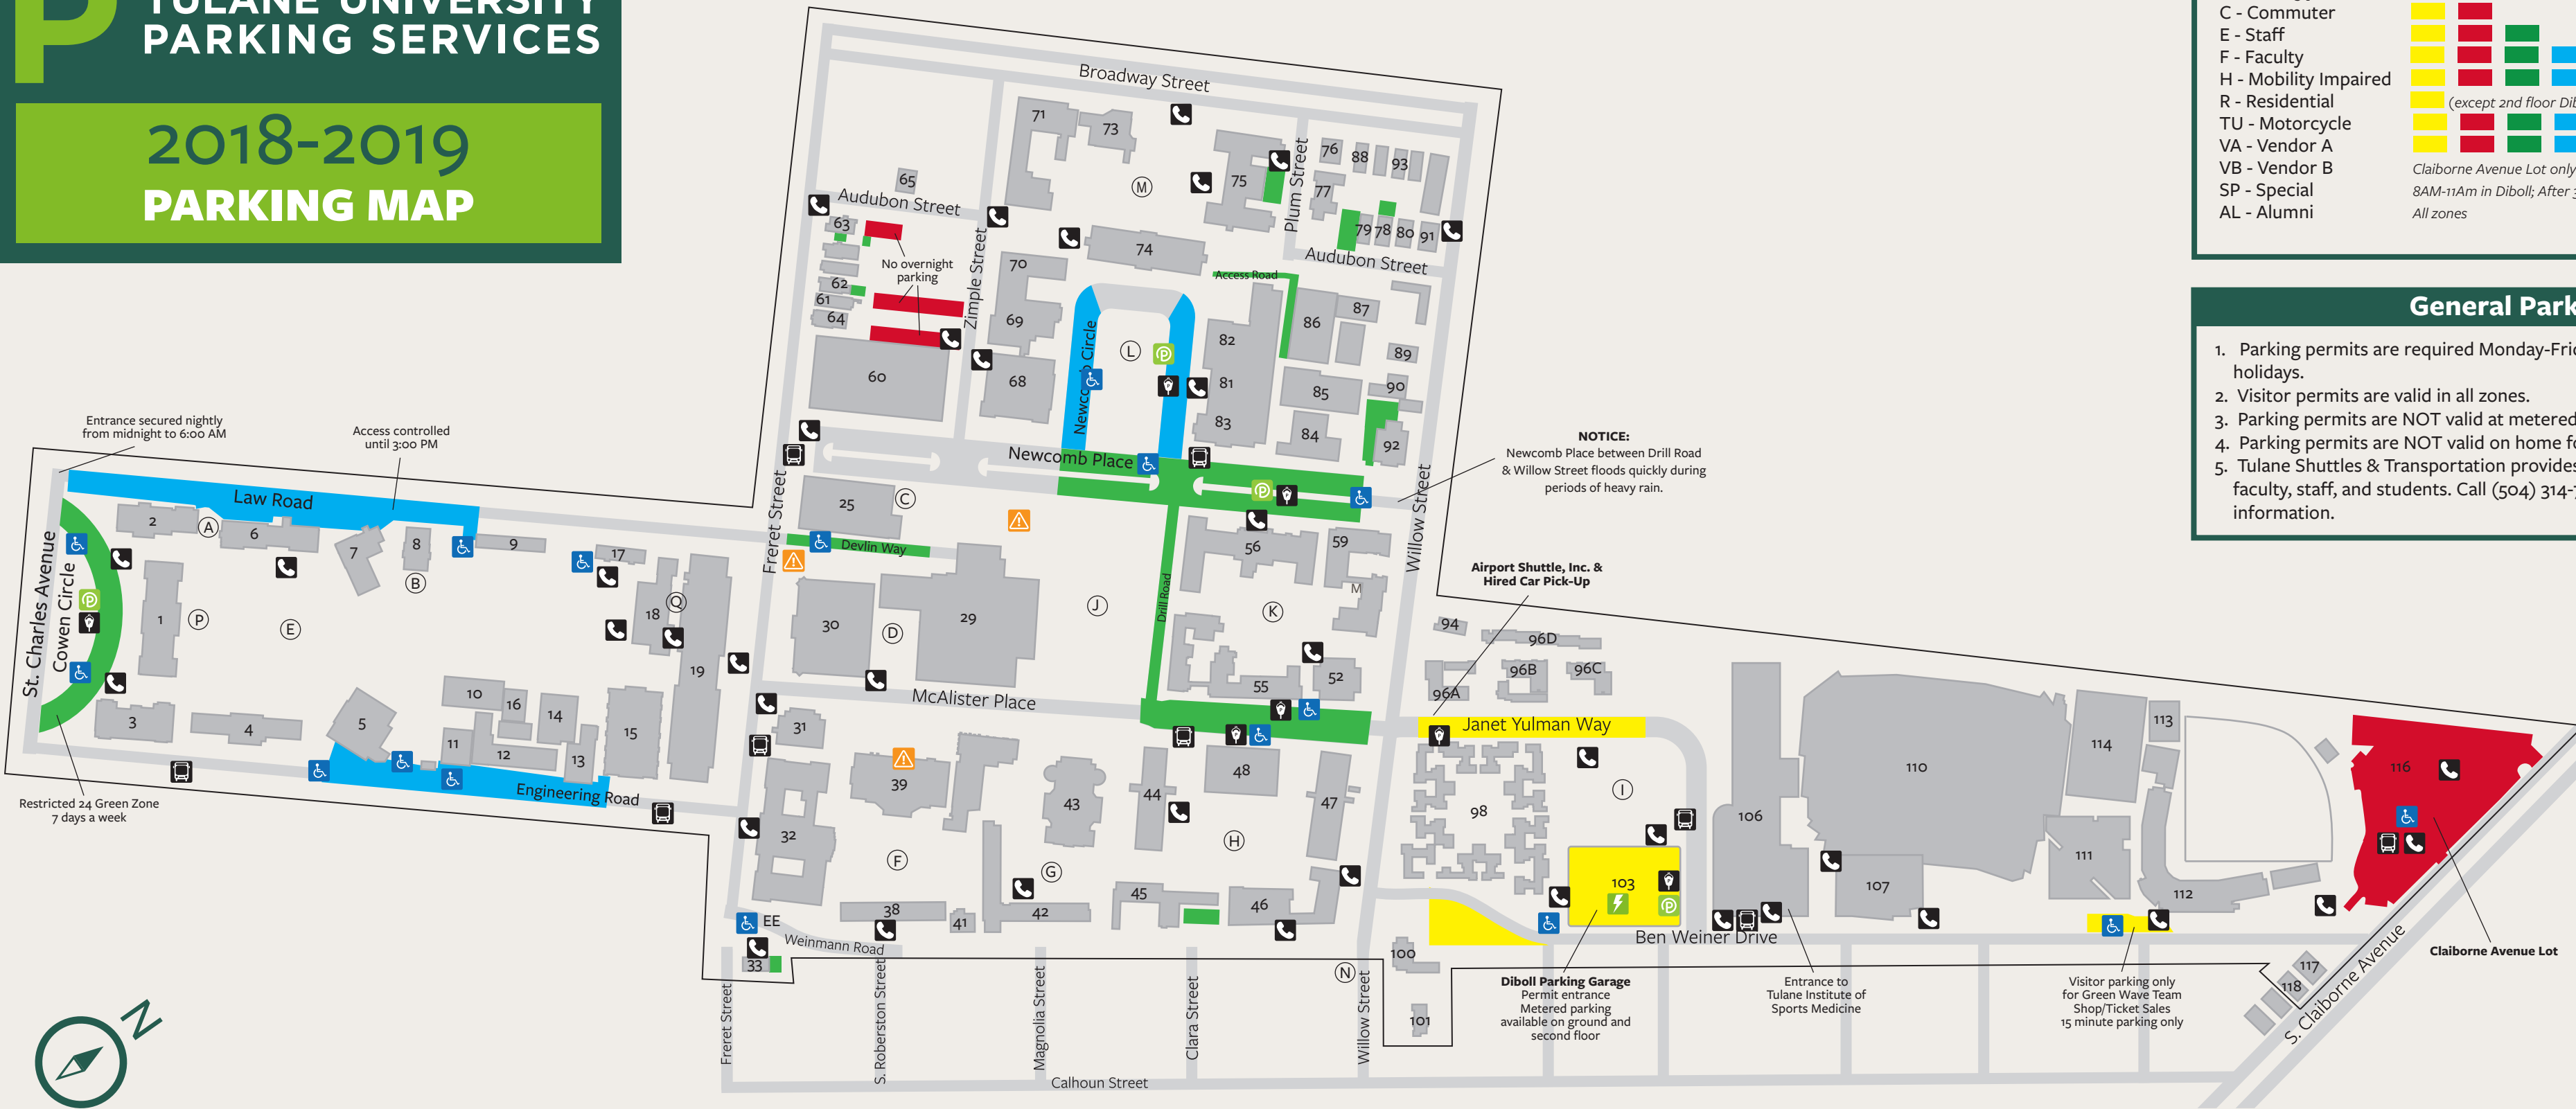

## 2018-2019 PARKING MAP

### Parking Map Legend

<b>Permit Type</b>	<b>Authorized Zones</b>	<b>Key</b>
C - Commuter	[Yellow Box]	[Wheelchair Icon] Accessible Parking
E - Staff	[Red Box]	[Shuttle Icon] Campus Shuttle Stop
F - Faculty	[Green Box]	[P in Circle Icon] Parkmobile Meter
H - Mobility Impaired	[Yellow Box] [Red Box] [Green Box]	[P in Square Icon] Parking Meter
R - Residential	[Yellow Box] (except 2nd floor Diboll)	[Phone Icon] Direct line to TUPD
TU - Motorcycle	[Yellow Box] [Red Box] [Green Box] (designated areas)	[Lightning Bolt Icon] Electric Vehicle charging
VA - Vendor A	[Yellow Box]	[Warning Icon] Construction in area
VB - Vendor B	[Red Box]	
SP - Special	[Green Box]	
AL - Alumni	[Blue Box]	

*Claiborne Avenue Lot only  
8AM-11AM in Diboll; After 3PM in all zones  
All zones*

- ### General Parking Information
1. Parking permits are required Monday-Friday, 8:00AM to 5:30 PM, including academic holidays.
  2. Visitor permits are valid in all zones.
  3. Parking permits are NOT valid at metered spaces.
  4. Parking permits are NOT valid on home football game days.
  5. Tulane Shuttles & Transportation provides late-night, on-demand transportation for faculty, staff, and students. Call (504) 314-7233 or download the PassioGO app for more information.

### Quads Key

A Pierson Patio
B Warner Patio
C Cassatt Courtyard
D Pocket Park
E Gibson Quad
F Monroe Quad
G Sharp Quad
H Bruff Quad
I Brown Field
J Berger Family Lawn
K Warren Quad
L Newcomb Quad
M Newcomb Lawn
N Glazer Garden
P Leigh Kirsten Flexner Patio and Gardens
Q Flowerree Courtyard