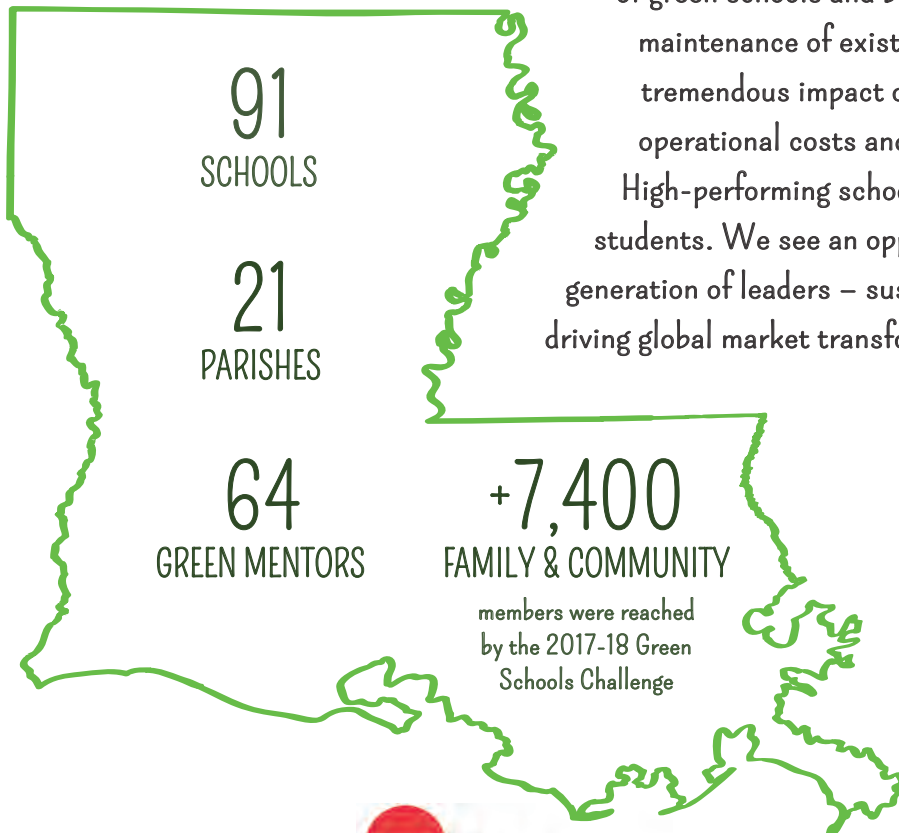

Green Schools in Louisiana

Mayfair Lab School
Tending the Tree Seedling Nursery

USGBC Louisiana believes every child deserves to go to a green school. Our green schools initiatives support K-12 schools statewide in alignment with our chapter mission through environmentally-minded projects. This initiative aligns with EcoSTEM and STEAM curriculum models that emphasize critical thinking skills and creativity in science, technology, engineering, art and math fields. When you look at our schools today, you see outdated buildings in need of repairs, burdened with unsafe toxins, dwindling budgets and outdated resources -in place of opportunity and progress. By promoting the design and construction of green schools and by greening the operations and maintenance of existing schools, we can make a tremendous impact on student health, school operational costs and the environment. High-performing schools result in high-performing students. We see an opportunity to educate a new generation of leaders – sustainability natives – capable of driving global market transformation.