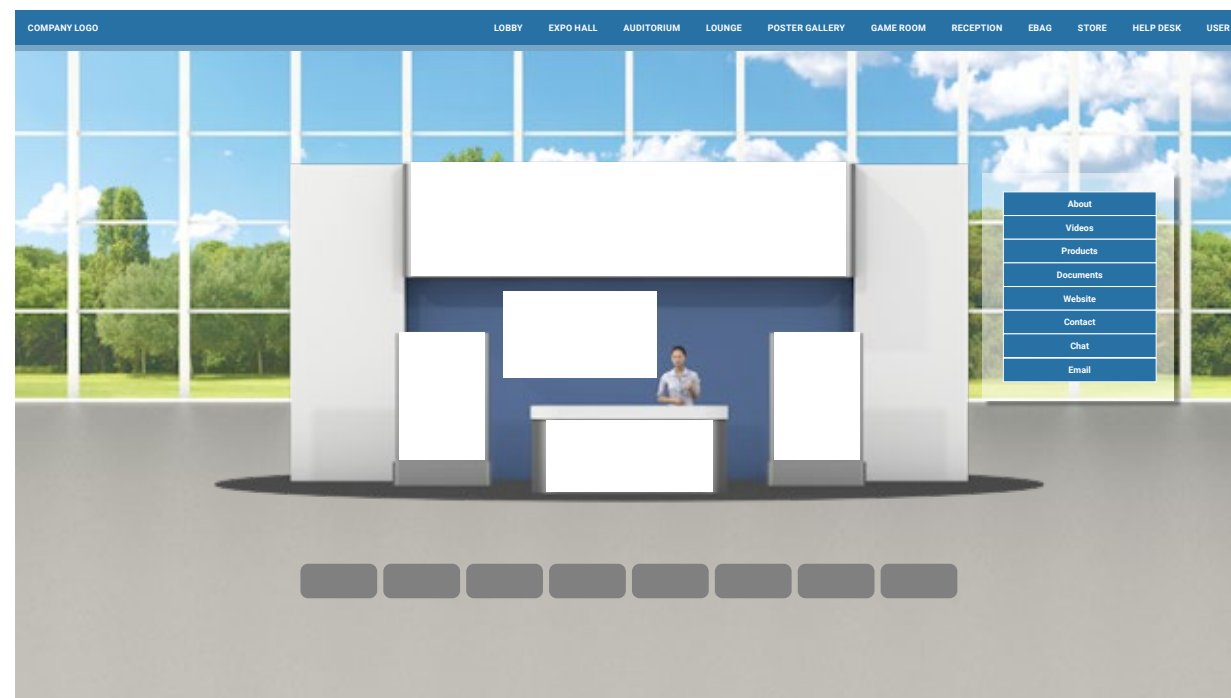

Virtual Event Management (**VEM**[™])

Standard Virtual Booths

Specifications and instructions for
submitting exhibitor artwork

**In order to provide a better visual experience for your booth, we ask that you
please carefully read and follow all instructions in this document.**

All standard booth artwork (images/videos) can be uploaded by you directly in the Exhibitor Service Center.

Standard Small booth

Standard Medium booth

Standard Large booth

The images shown above are a preview of the standard booths that may be offered. Please see corresponding page(s) for additional details, specific instructions and specs.

Contents

Standard Small booth	3
Standard Medium booth	4
Standard Large booth	5

Standard Small booth

- You may choose which artwork panels to include or not include.
- It is important that images be sized exactly as specified in the table below.

artwork panel	width (px)	height (px)	supported content type	supported file format(s)
A	376	206	image (required)	JPG / PNG
B	114	232	image	JPG / PNG
C	128	122	image	JPG / PNG

Standard Medium booth

- You may choose which artwork panels to include or not include.
- It is important that images be sized exactly as specified in the table below.