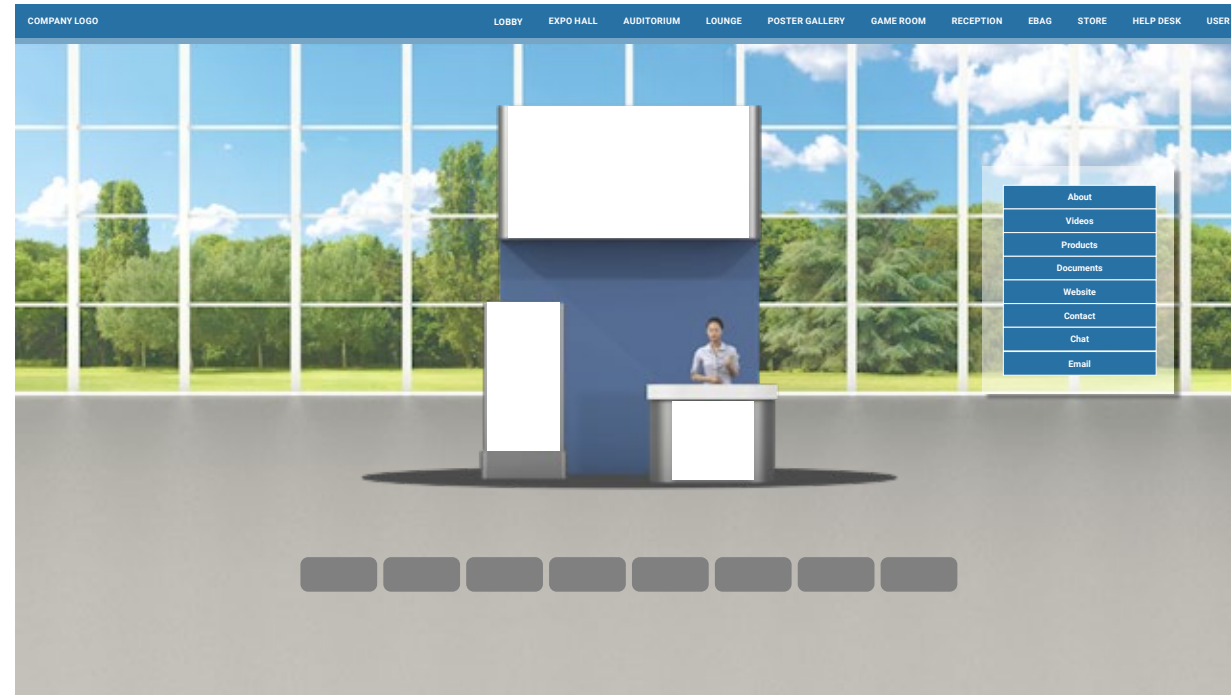

Virtual Event Management (**VEM**[™])

Standard Virtual Booths

Specifications and instructions for
submitting exhibitor artwork

**In order to provide a better visual experience for your booth, we ask that you
please carefully read and follow all instructions in this document.**

All standard booth artwork (images/videos) can be uploaded by you directly in the Exhibitor Service Center.

Standard Small booth

Standard Medium booth

Standard Large booth

The images shown above are a preview of the standard booths that may be offered. Please see corresponding page(s) for additional details, specific instructions and specs.

Contents

Standard Small booth	3
Standard Medium booth	4
Standard Large booth	5

Standard Small booth

- You may choose which artwork panels to include or not include.
- It is important that images be sized exactly as specified in the table below.