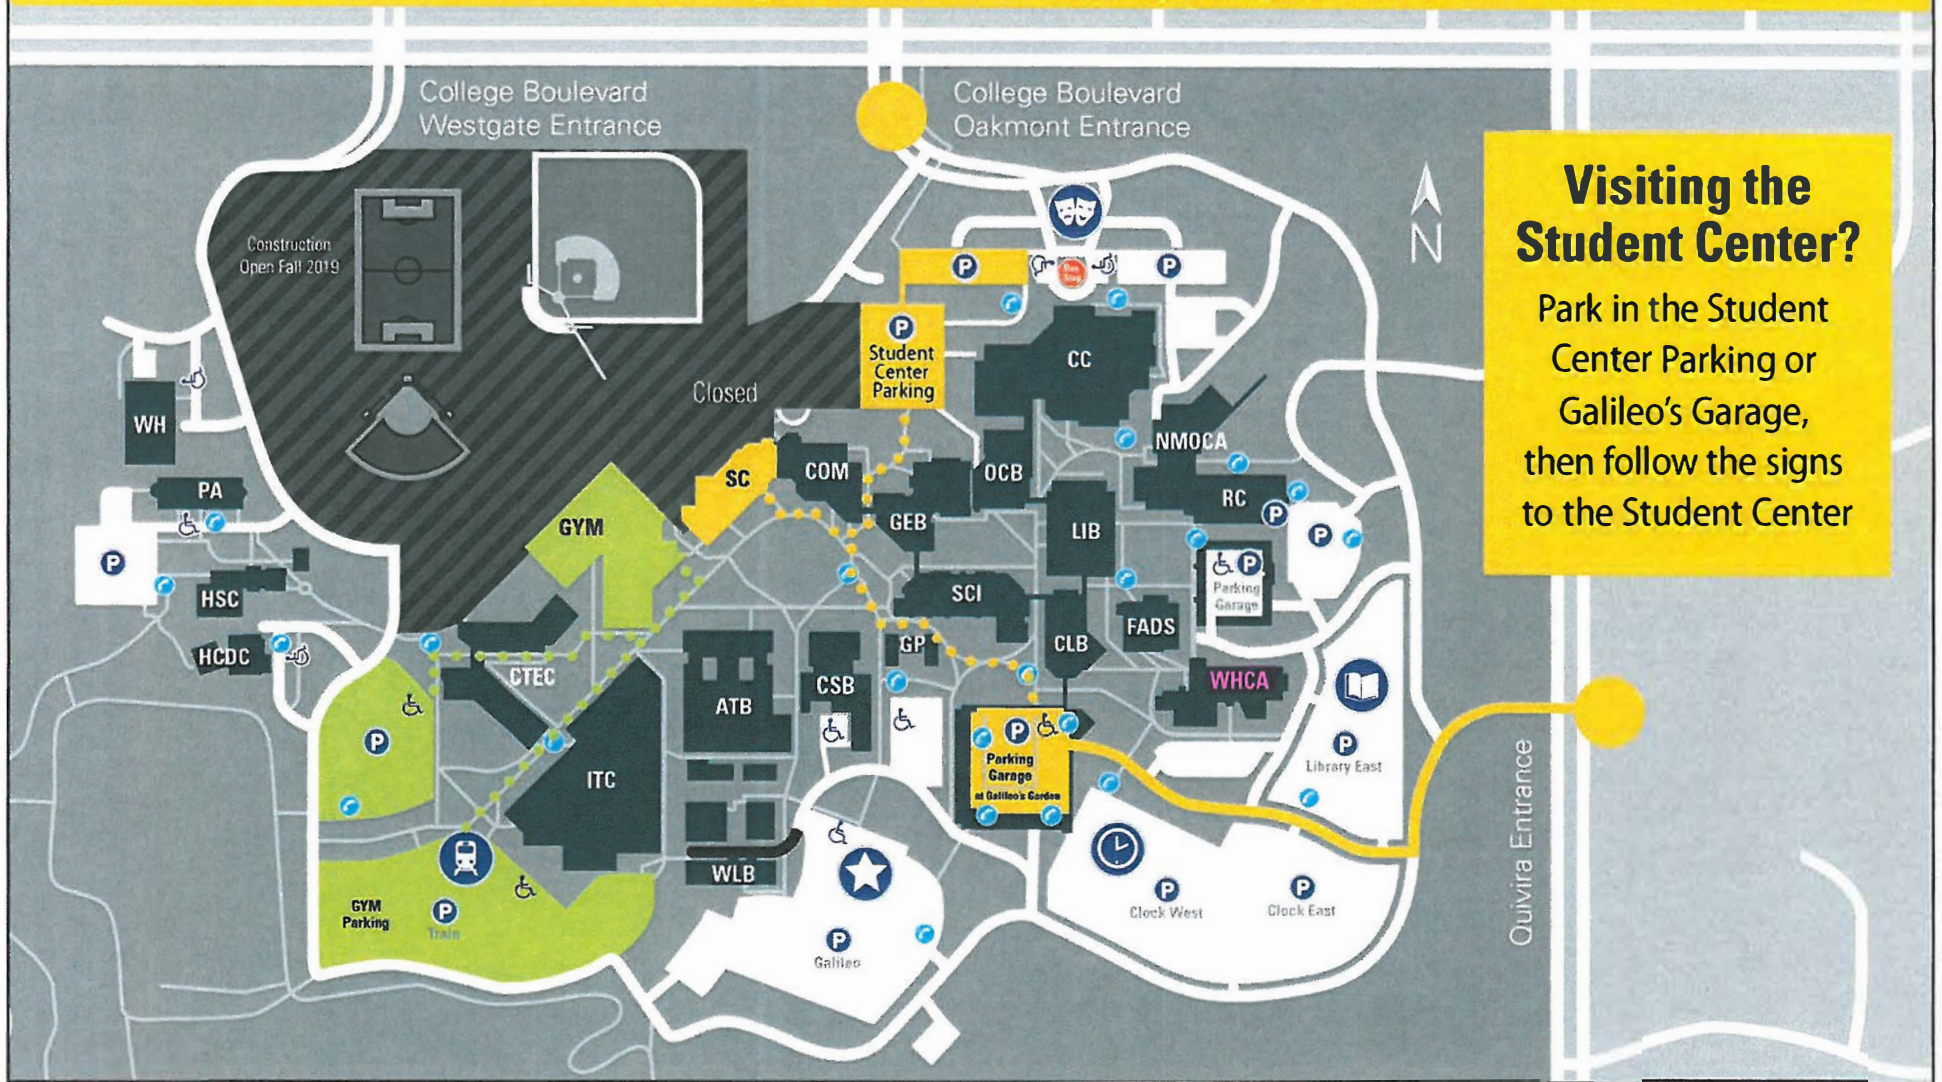

JCCC Map during construction, July–September 2019

Visiting the Student Center?
Park in the Student Center Parking or Galileo's Garage, then follow the signs to the Student Center

Carol

- ATB** Arts and Technology Building
- CC** Carlsen Center
- CLB** Classroom Laboratory Building

- COM** College Commons Building
- CSB** Campus Services Building
- CTEC** Hugh L. Libby Career and Technical Education Center
- FADS** Fine Arts & Design Studios
- GEB** General Education Building
- GP** Galileo's Pavilion
- GYM** Gymnasium
- HCDC** Hiersteiner Child Development Center

- HSC** Horticultural Science Center
- ITC** Industrial Training Center
- LIB** Billington Library
- NMOCA** Nerman Museum of Contemporary Art
- OCB** Office and Classroom Building
- PA** Police Academy
- PGGG** Parking Garage at Galileo's Garden
- RC** Regnier Center

- SC** Student Center
- SCI** Science Building
- WH** Warehouse
- WHCA** Wylie Hospitality and Culinary Academy
- WLB** Welding Lab Building

- Use these campus landmarks to find the lot in which you parked your car.
-  Student Center
 -  Clock
 -  Carlsen Center
 -  Galileo
 -  Library
 -  Train