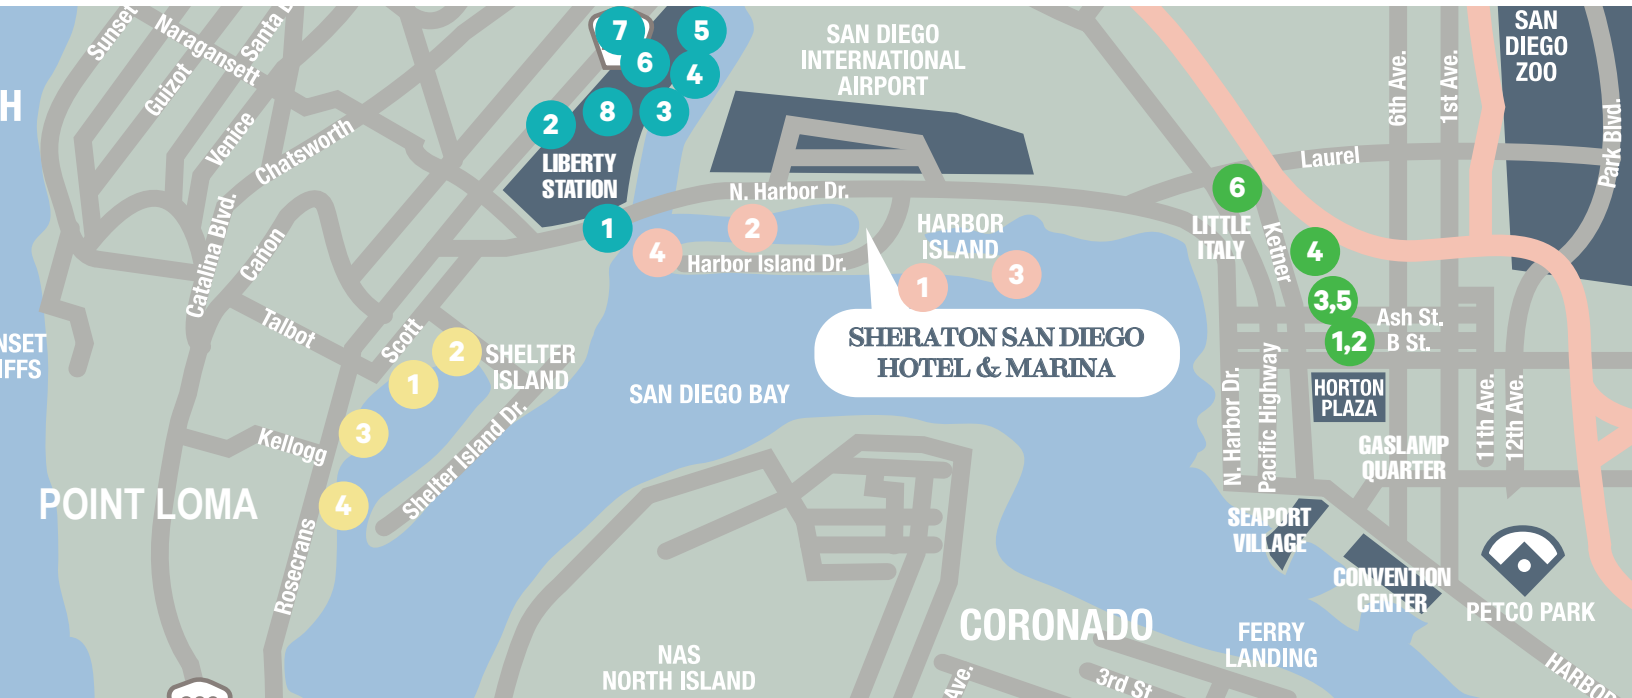

LOCAL RESTAURANTS

SHERATON SAN DIEGO HOTEL & MARINA

MARINA TOWER
HARBOR'S EDGE
QUINN'S ALE HOUSE
HARBOR AND VINE
MARINA MARKET & CAFE

BAY TOWER
BAY TOWER LOUNGE
LINK@SHERATON CAFE

OPEN SEASONALLY
SHORELINE

POINT LOMA

PIZZA NOVA **1**
5050 N. Harbor Drive
619 226 0268

JIMMY'S AMERICAN TAVERN **2**
4990 N. Harbor Drive
619 226 2103

POINT LOMA SEAFOODS **3**
2805 Emerson Street
619 223 1109

MIGUEL'S COCINA MEXICANA **4**
2912 Shelter Island Drive
619 224 2401

STONE BREWERY **5**
2816 Historic Decatur Road
619 269 2100

LUNA GRILL **6**
2440 Historic Decatur Road
619 224 5862

TENDER GREENS **7**
2400 Historic Decatur Road
619 226 6254

LIBERTY PUBLIC MARKET **8**
2820 Historic Decatur Road
619 487 9346

LITTLE ITALY

BUON APPETITO **1**
1609 India Street
619 238 9880

DAVANTI ENOTECA **2**
1655 India Street
619 237 9606

IRONSIDE FISH & OYSTER **3**
1654 India Street
619 269 3033

BENCOTTO ITALIAN KITCHEN **4**
750 W Fir Street, Suite 103
619 450 4786