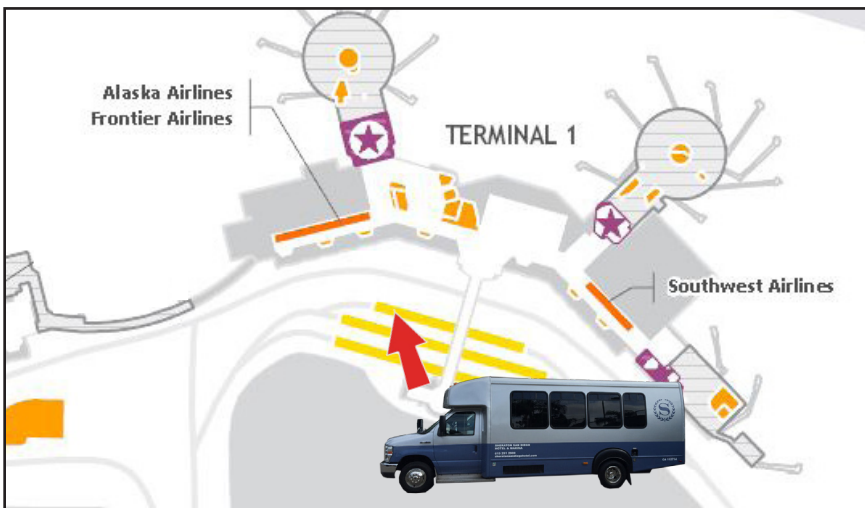

Sheraton
SAN DIEGO HOTEL & MARINA

Shuttle Information

Our airport shuttle runs between both towers (Marina Tower & Bay Tower) and the airport approximately every 20-25 minutes from 4:45 AM to 12:00 AM. Our shuttles are marked with a Sheraton San Diego Hotel & Marina logo. Upon arrival, please feel free to contact us at 619 291 2900 for an estimated time of arrival for the shuttle.

TERMINAL 1:

Cross the Sky Bridge, then walk back towards the airport. The shuttle stop is on the third island on the left, marked “Hotel Courtesy Shuttles”

TERMINAL 2:

From baggage claim, cross the street, then go to the second island. Walk left to signage marked “Hotel Courtesy Shuttles”