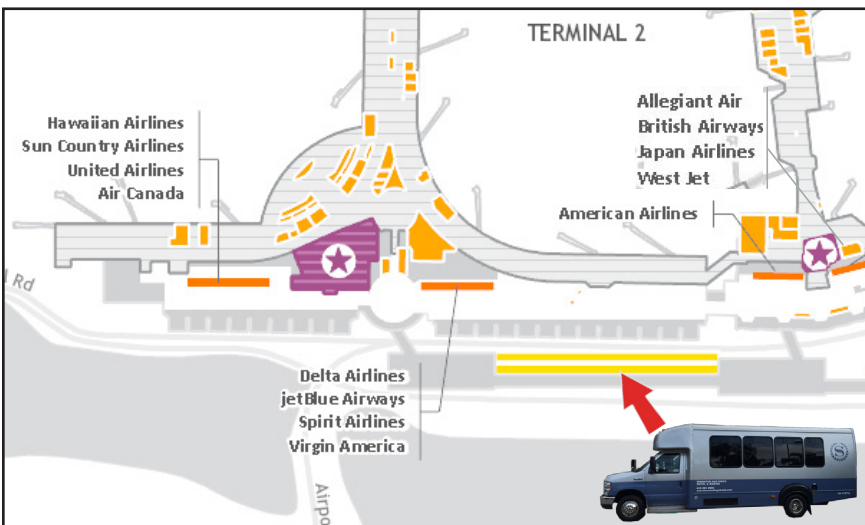

Sheraton
SAN DIEGO HOTEL & MARINA

Shuttle Information

Our airport shuttle runs between both towers (Marina Tower & Bay Tower) and the airport approximately every 20-25 minutes from 4:45 AM to 12:00 AM. Our shuttles are marked with a Sheraton San Diego Hotel & Marina logo. Upon arrival, please feel free to contact us at 619 291 2900 for an estimated time of arrival for the shuttle.

TERMINAL 1:

Cross the Sky Bridge, then walk back towards the airport. The shuttle stop is on the third island on the left, marked “Hotel Courtesy Shuttles”

TERMINAL 2:

From baggage claim, cross the street, then go to the second island. Walk left to signage marked “Hotel Courtesy Shuttles”