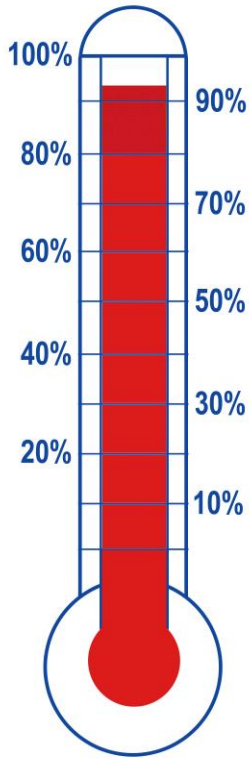

\$13,500

Thank You!

Presidents Club

John Scales
Sara Wise

Emerald Ambassadors Club

Bobby Dean, CFRE

Ruby Ambassadors Club

Brett Joseph Barnes
Jillian Day, CFRE, MS
Amelia Ribnick Kleiman
Dawn E. Koenning
Deborah B. Lackey, CFRE
Thomas J. Moore, CFRE
Melissa Daigneault Neeley, BA
Alexis Arnold Thompson, MPA
Barbara L. Walker, CFRE
Carmetha Williams, CFRE
Elizabeth Wilson, MS