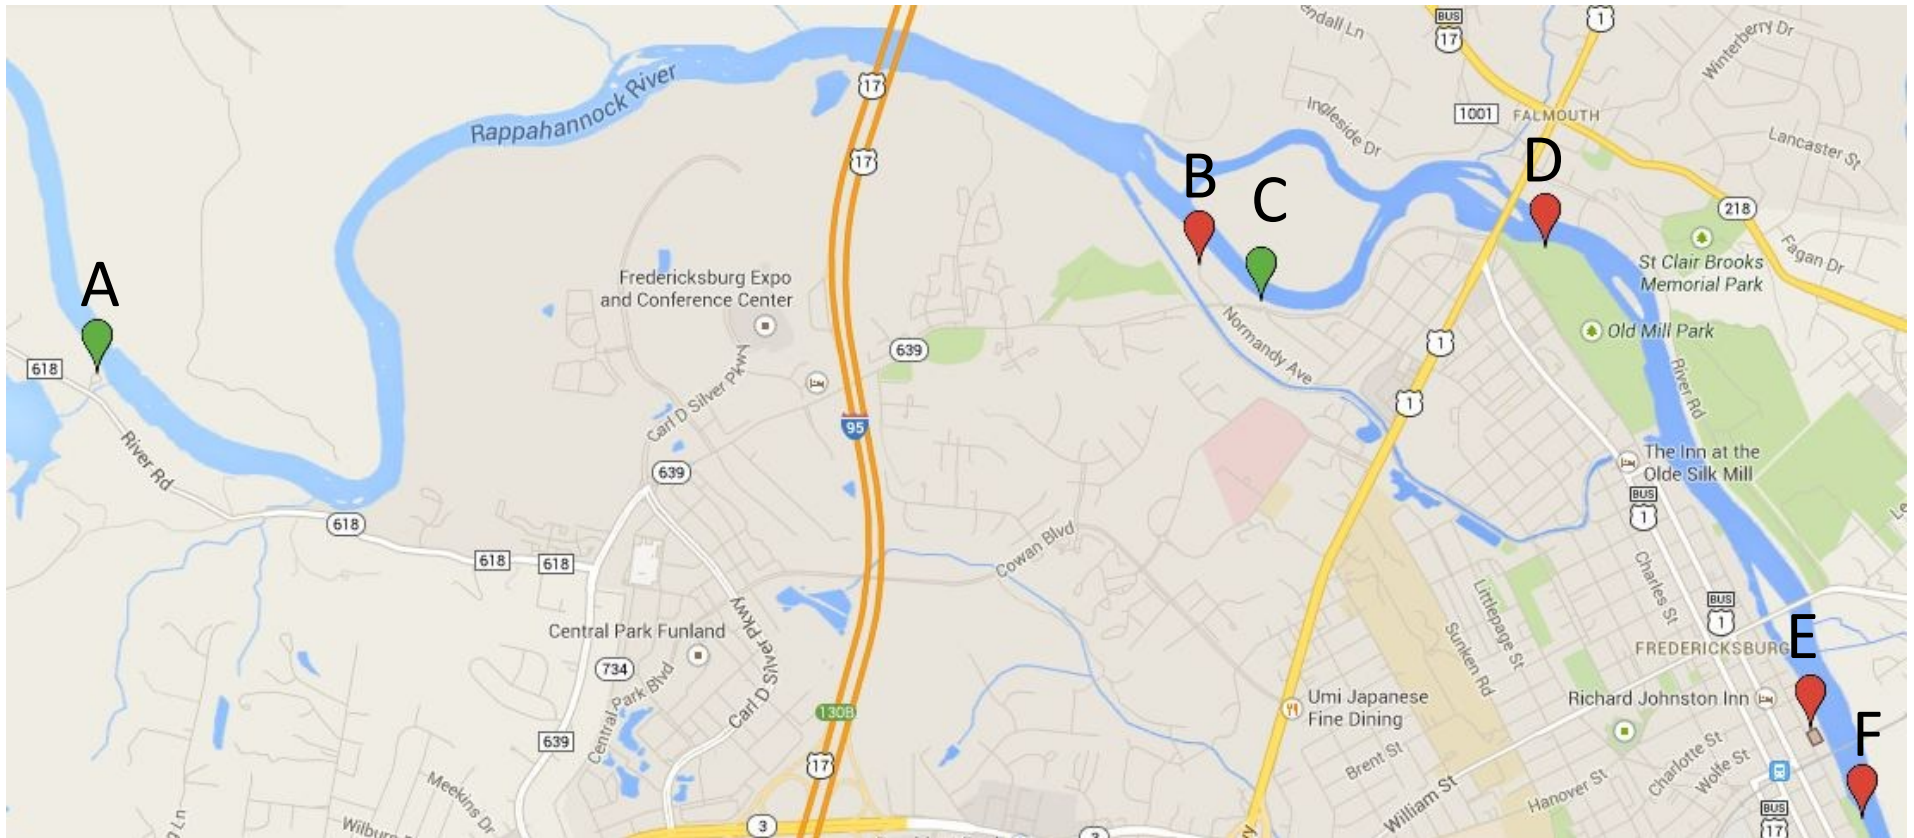

# Great Rappahannock Whitewater Canoe Race

More information at [www.americancanoe.org/grwcr](http://www.americancanoe.org/grwcr)

Click on the map to view or visit [www.americancanoe.org/grwcr](http://www.americancanoe.org/grwcr)

## A : Mott's Run Put-in

- 5927 River Rd, Fredericksburg, VA
- Downriver Race Start

## C: Canoe & Kayak Sprint Race Put-in & Whitewater SUP Race Start

- 3205 Fall Hill Ave, Fredericksburg, VA 22401

## F: City Dock

- End of Sophia St, Fredericksburg, VA
- Scout Challenge Finish
- Finish Line for SUP Flatwater Race