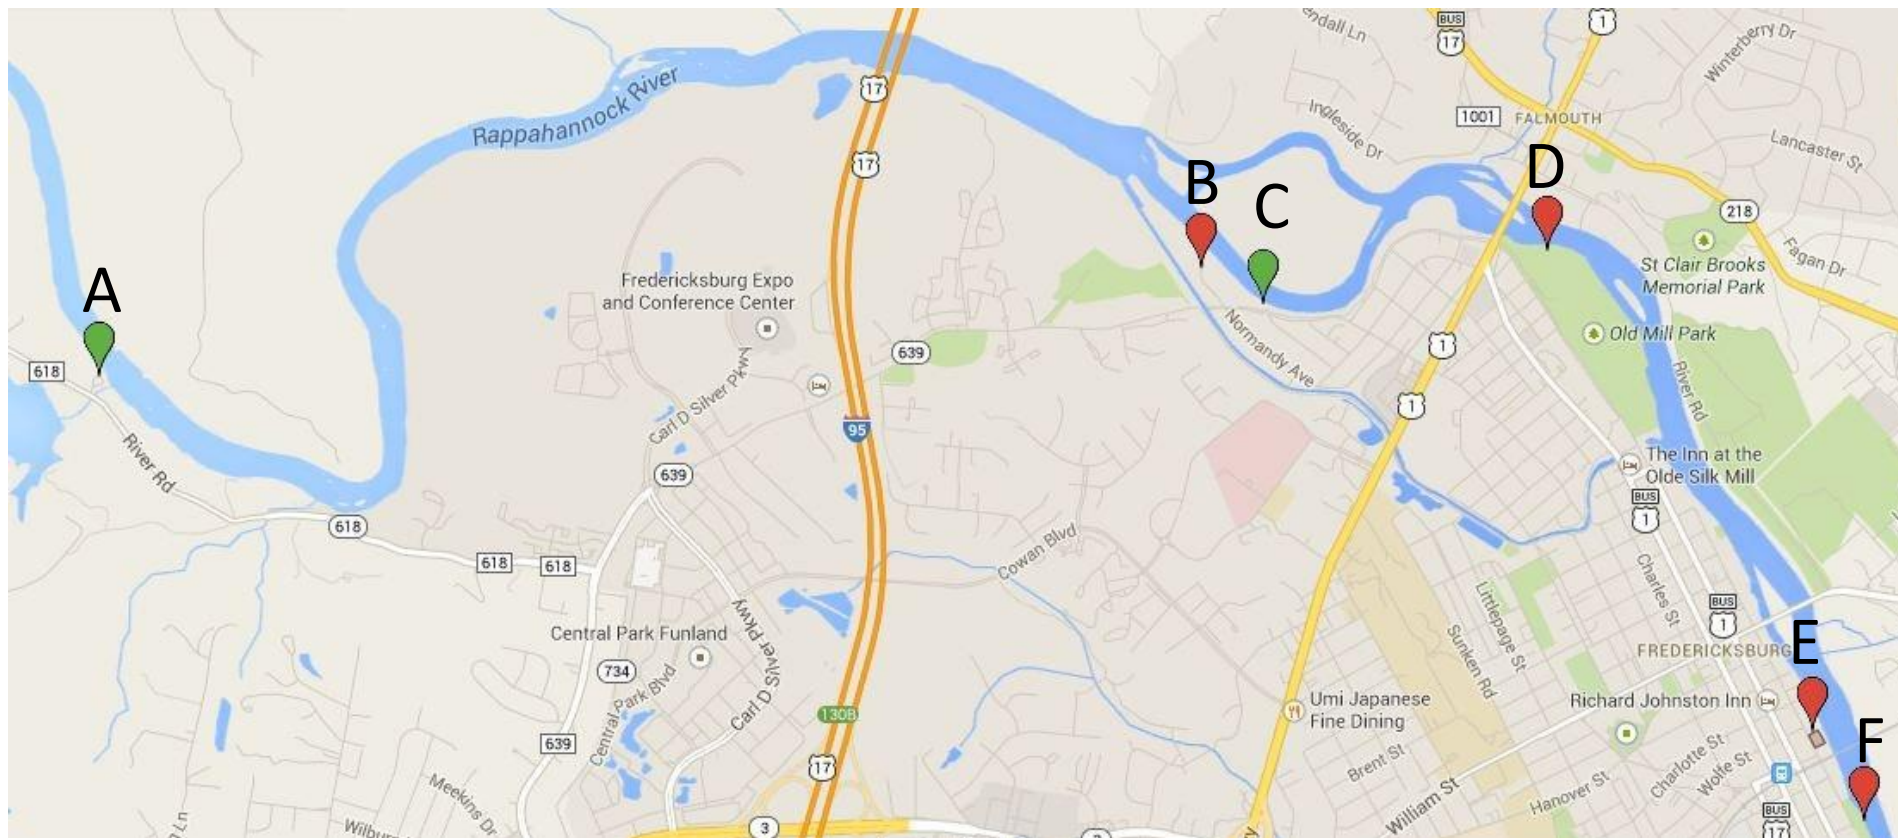

## A: Mott's Run Put-In

- 5927 River Rd Fredericksburg, VA
- Downriver Race Start

## C: Sprint Race Put-in

- 3205 Fall Hill Ave Fredericksburg, VA

## D: Old Mill Park

- 2410 Caroline St Fredericksburg, VA
- Race Headquarters

- Finish Line for Downriver & Sprint Races
- Scout Challenge Start Line
- Free Youth Race Start & Finish

## F: City Dock

- End of Sophia St, Fredericksburg, VA
- Scout Challenge Finish