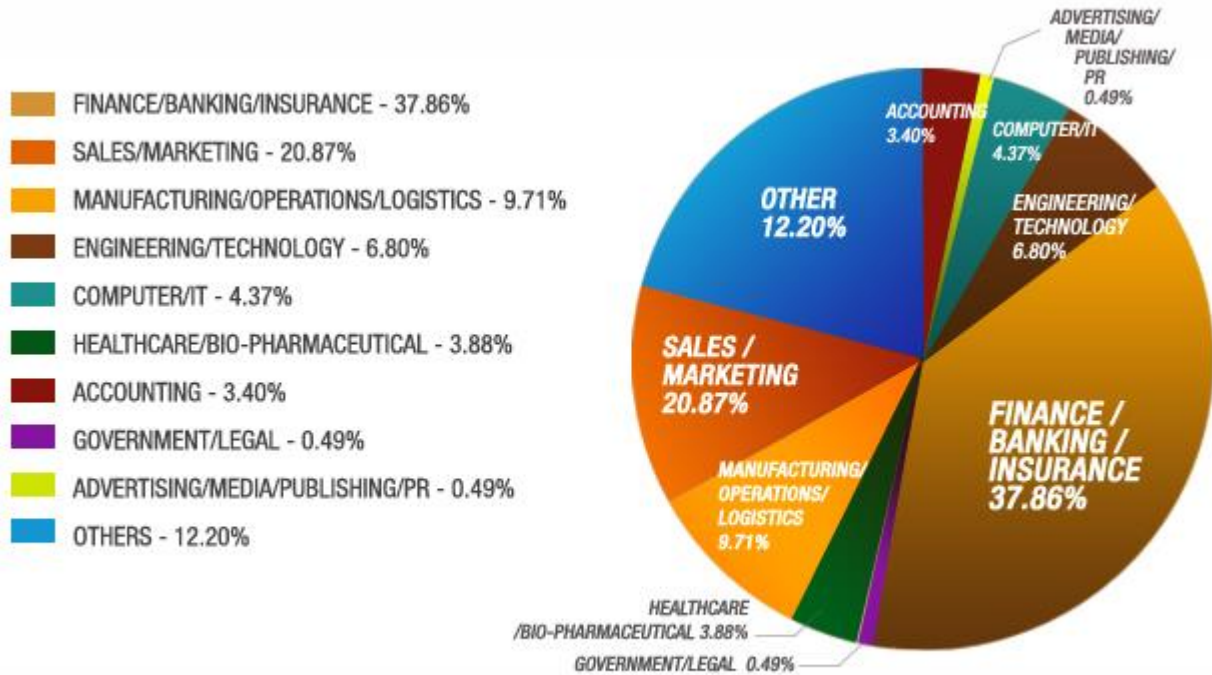

Global MBA Leadership Conference & Exposition | January 12-13, 2012
Marina Bay Sands, Singapore

14 Sponsors / 373 Participants

Job Category

Are you willing to relocate?

Local Area Only	1%
Interstate	11%
Asia	66%
Other International	15%
N/A	7%

Experience Level

Executive	15%
Mid-Management	40%
Low Management	24%
Entry	9%
Graduate Student	12%

Age

20 ~ 24	10%
25 ~ 29	47%
30 ~ 34	24%
35 ~ 39	10%
40 ~ 44	5%
45 & Over	4%

Ethnicity/Race

Black	2%
Chinese	28%
Filipino	2%
Hispanic	4%
Indian	23%
Japanese	2%
Korean	3%
Others	25%
Pacific Islander	>0%
Pakistani	1%
South East Asian	3%
Taiwanese	3%
Thai	3%
Vietnamese	1%