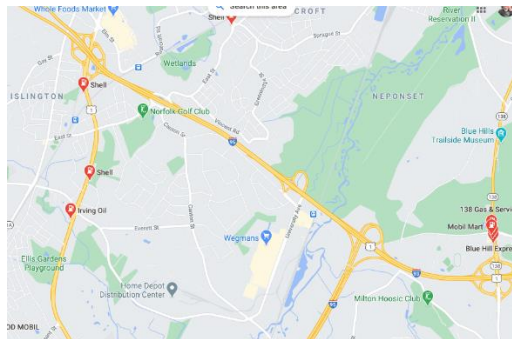

## Driving Directions to Industrial Safety & Rescue's Westwood Office

Industrial Safety & Rescue  
387 University Avenue  
Westwood MA 02090  
800-244-1238  
781-828-2049

Take Exit 13 off Rt 128 onto University Ave. After (4) sets of traffic lights and past the mall, you pass over the railroad tracks, it is your 3<sup>rd</sup> right. If you pass that entrance, there is another entrance 100 yds down.

The entrance for students is in the back. Follow the A-frame signs. Do not park in front or use the front door. Our loading dock door is labeled with '387' with a ramp up to the door on the right. **NO PARKING IS ALLOWED IN FRONT OF ANY LOADING DOCK.** There are plenty of spaces at the end of the building. Park **ONLY** in the area shown in yellow. **DO NOT BLOCK OTHER TENANTS.**