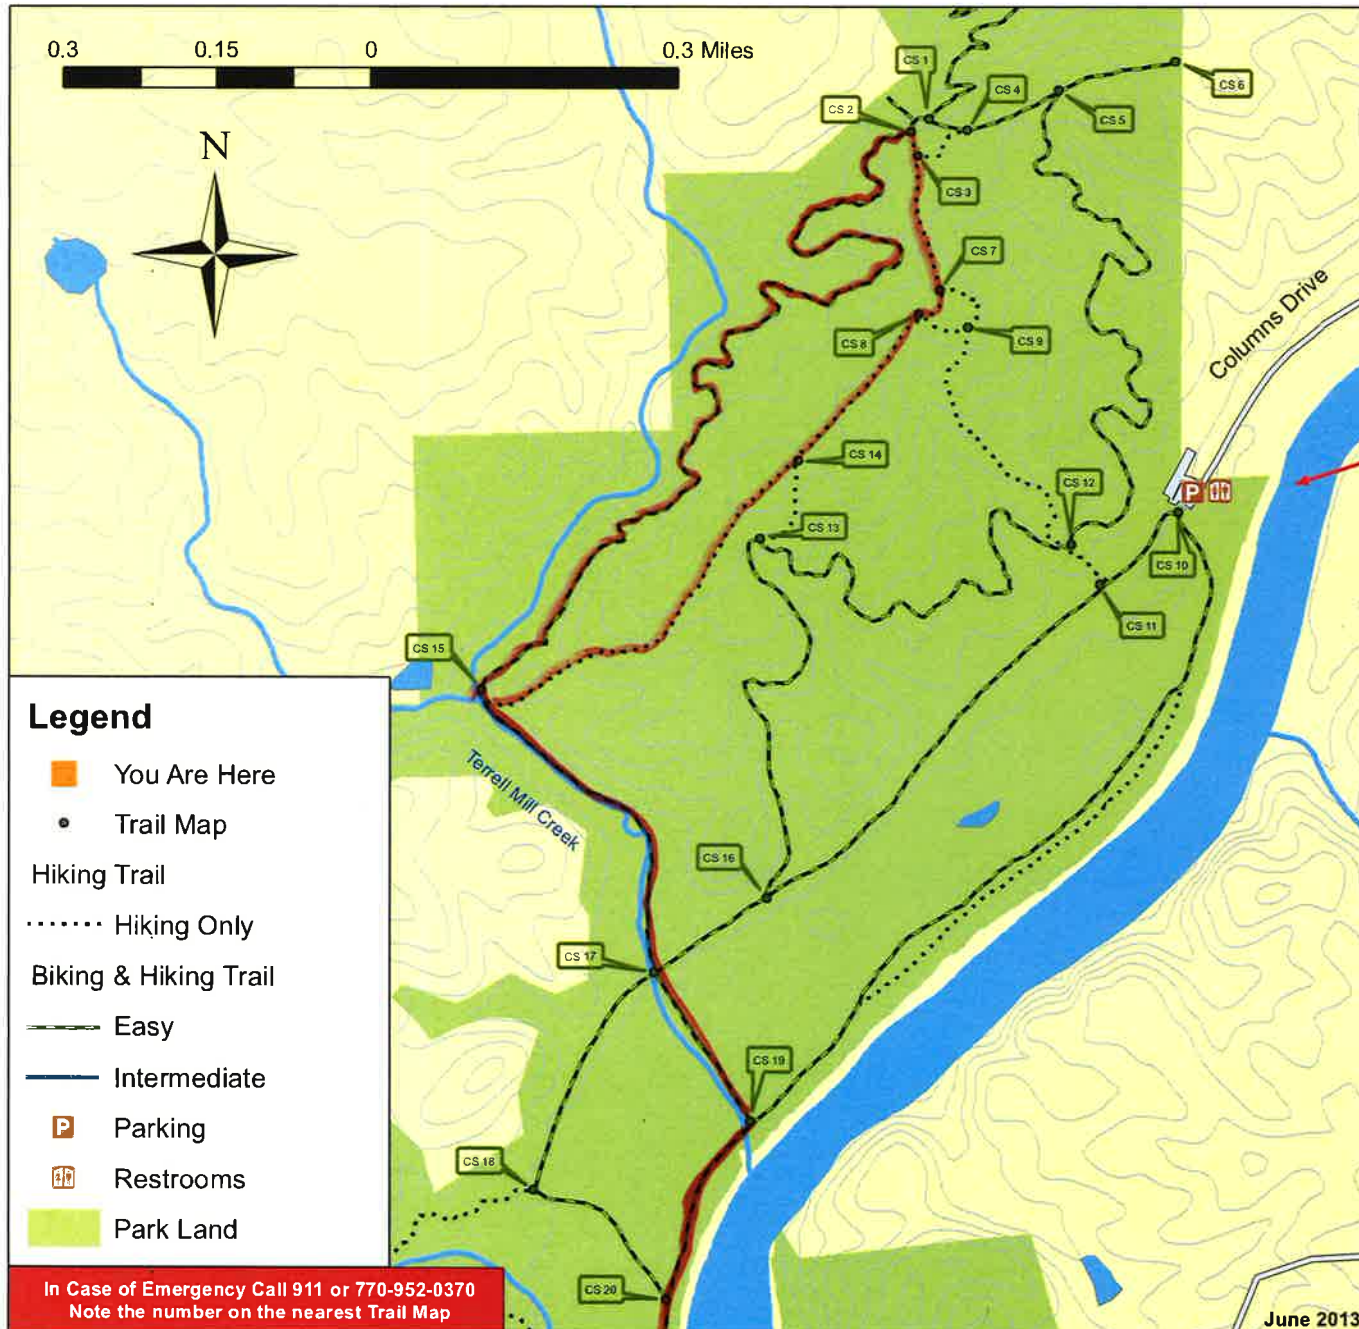

# Cochran Shoals Columns Drive

## Rules of the Trail

- Protect the trails — don't ride after rain.
- Bicyclists must follow one-way signs.
- 10 MPH speed limit for bicycles.
- Bicyclists yield to pedestrians.
- Protect yourself — always wear a helmet.

In Case of Emergency Call 911 or 770-952-0370  
Note the number on the nearest Trail Map

June 2013

Visit <http://go.usa.gov/2swm> or scan the code to view map.