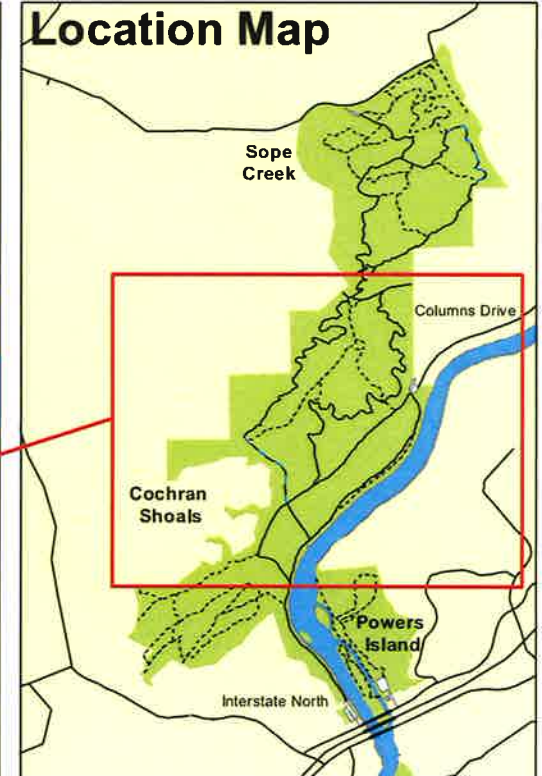

# Cochran Shoals Columns Drive

## Rules of the Trail

- Protect the trails — don't ride after rain.
- Bicyclists must follow one-way signs.
- 10 MPH speed limit for bicycles.
- Bicyclists yield to pedestrians.
- Protect yourself — always wear a helmet.

In Case of Emergency Call 911 or 770-952-0370  
Note the number on the nearest Trail Map

June 2013

Visit <http://go.usa.gov/2swm> or scan the code to view map.