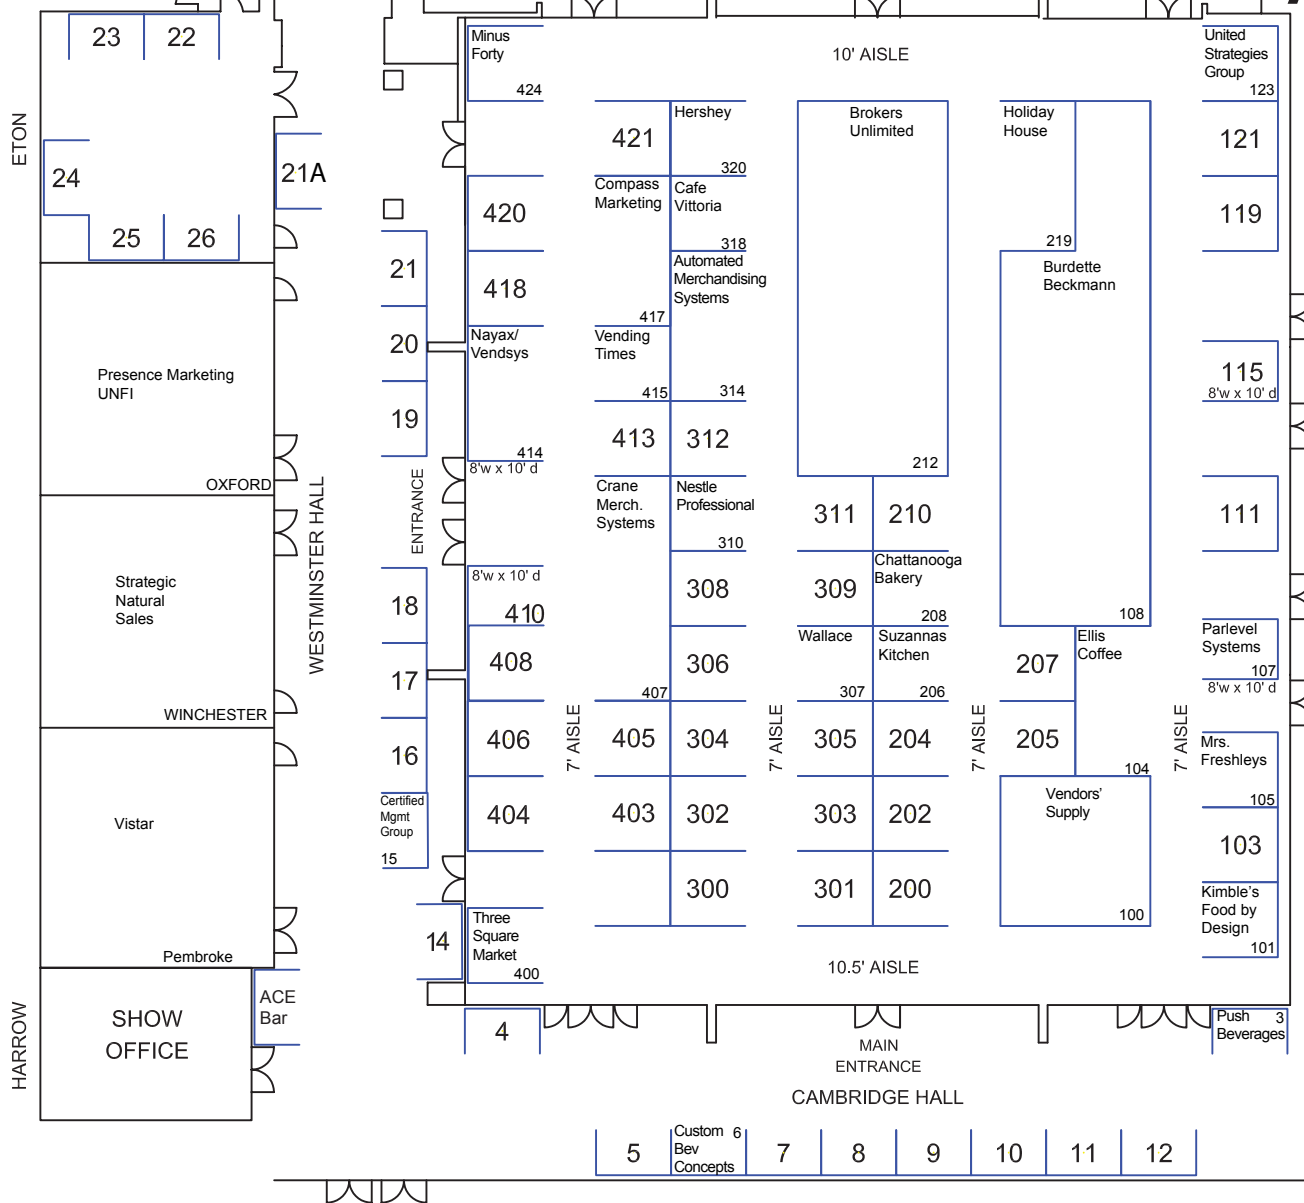

# Atlantic Coast Expo

**EMBASSY SUITES AT  
KINGSTON PLANTATION**  
October 10-12, 2019  
As of 1/15/2019

(81) 10 X 10  
 (4) 8X10  
 (45) 6X10