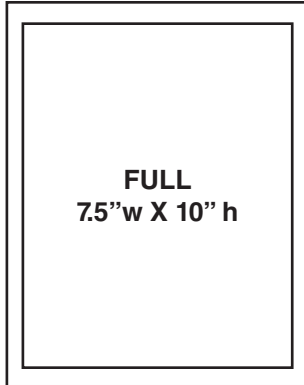

COMMON INTEREST

The official magazine of
Community Associations Institute,
Connecticut Chapter.

Contact us with questions,
or to reserve space at:
info@brainerdcommunications.com

Isn't it time you walked right in and met your target market?

The Connecticut Chapter of Community Associations Institute serves the educational, business, and networking needs of community associations in Connecticut. Members include condominium, cooperative, and homeowner associations as well as those who provide services and products to associations. Over 2,800 copies of *Common Interest* are mailed to chapter members, and prospective members.

☐ Yes, I'd like my ad to appear in the *Common Interest* magazine!

Company _____

Contact Person _____

Address _____

City, State, Zip _____

Phone _____ E-mail _____

Circle below to indicate your ad choice.

☐ Same ad will run each time.

☐ Ad will change during multiple insertions.

2024 DISPLAY ADVERTISING PRICES

Members: (prices are per insertion for b/w)

Size	1X	4X	8X
Full	$897	$818	$763
Half	$618	$489	$450
Quarter	$442	$415	$381
Eighth	$341	$323	$308

☐ Non-Members: Add 15%.

☐ I am a member and receive member price

COLOR ADS

Add $200 to any size ad when available.

2024 ISSUES/DEADLINES

(Check the issues you want to be in)

Issue	Deadline
☐ Issue 1	Jan. 5, 2024
☐ Issue 2	Mar. 8, 2024
☐ Issue 3	Apr. 12, 2024
☐ Issue 4	May 8, 2024
☐ Issue 5	Jun. 21, 2024
☐ Issue 6	Aug. 9, 2024
☐ Issue 7	Sept. 6, 2024
☐ Issue 8	Nov. 8, 2024

As of 12/14/23. Subject to change without notice.

PREMIUM PLACEMENT ADS

Members:

Back Cover $1491

Inside Front Cover $1381

Inside Back Cover $1320

Non-Members: Add 15%.

MECHANICAL REQUIREMENTS

Ads accepted in PDF format (with art & fonts embedded).

CLASSIFIED SERVICES DIRECTORY IN MAGAZINE

Members:

5 Line Listing $ 88 x 3 = $264

2.25" wide x 1" high Display $ 143 x 3 = $429

2.25" wide x 1.5" Deluxe $ 209 x 3 = $627

2.25" wide x 2.5" Super Deluxe $ 265 x 3 = $795

Email this completed form to info@brainerdcommunications.com