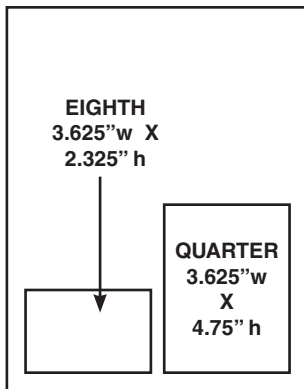

COMMON INTEREST

The official magazine of
Community Associations Institute,
Connecticut Chapter.

Contact us with questions,
or to reserve space at:
info@brainerdcommunications.com

Isn't it time you walked right in and met your target market?

The Connecticut Chapter of Community Associations Institute serves the educational, business, and networking needs of community associations in Connecticut. Members include condominium, cooperative, and homeowner associations as well as those who provide services and products to associations. Over 2,800 copies of *Common Interest* are mailed to chapter members, and prospective members.

☐ Yes, I'd like my ad to appear in the *Common Interest* magazine!

Company _____

Contact Person _____

Address _____

City, State, Zip _____

Phone _____ E-mail _____

Circle below to indicate your ad choice.

☐ Same ad will run each time.

☐ Ad will change during multiple insertions.

2024 DISPLAY ADVERTISING PRICES

Members: (prices are per insertion for b/w)

Size	1X	4X	8X
Full	$897	$818	$763
Half	$618	$489	$450
Quarter	$442	$415	$381
Eighth	$341	$323	$308

☐ Non-Members: Add 15%.

☐ I am a member and receive member price

COLOR ADS

Add $200 to any size ad when available.

2024 ISSUES/DEADLINES

(Check the issues you want to be in)

Issue	Deadline
☐ Issue 1	Jan. 5, 2024
☐ Issue 2	Mar. 8, 2024
☐ Issue 3	Apr. 12, 2024
☐ Issue 4	May 8, 2024
☐ Issue 5	Jun. 21, 2024
☐ Issue 6	Aug. 9, 2024
☐ Issue 7	Sept. 6, 2024
☐ Issue 8	Nov. 8, 2024

As of 12/14/23. Subject to change without notice.

PREMIUM PLACEMENT ADS

Members:

Back Cover $1491

Inside Front Cover $1381

Inside Back Cover $1320

Non-Members: Add 15%.

MECHANICAL REQUIREMENTS

Ads accepted in PDF format (with art & fonts embedded).

CLASSIFIED SERVICES DIRECTORY IN MAGAZINE

Members:

5 Line Listing $ 88 x 3 = $264

2.25" wide x 1" high Display $ 143 x 3 = $429

2.25" wide x 1.5" Deluxe $ 209 x 3 = $627

2.25" wide x 2.5" Super Deluxe $ 265 x 3 = $795

Email this completed form to info@brainerdcommunications.com