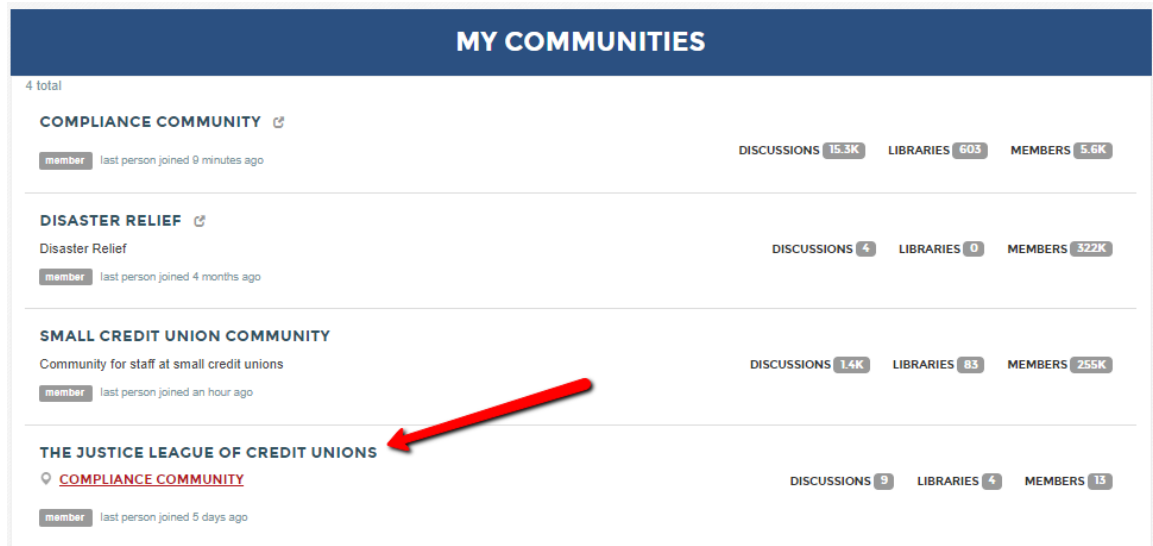

4. Find your League Compliance Community Page from list & Click on it