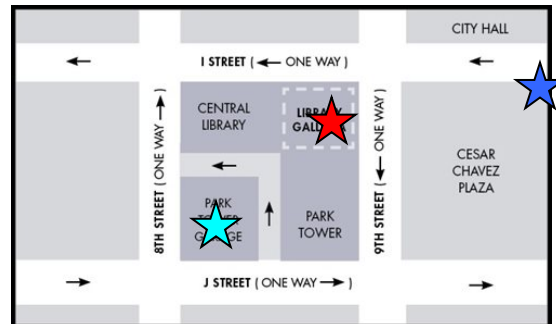

## CPTA LEGISLATIVE DAY

Tsakopoulos Library Galleria  
828 I Street  
Sacramento, CA 95814

### Details for Attendees:

The nearest parking garages to the Tsakopoulos Library Galleria are:

- ★ **Sacramento Public Parking Lot**  
10th and I Streets, entrance on 10th Street
- ★ **Park Tower Garage**  
J Street entrance, between 8th and 9th Streets

**PARKING** - There is no parking available for cars directly in front of the Library Galleria. There are parking garages located at 10th & I streets and between 8<sup>th</sup> and 9<sup>th</sup> on J street, both are less than 1 block from the Library Galleria.