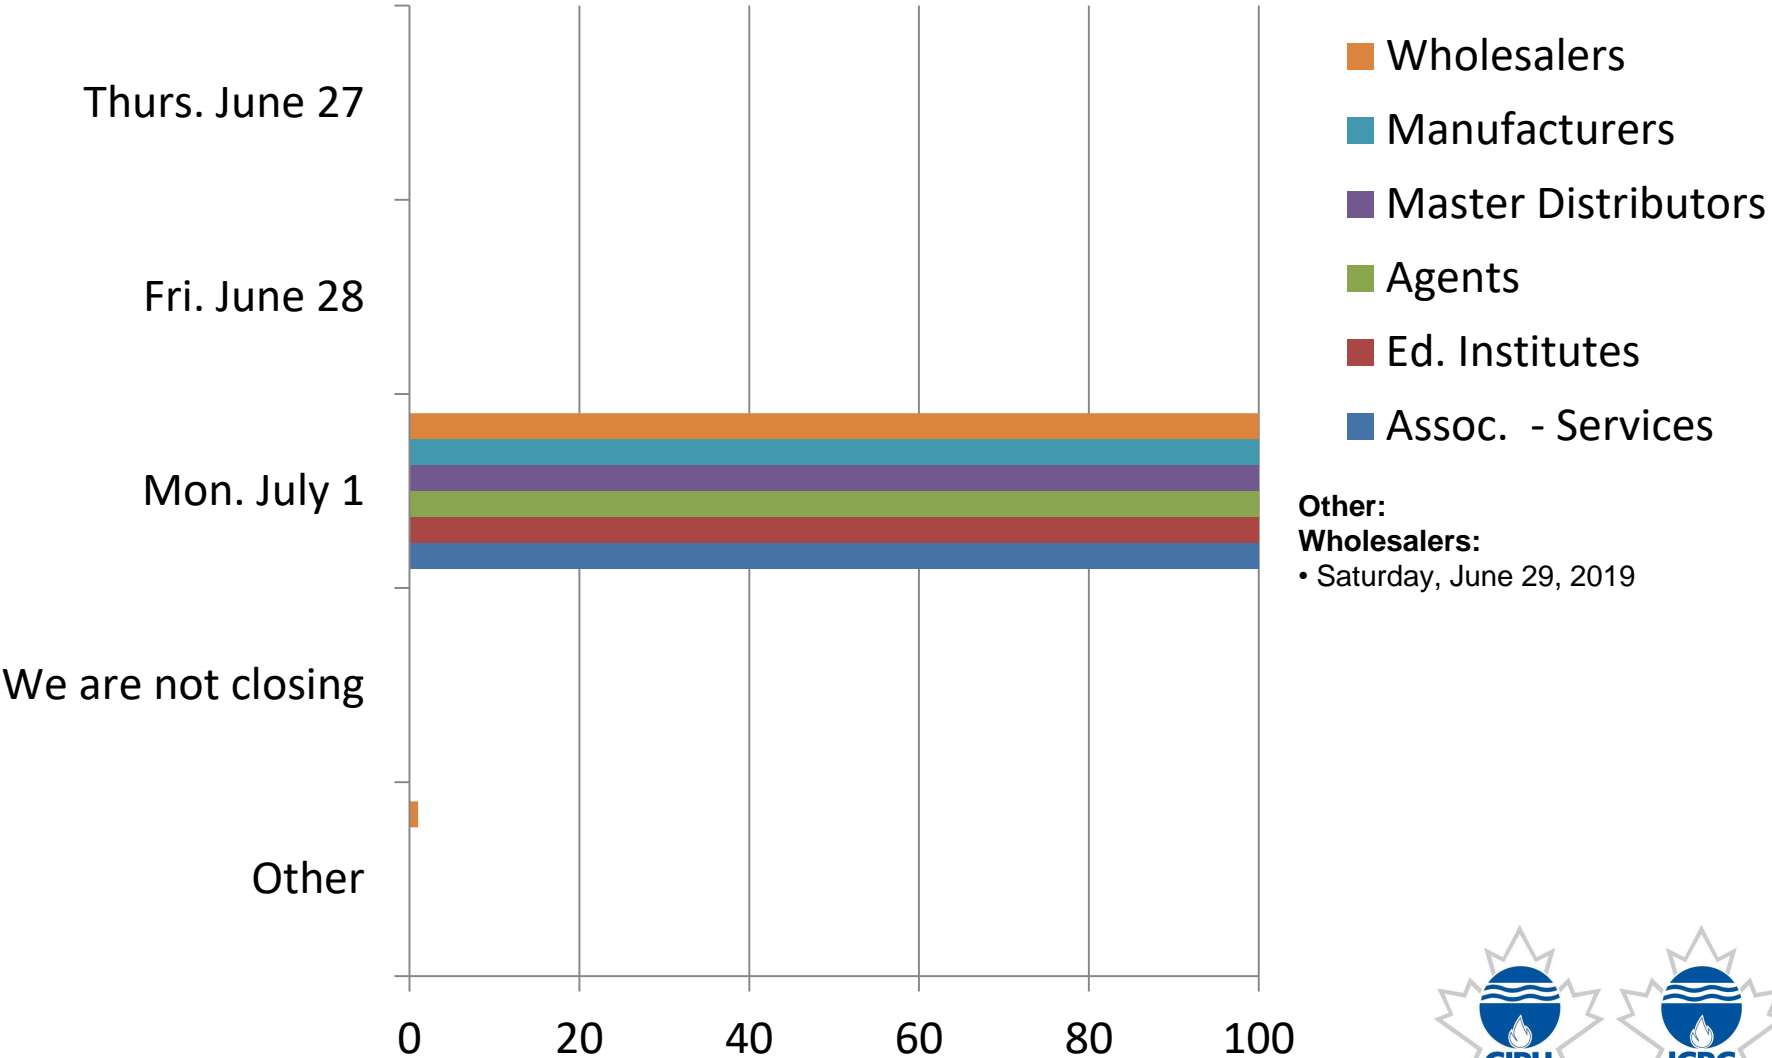

Please indicate which date your office will be closing for Canada Day.
Canada Day - Monday, July 1, 2019