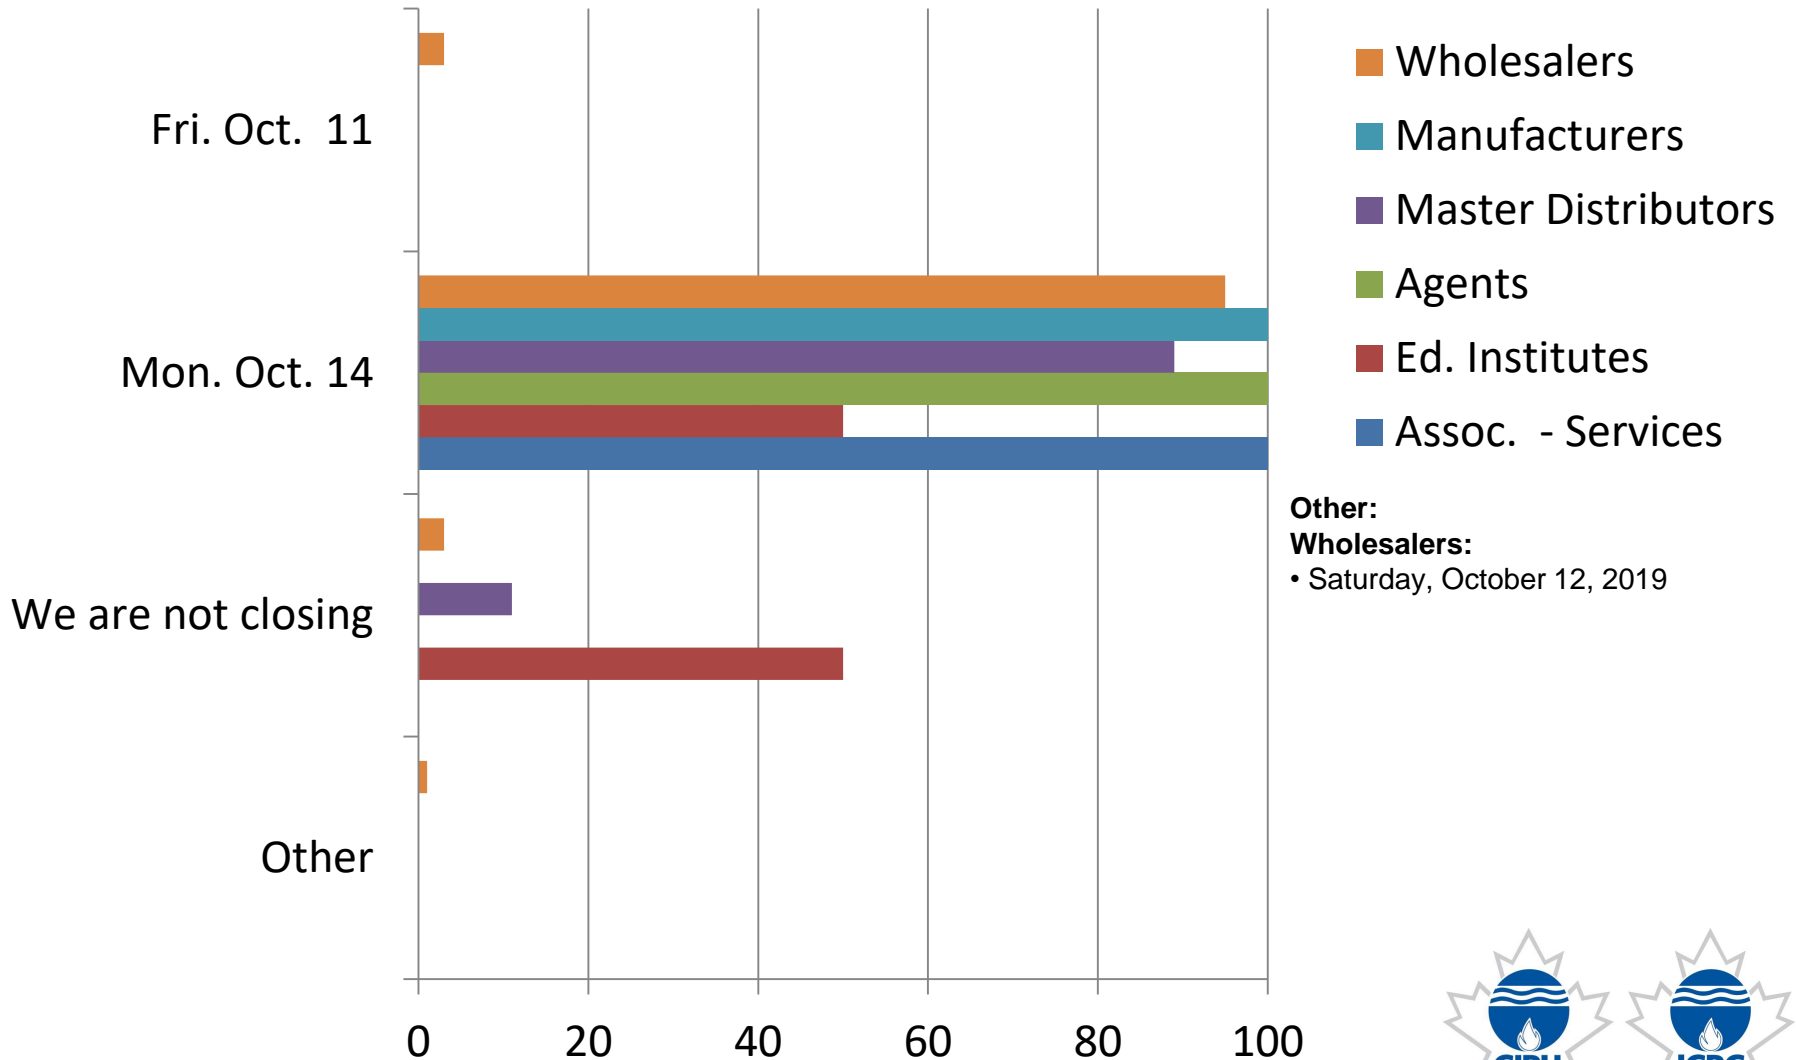

Please indicate which date(s) your office will be closing for Thanksgiving Day.
Thanksgiving - Monday, October 14, 2019