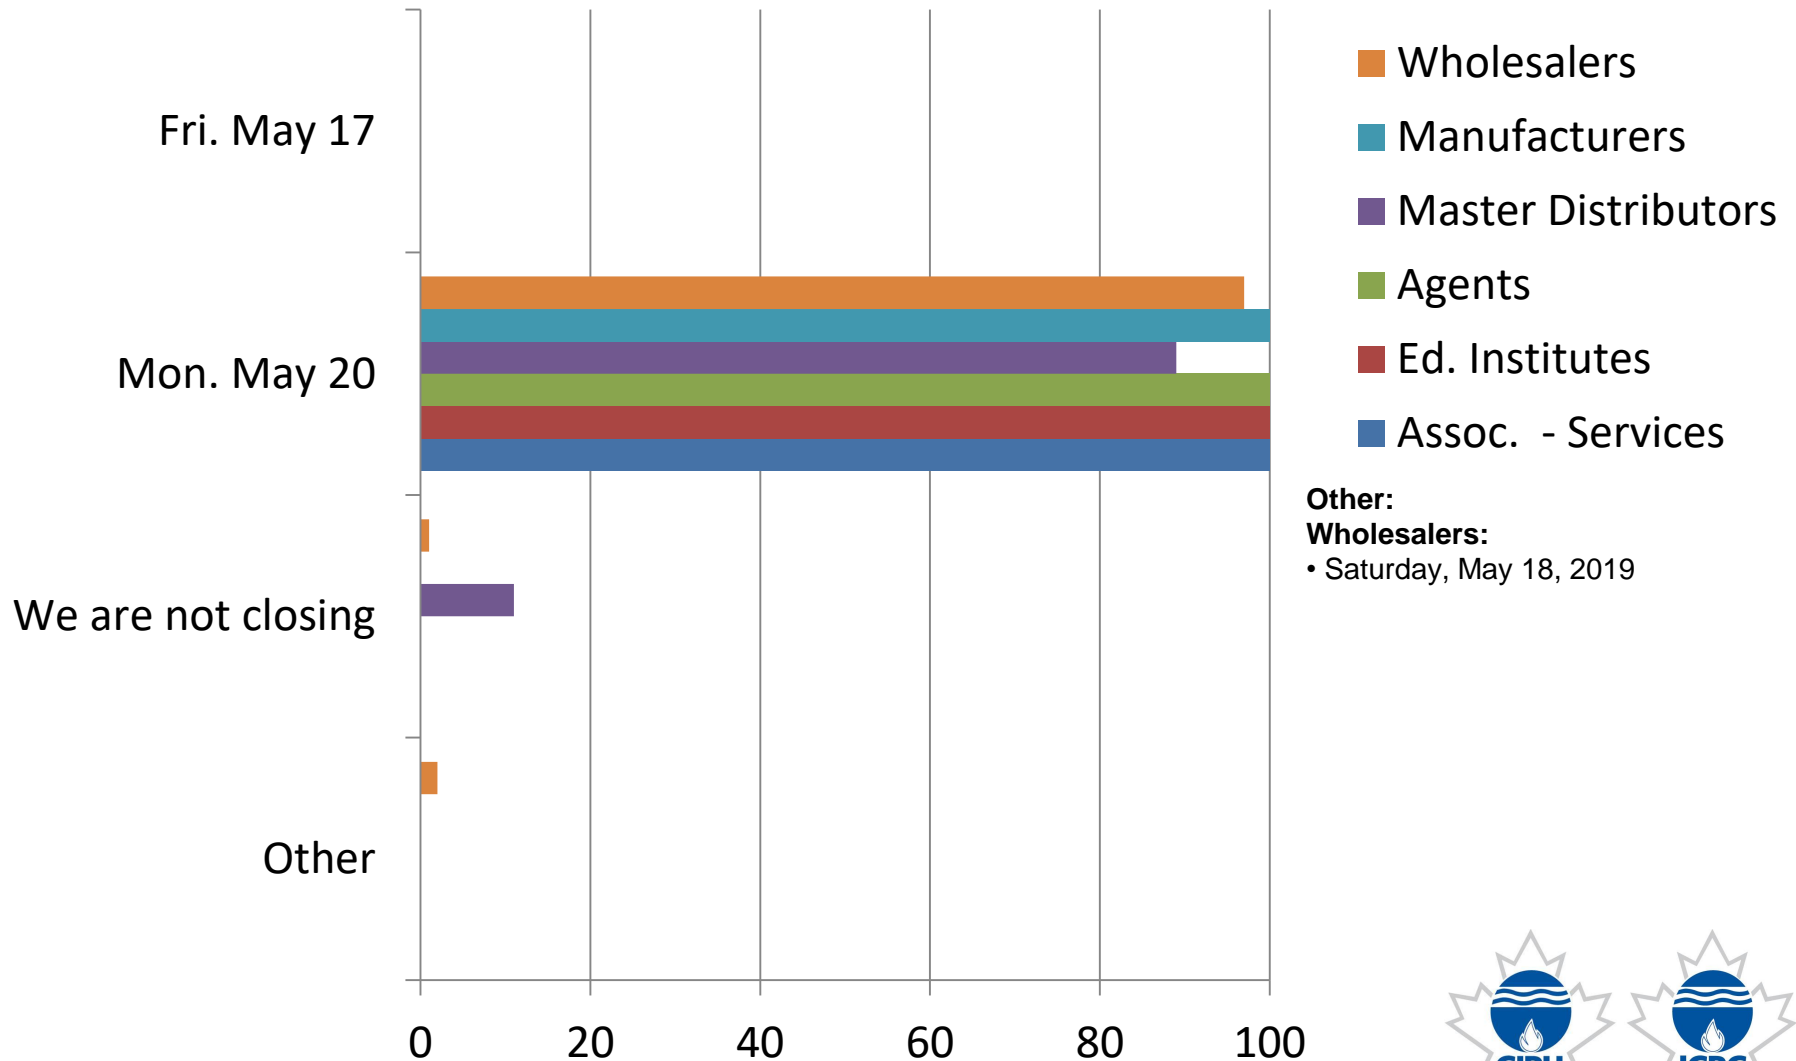

Please indicate which date(s) your office will be closing for Victoria Day/Journée nationale des patriotes (QC).

Victoria Day/Journée nationale des patriotes - Monday, May 20, 2019