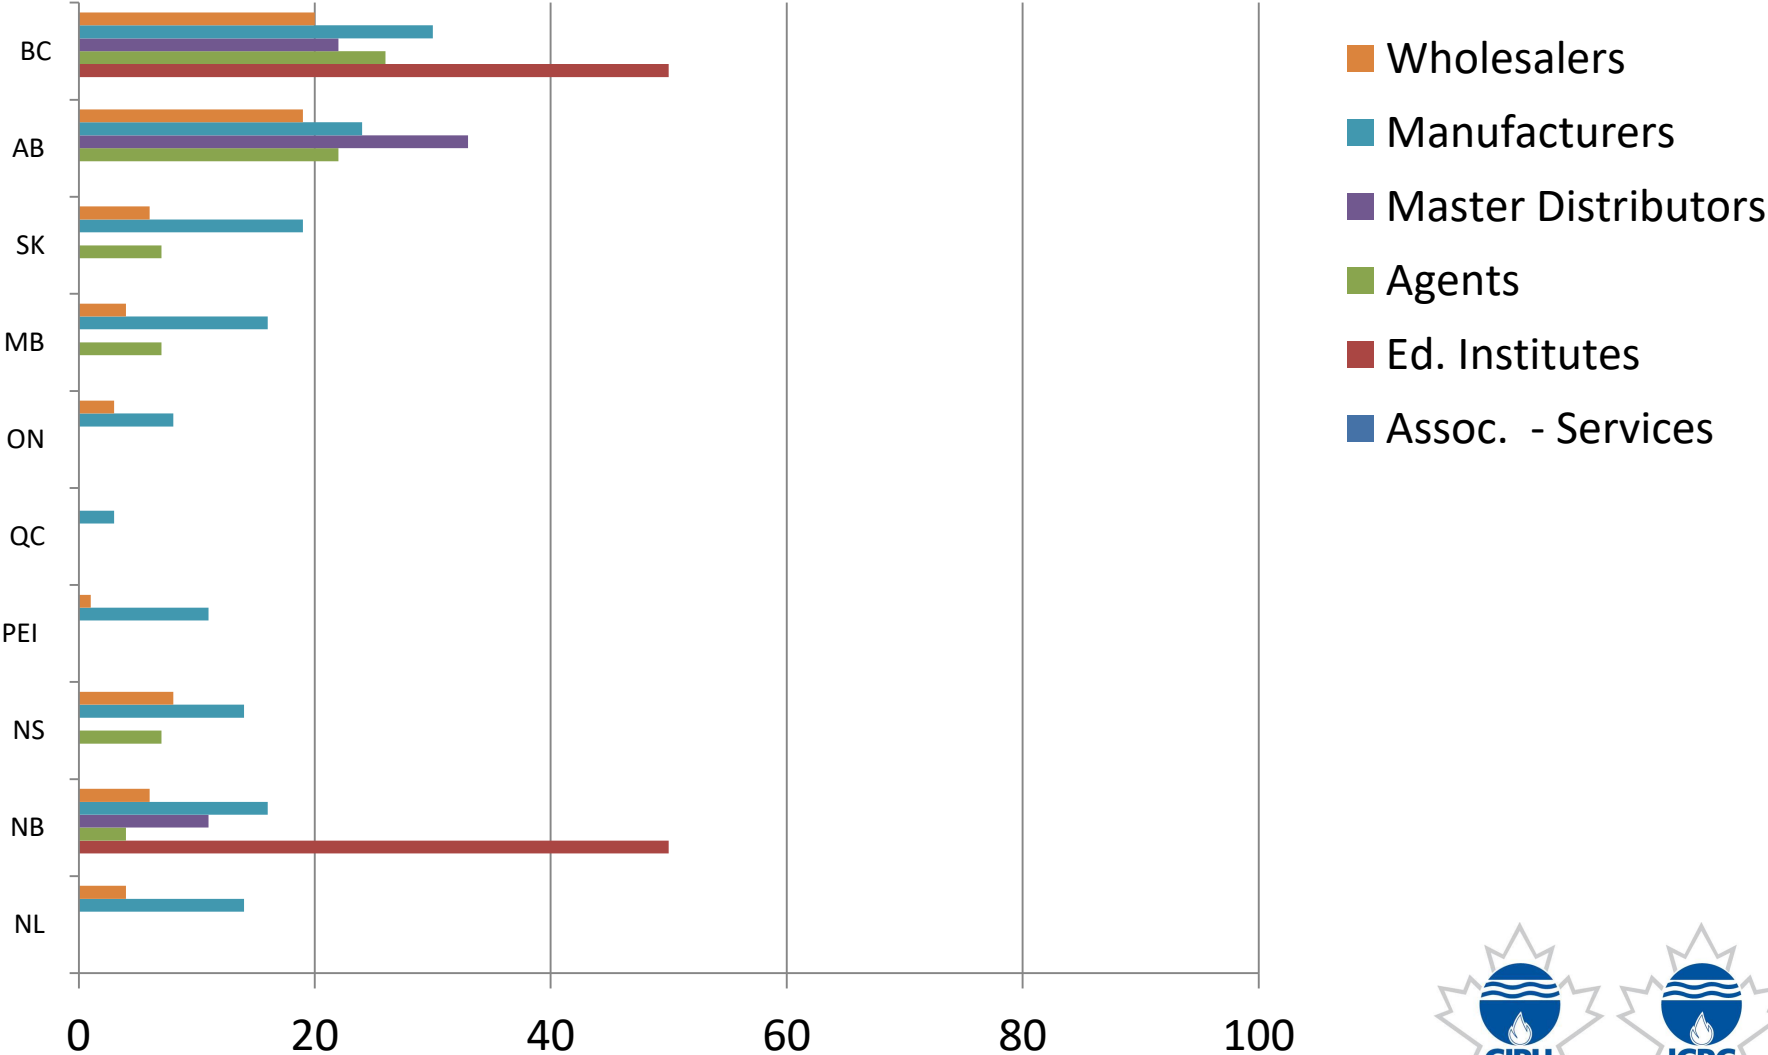

Please indicate if you will be closing for Remembrance Day on Monday, November 11, 2019.

Yes, we will be closed: