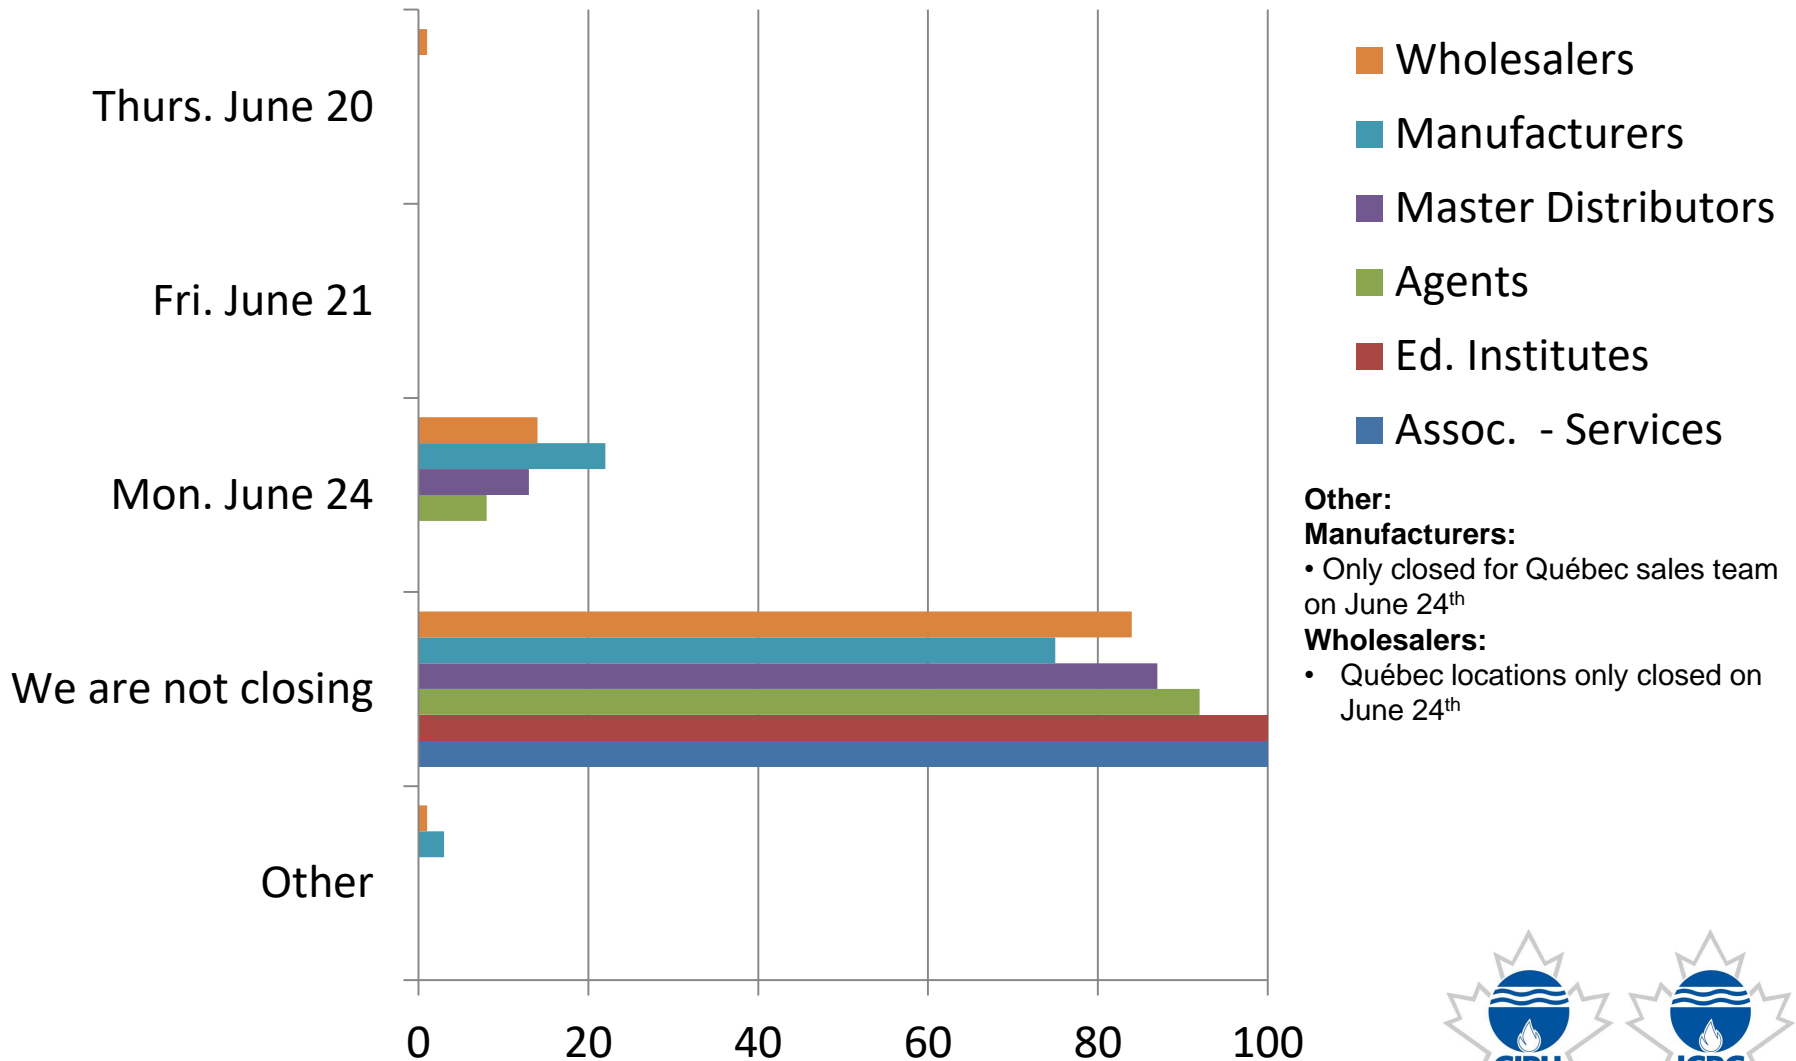

Please indicate which date your office will be closing for St. Jean Baptiste Day.
St. Jean Baptiste Day - Monday, June 24, 2019