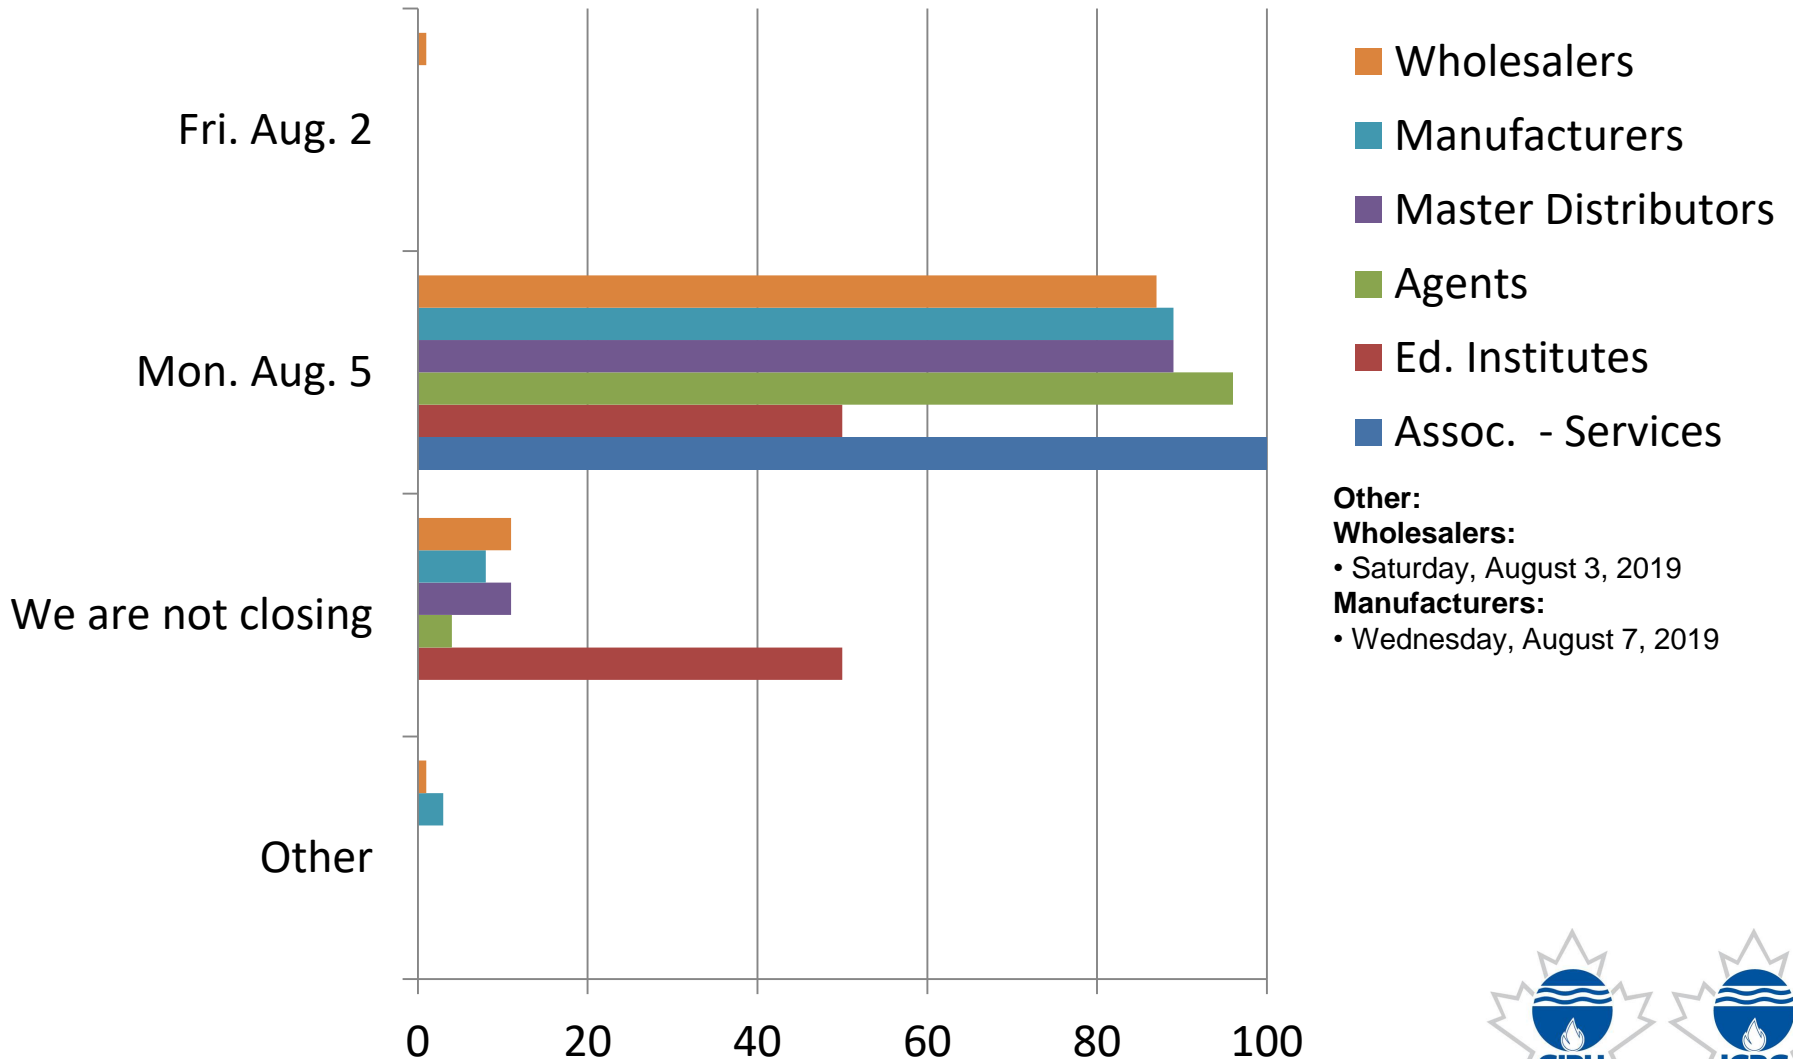

Please indicate which date(s) your office will be closing for the August Civic holiday.

Civic holiday - Monday, August 5, 2019