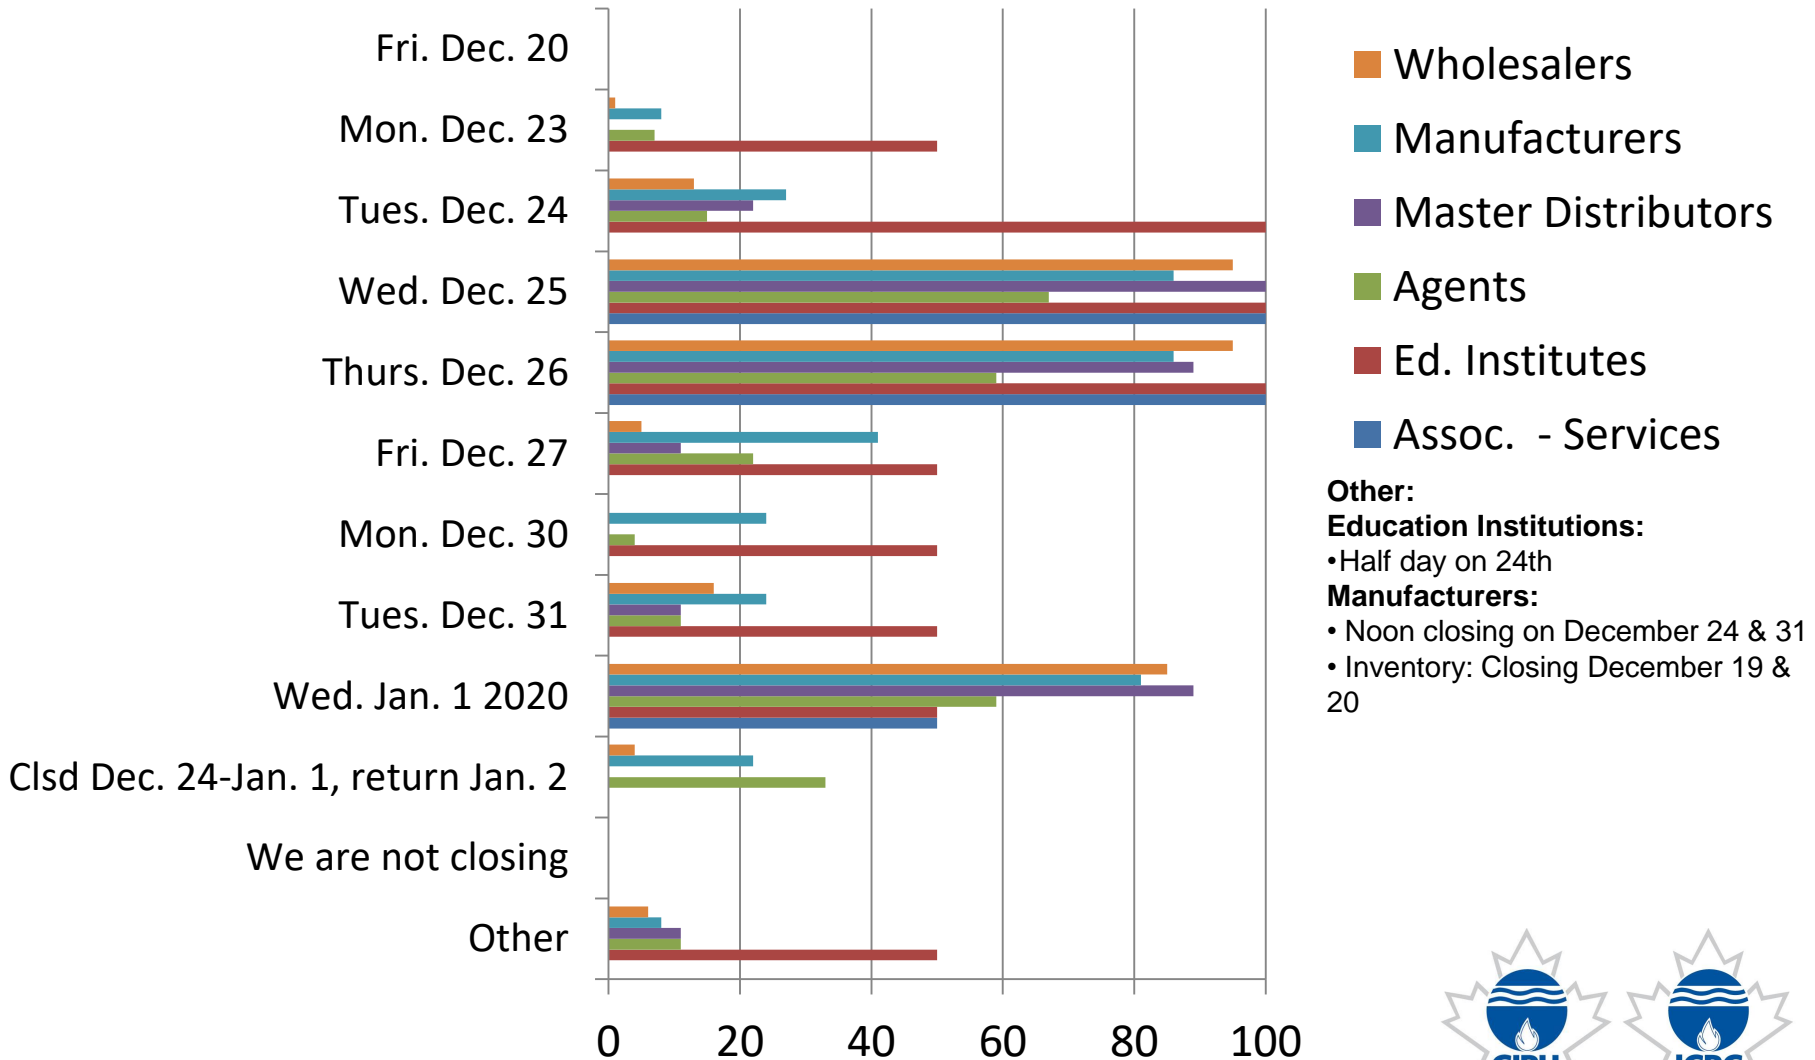

**Other:**  
**Wholesalers:**  
• Saturday, August 31, 2019

Please indicate which date(s) your office will be closing for Thanksgiving Day.  
Thanksgiving - Monday, October 14, 2019

Please indicate if you will be closing for Remembrance Day on Monday, November 11, 2019.

Yes, we will be closed:

**Please indicate which date(s) your office will be closing for the Christmas season**  
**Christmas - Wednesday, December 25, 2019    Boxing Day - Thursday, December**  
**26, 2019    New Years Day - Wednesday, January 1, 2020**

**Other:**  
**Education Institutions:**  
 • Half day on 24th  
**Manufacturers:**  
 • Noon closing on December 24 & 31  
 • Inventory: Closing December 19 & 20