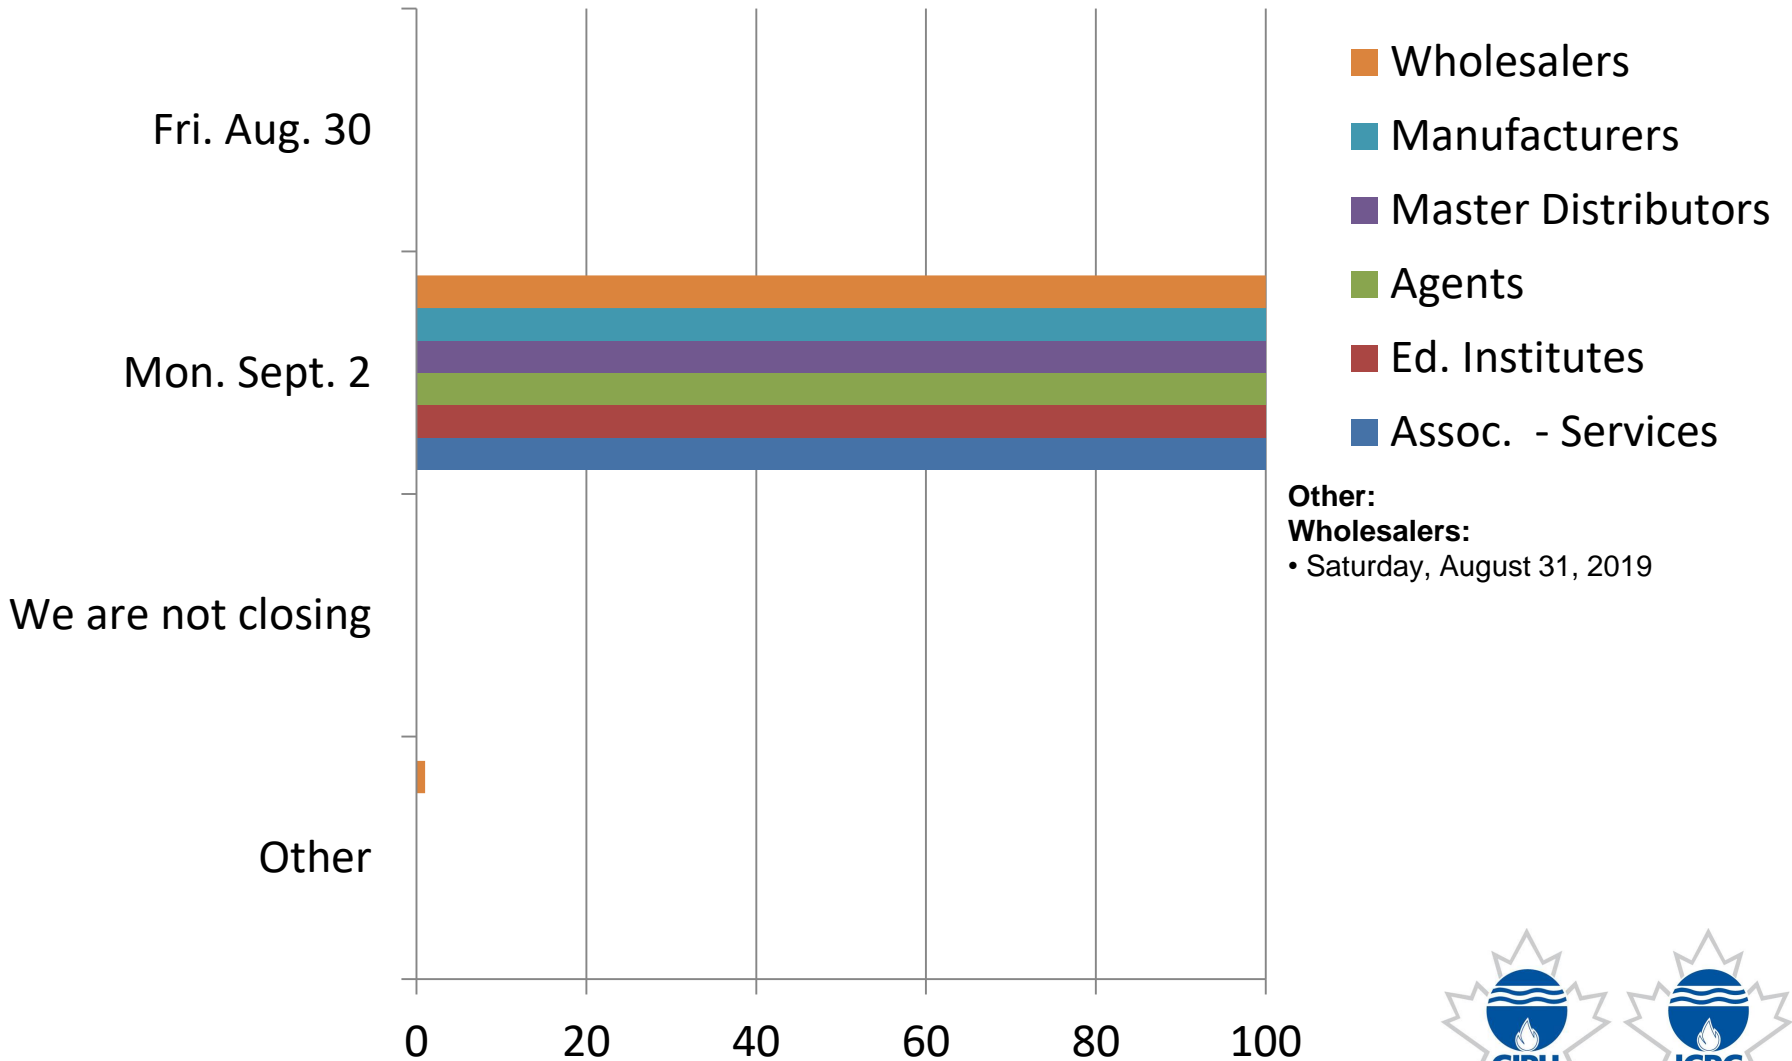

**Please indicate which date(s) your office will be closing for Labour Day.
Labour Day - Monday, September 2, 2019**

Other:
Wholesalers:
• Saturday, August 31, 2019