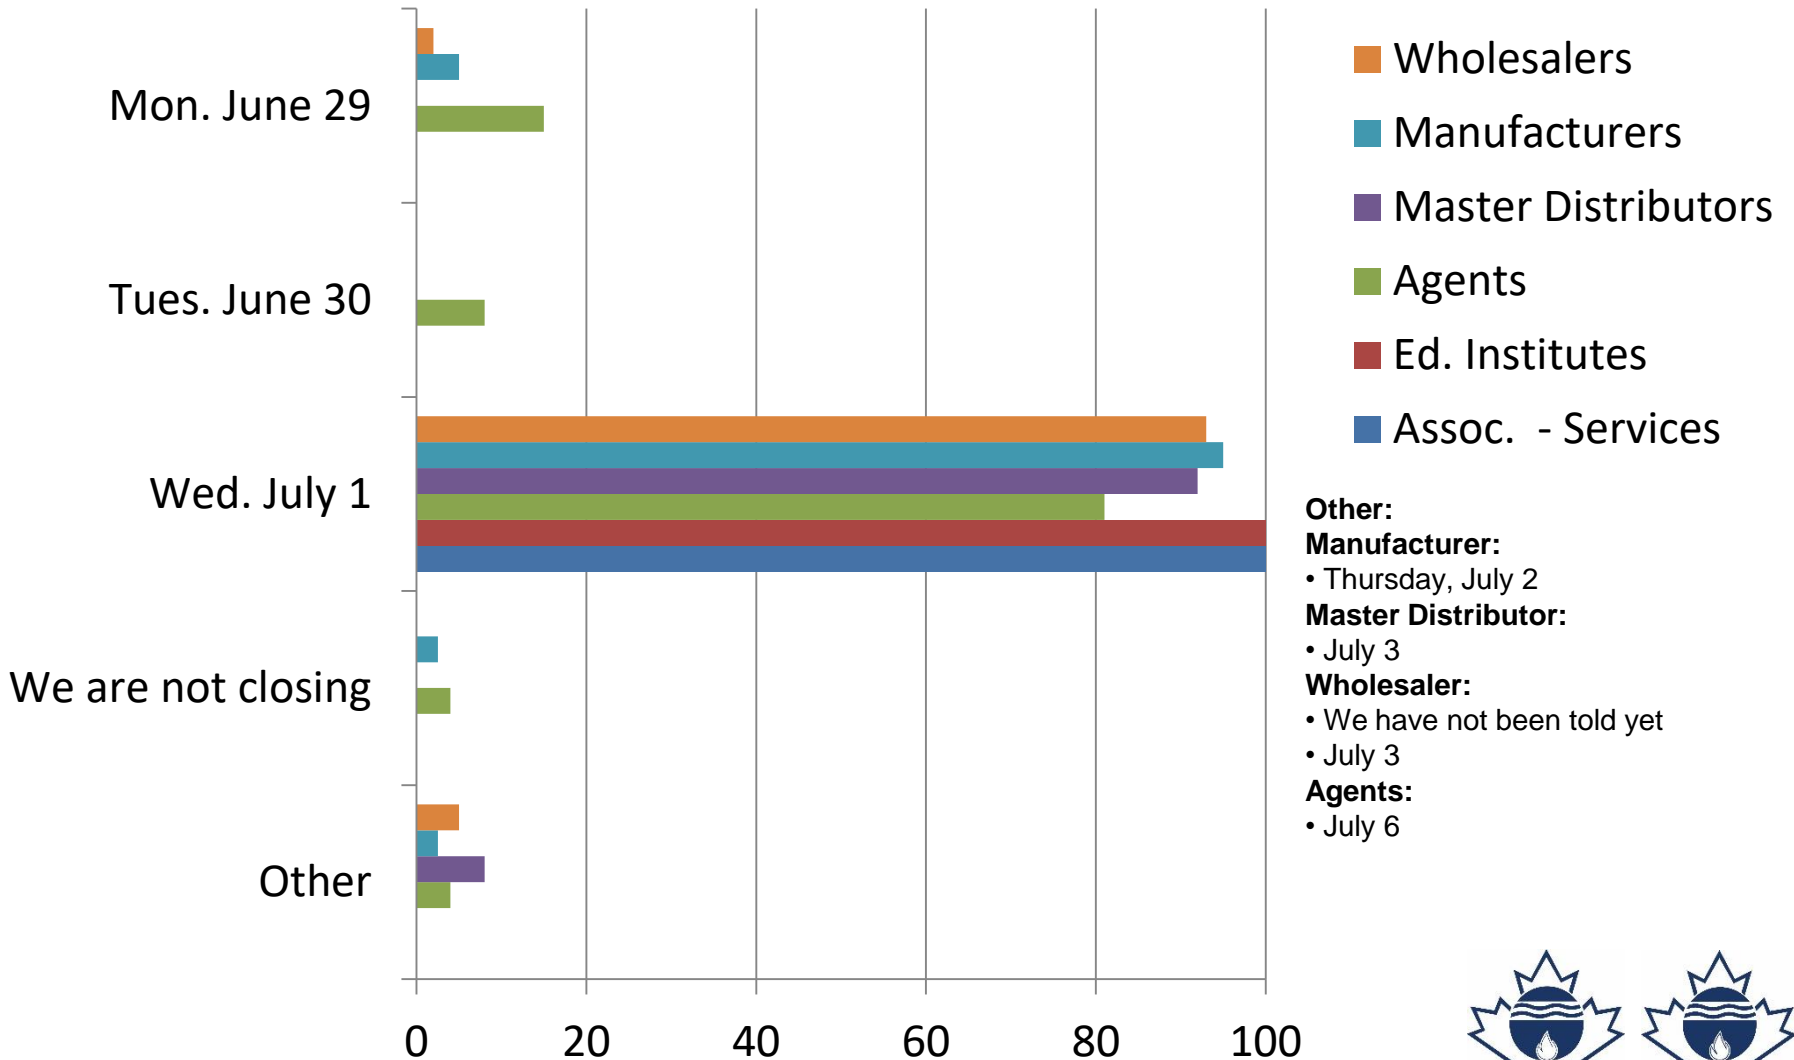

Please indicate which date your office will be closing for Canada Day.
Canada Day - Wednesday, July 1, 2020