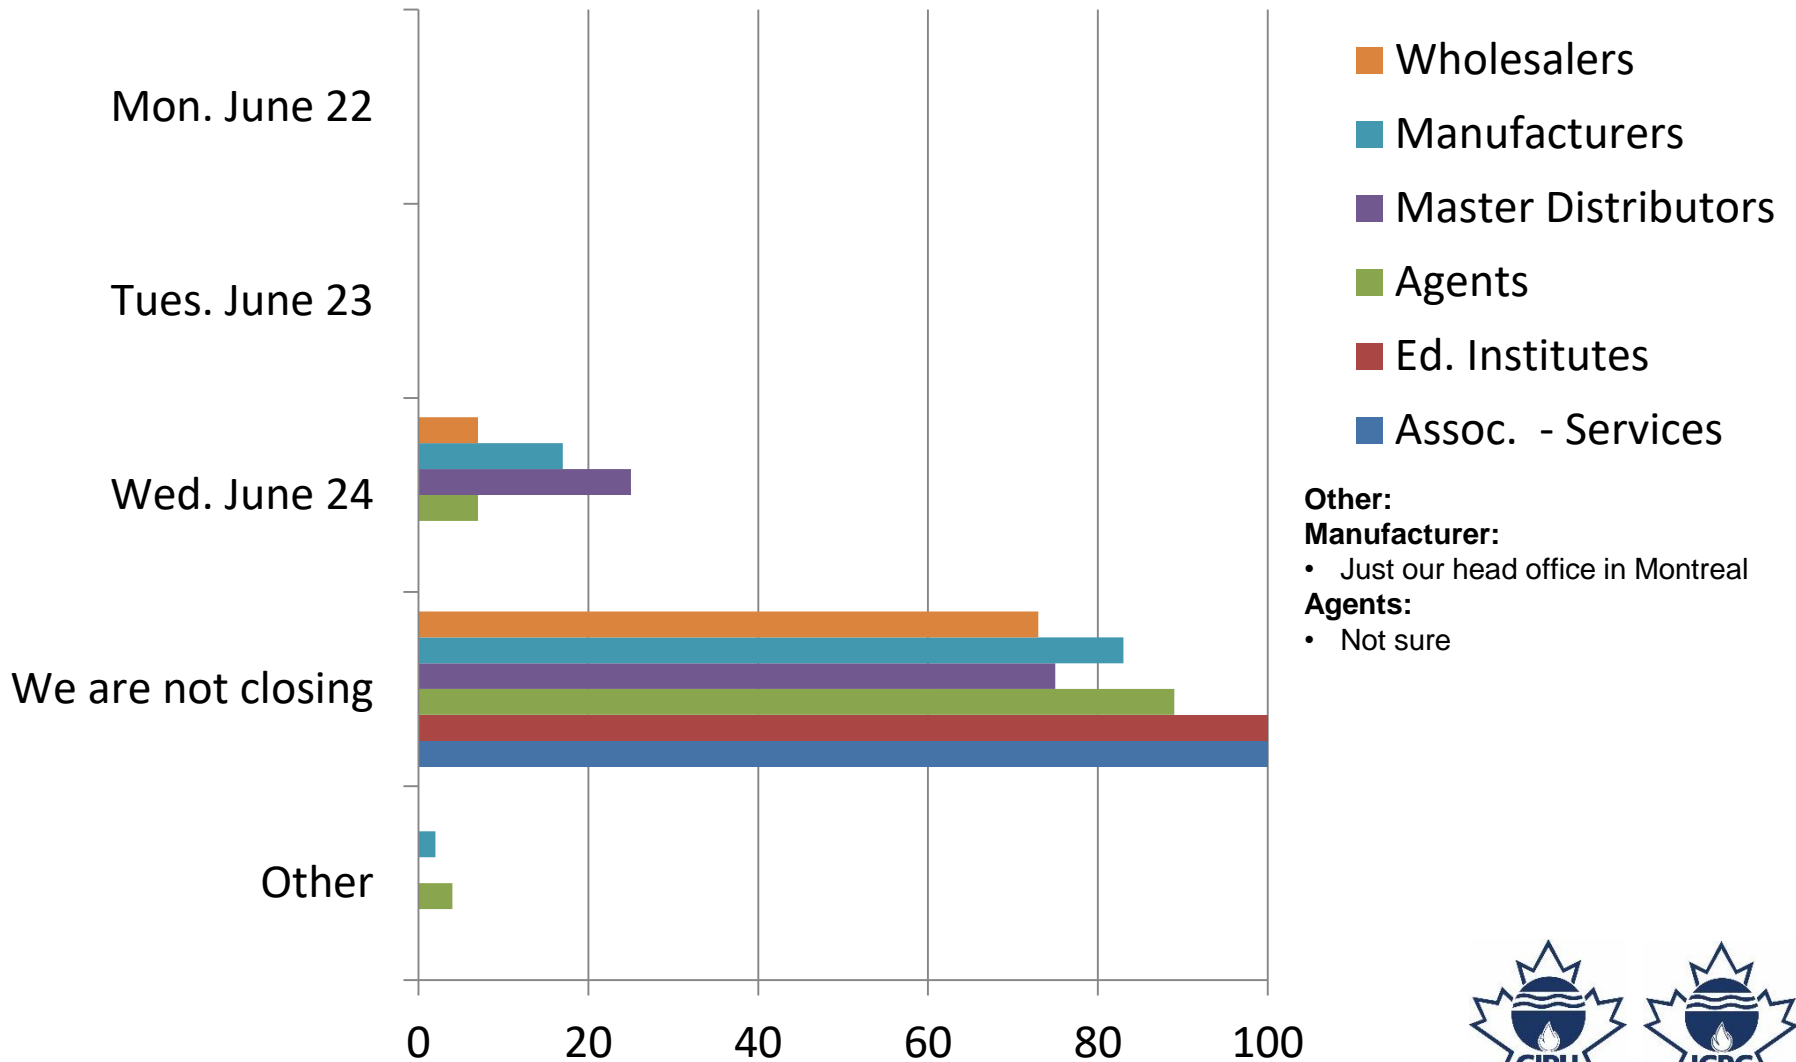

Please indicate which date your office will be closing for St. Jean Baptiste Day.
St. Jean Baptiste Day - Wednesday, June 24, 2020