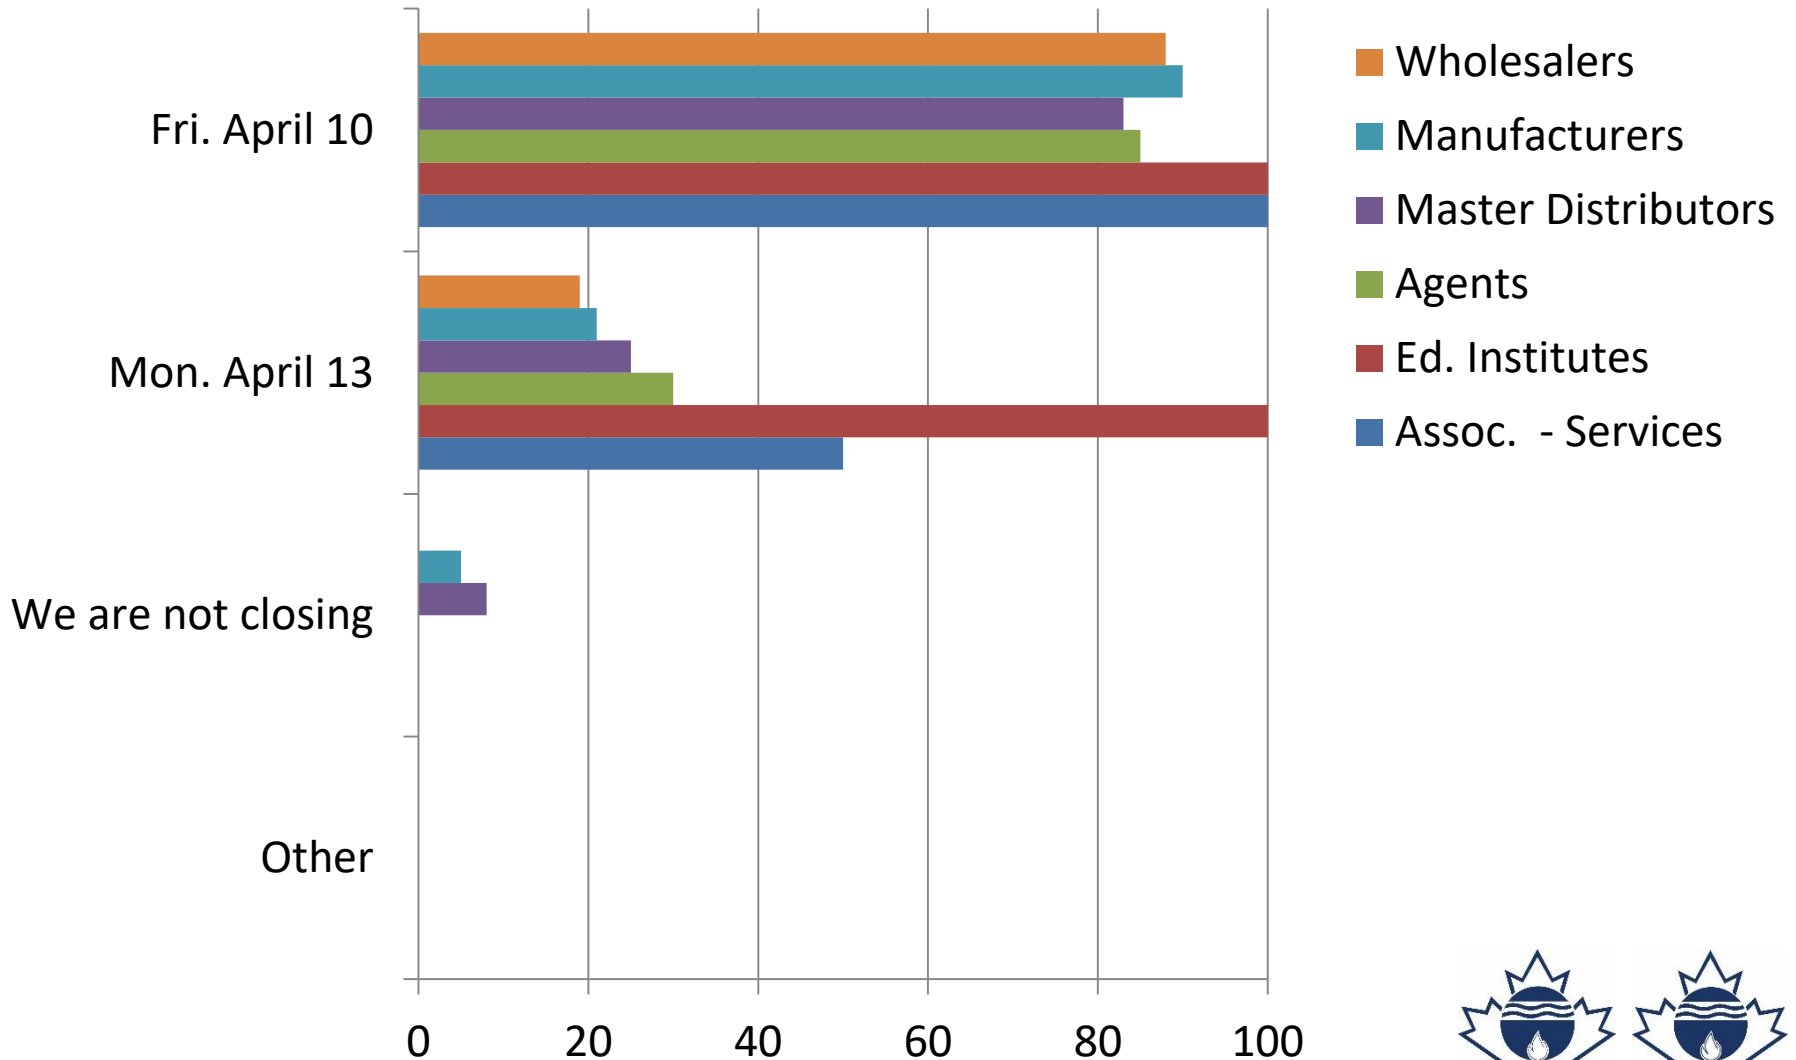

2020 Holiday Closings

Please indicate which date your office will be closed for Family Day/Louis Riel Day/Islander Day/Heritage Day

Please indicate which date your office will be closed for Family Day/Louis Riel Day/Islander Day/Heritage Day.
 Family Day (BC) - Monday, February 18, 2019 Family Day (AB, SK, ON, NB, SK) - Monday, February 18, 2019 Louis Riel Day (MB) - Monday, February 18, 2019 Islander Day (PEI) - Monday, February 18, 2019 Heritage Day (NS) - Monday, February, 18, 2019

Please indicate which date(s) your office will be closing for Easter.
Good Friday - Friday, April 10, 2020 Easter Monday - Monday, April 13, 2020

Please indicate which date(s) your office will be closing for Victoria Day/Journée nationale des patriotes (QC).