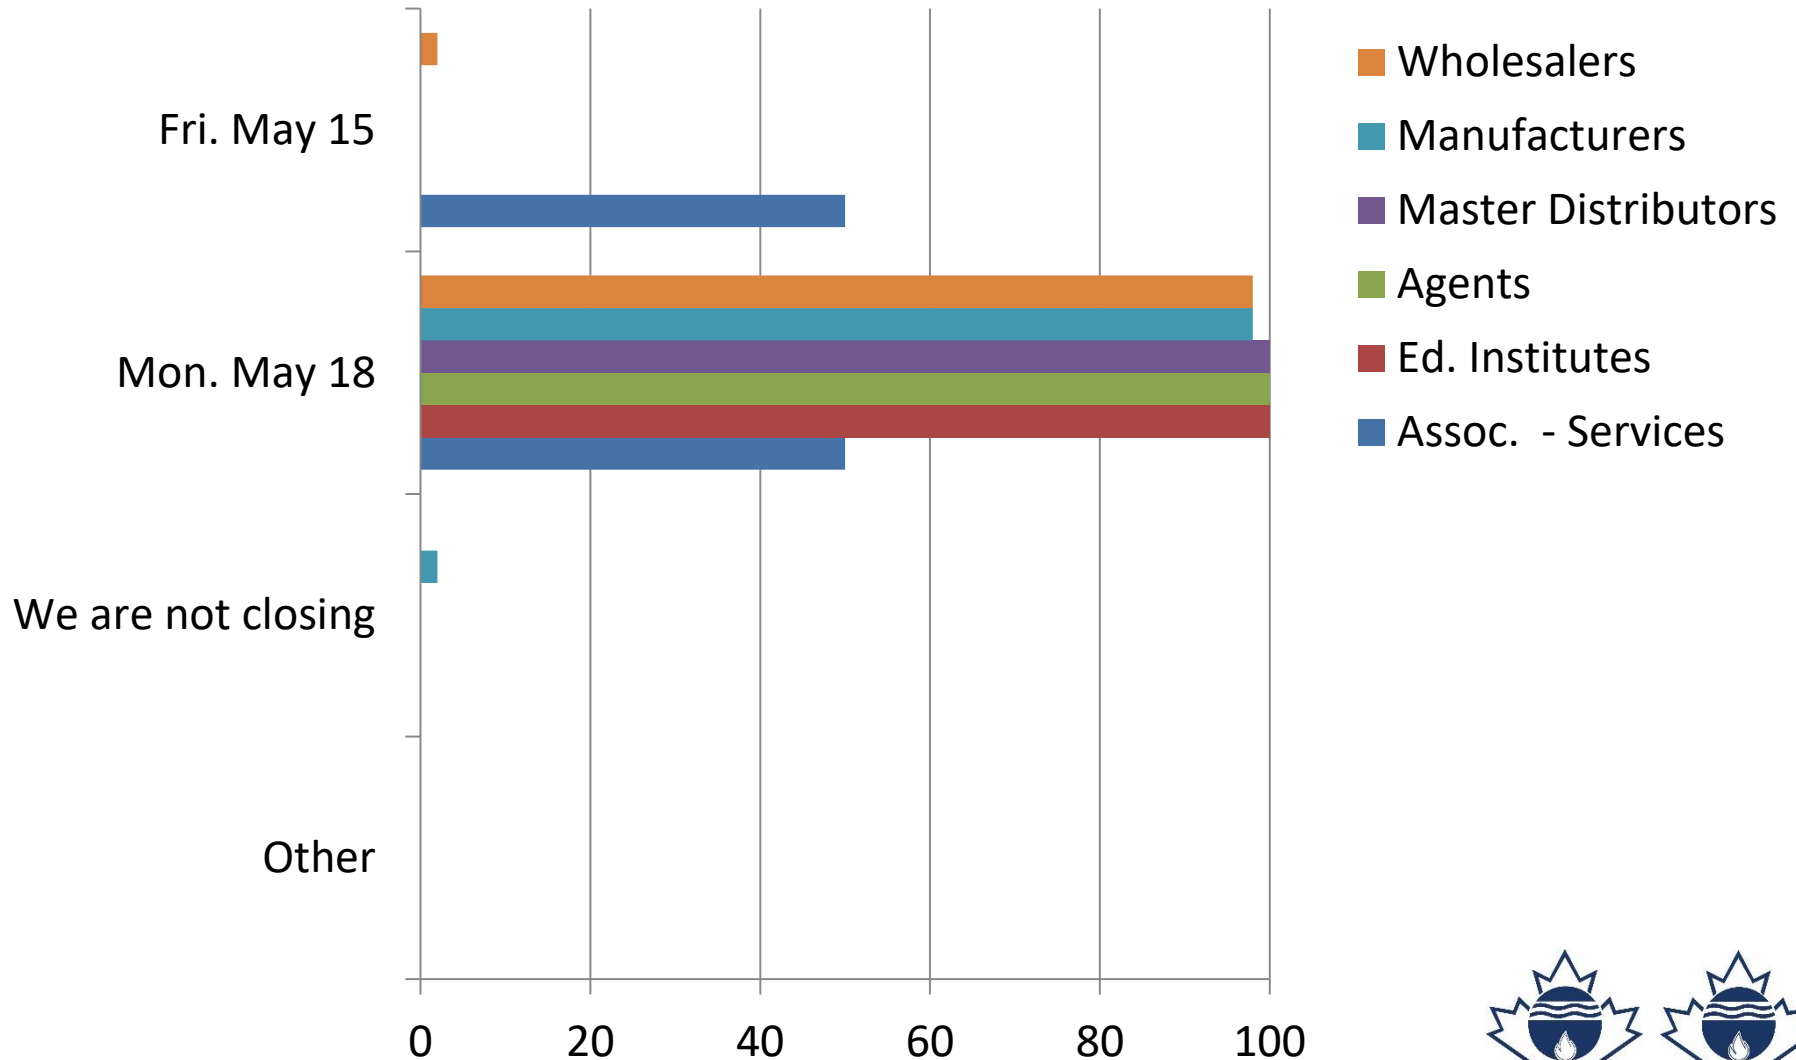

Please indicate which date(s) your office will be closing for Victoria Day/Journée nationale des patriotes (QC).

Victoria Day/Journée nationale des patriotes - Monday, May 18, 2020