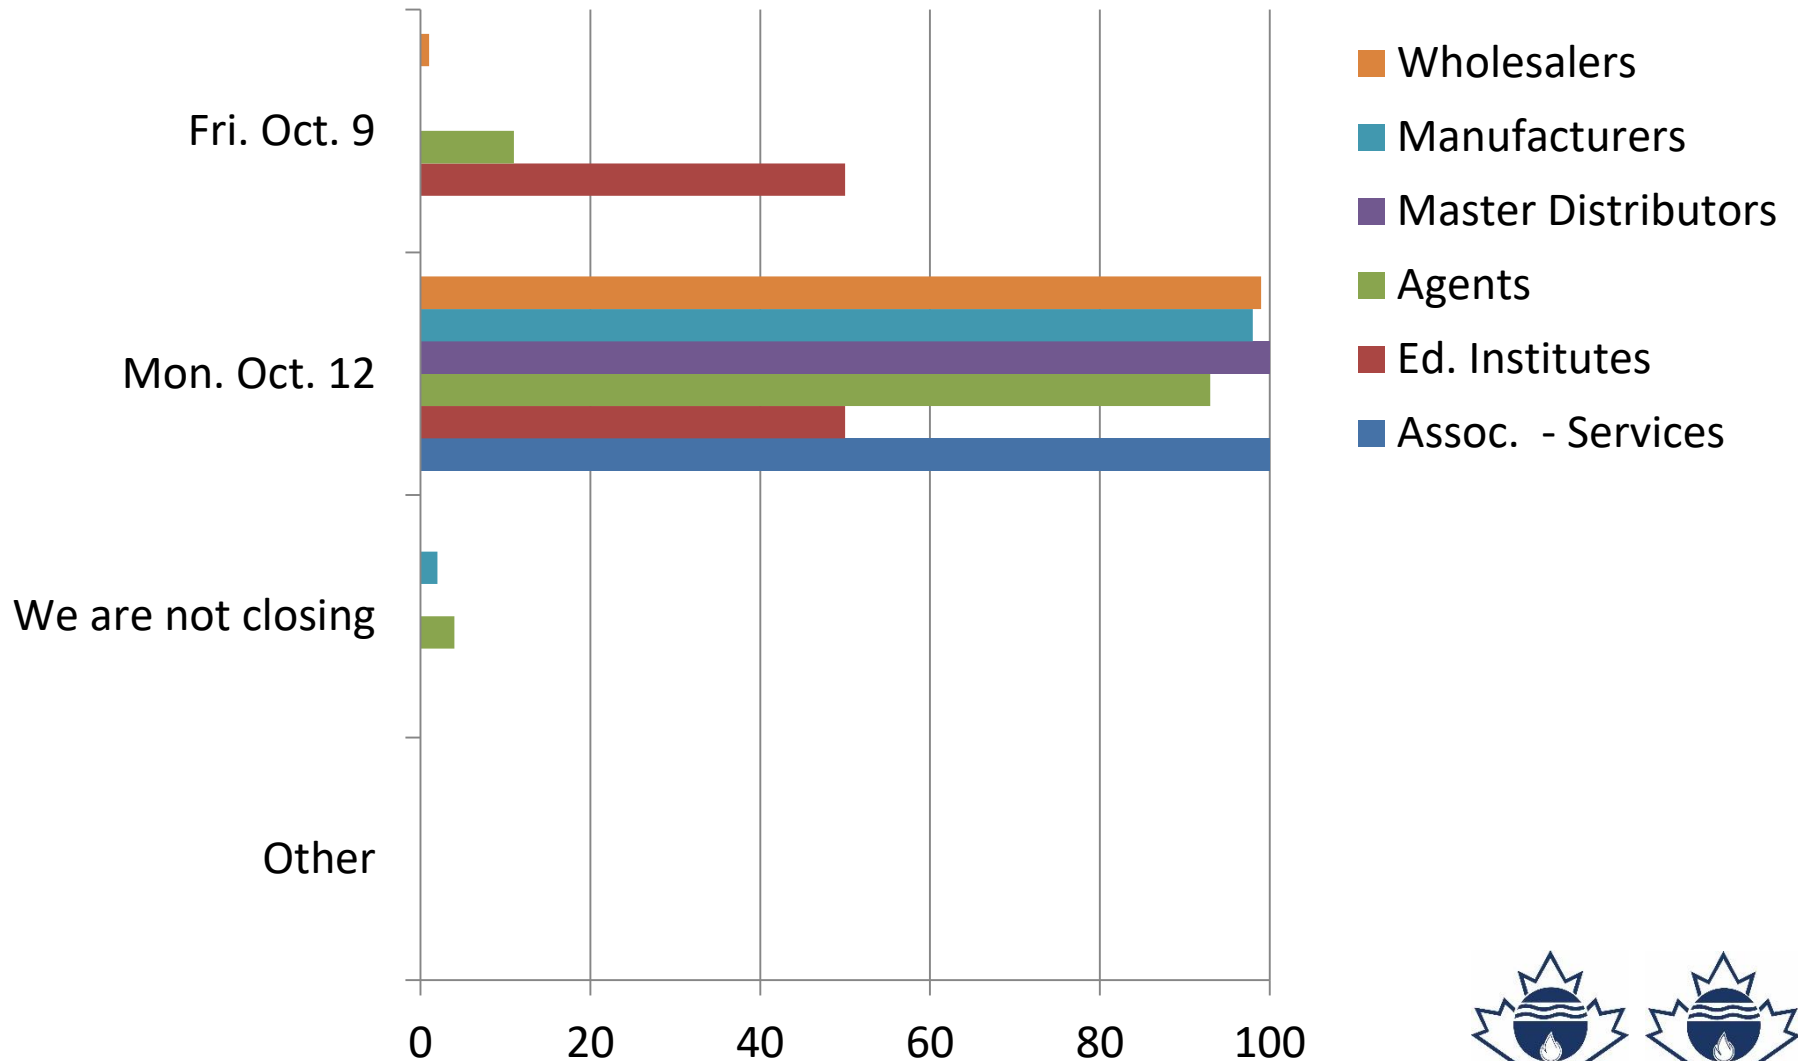

**Please indicate which date(s) your office will be closing for Thanksgiving Day.
Thanksgiving - Monday, October 12, 2020**