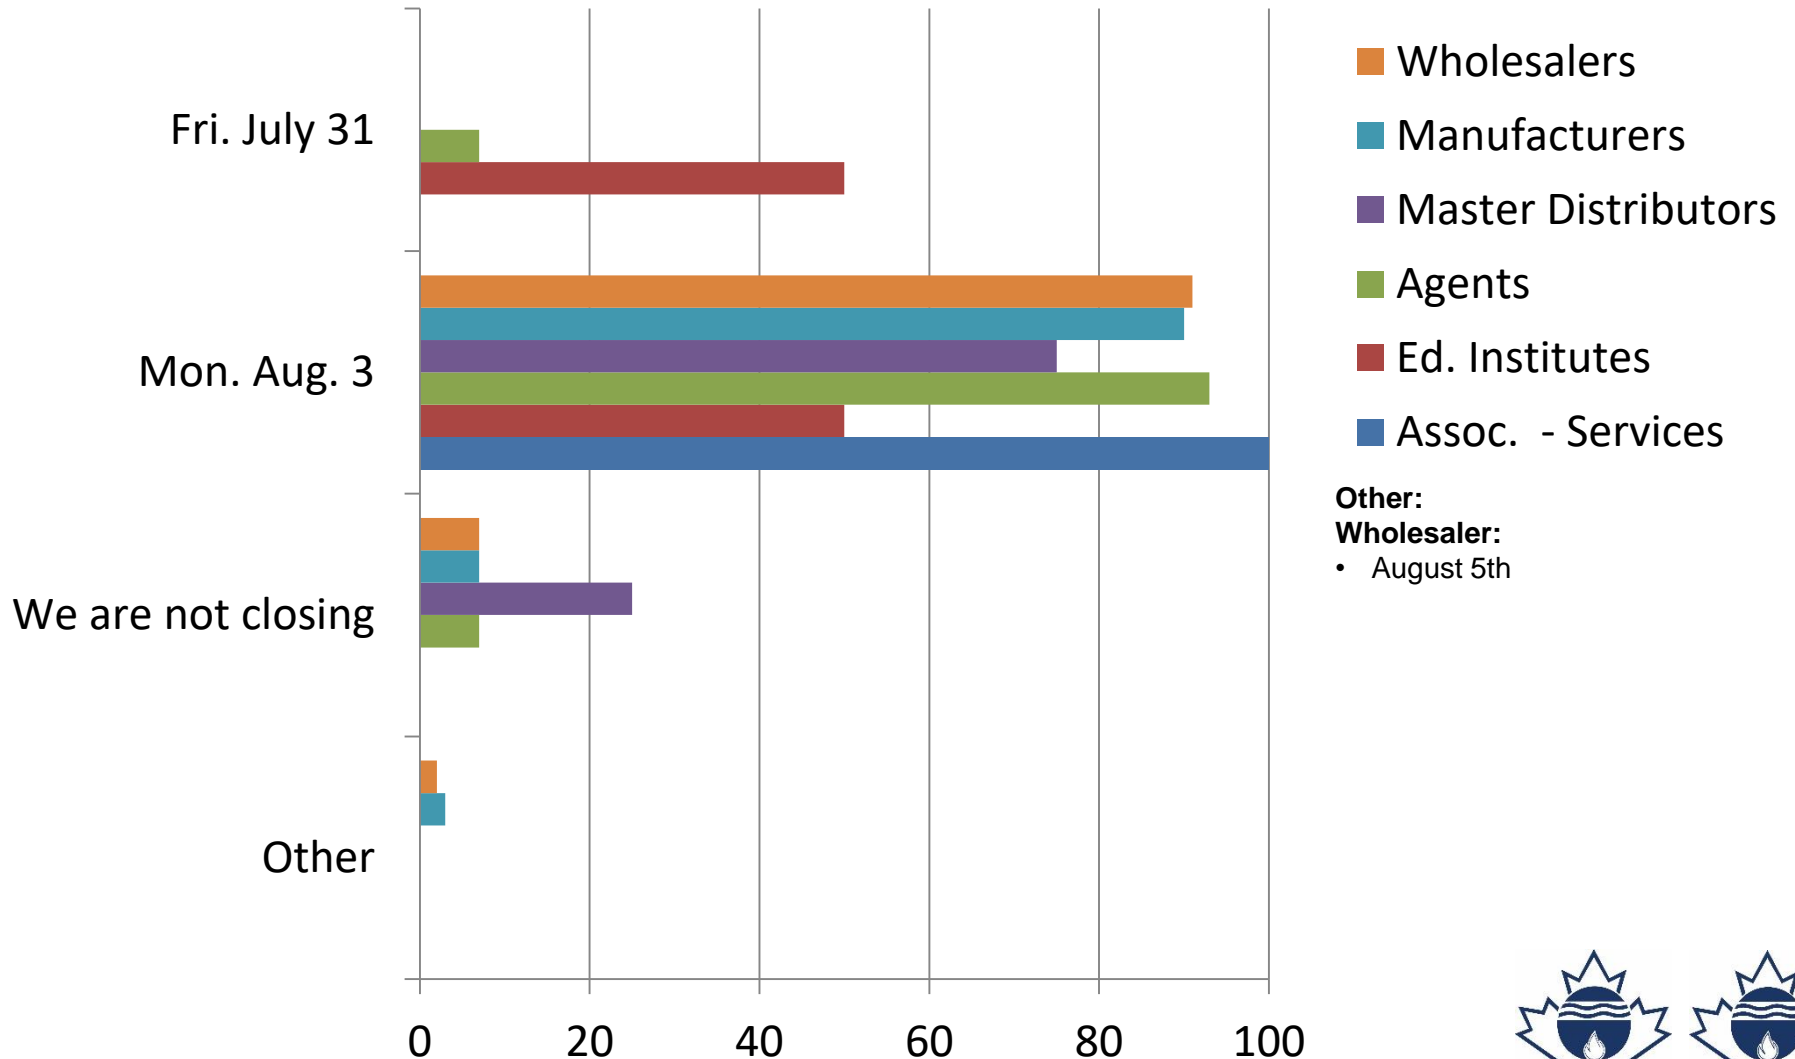

Please indicate which date(s) your office will be closing for the August Civic holiday.

Civic holiday - Monday, August 3, 2020

Other:
Wholesaler:
• August 5th