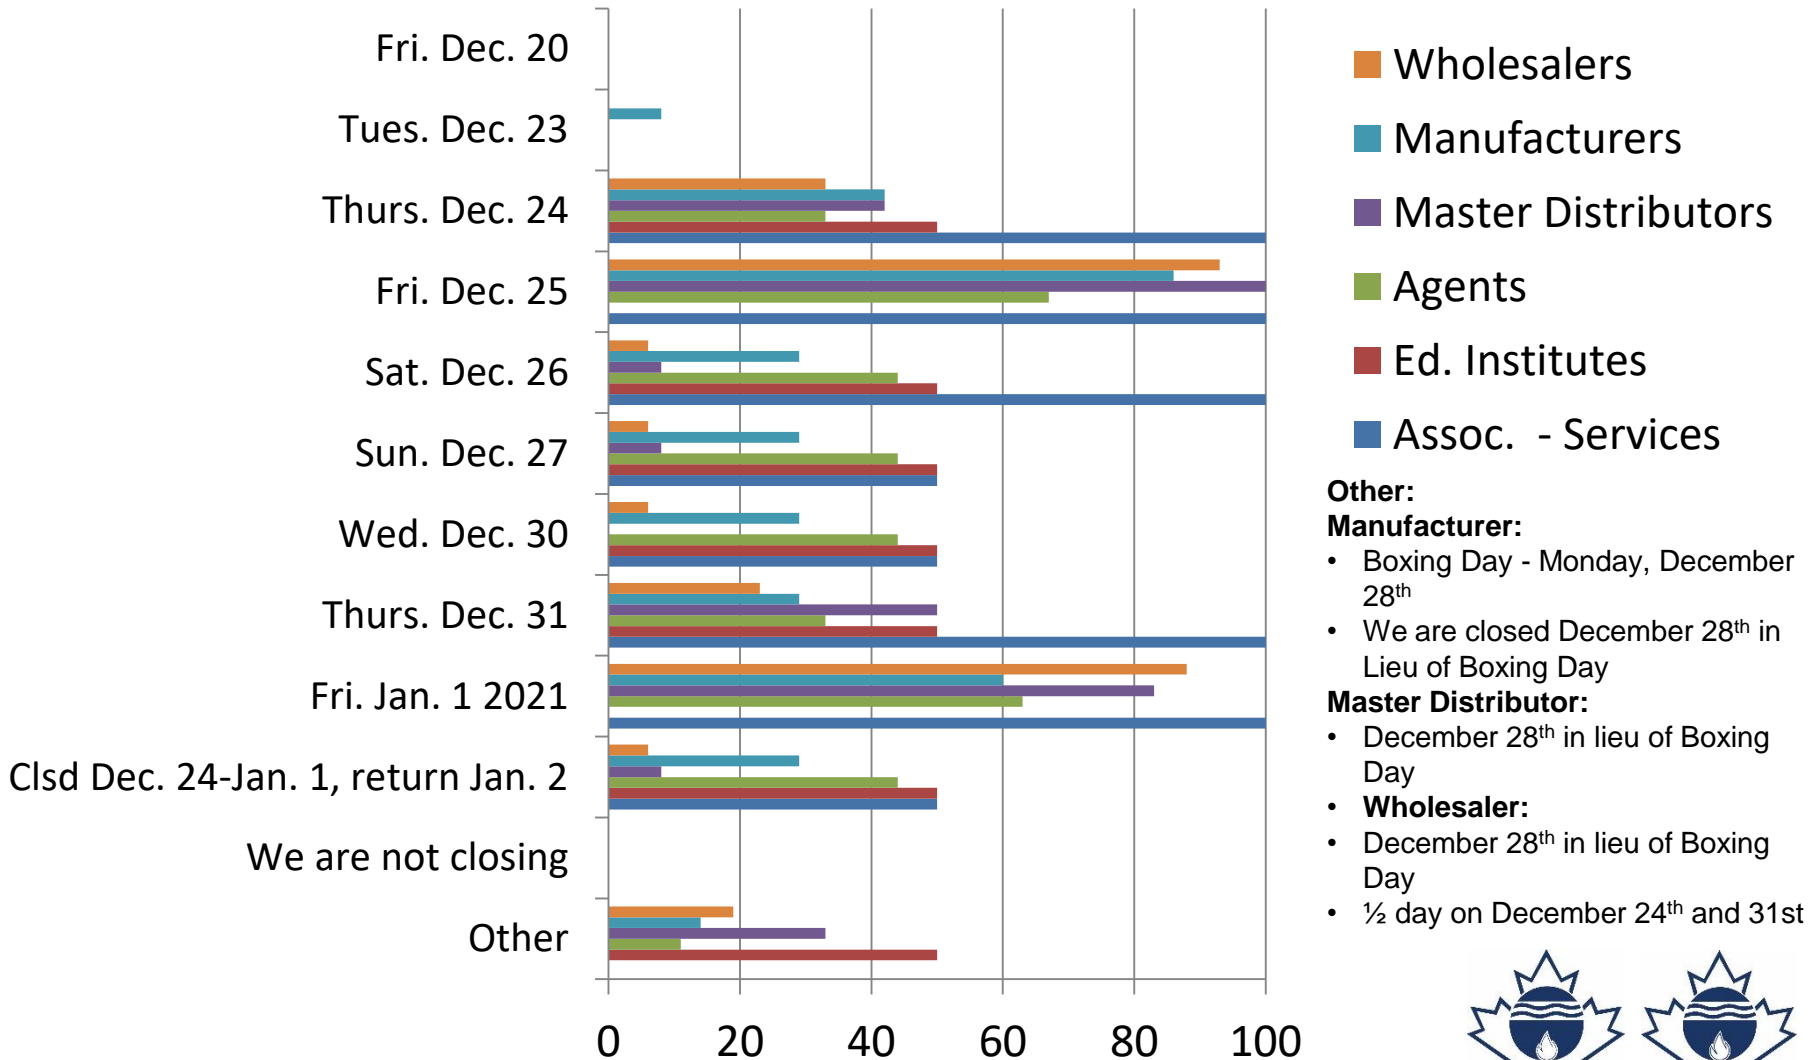

Please indicate which date(s) your office will be closing for the August Civic holiday.

Civic holiday - Monday, August 3, 2020

Other:
Wholesaler:
• August 5th

**Please indicate which date(s) your office will be closing for Labour Day.
Labour Day - Monday, September 7, 2020**

**Please indicate which date(s) your office will be closing for Thanksgiving Day.
Thanksgiving - Monday, October 12, 2020**

**Please indicate if you will be closing for Remembrance Day on Wednesday,
November 11, 2020.
Yes, we will be closed:**

Please indicate which date(s) your office will be closing for the Christmas season
 Christmas - Friday, December 25, 2020 Boxing Day - Saturday, December 26, 2020 New Years Day - Friday, January 1, 2021

Other:

Manufacturer:

- Boxing Day - Monday, December 28th
- We are closed December 28th in Lieu of Boxing Day

Master Distributor:

- December 28th in lieu of Boxing Day

Wholesaler:

- December 28th in lieu of Boxing Day