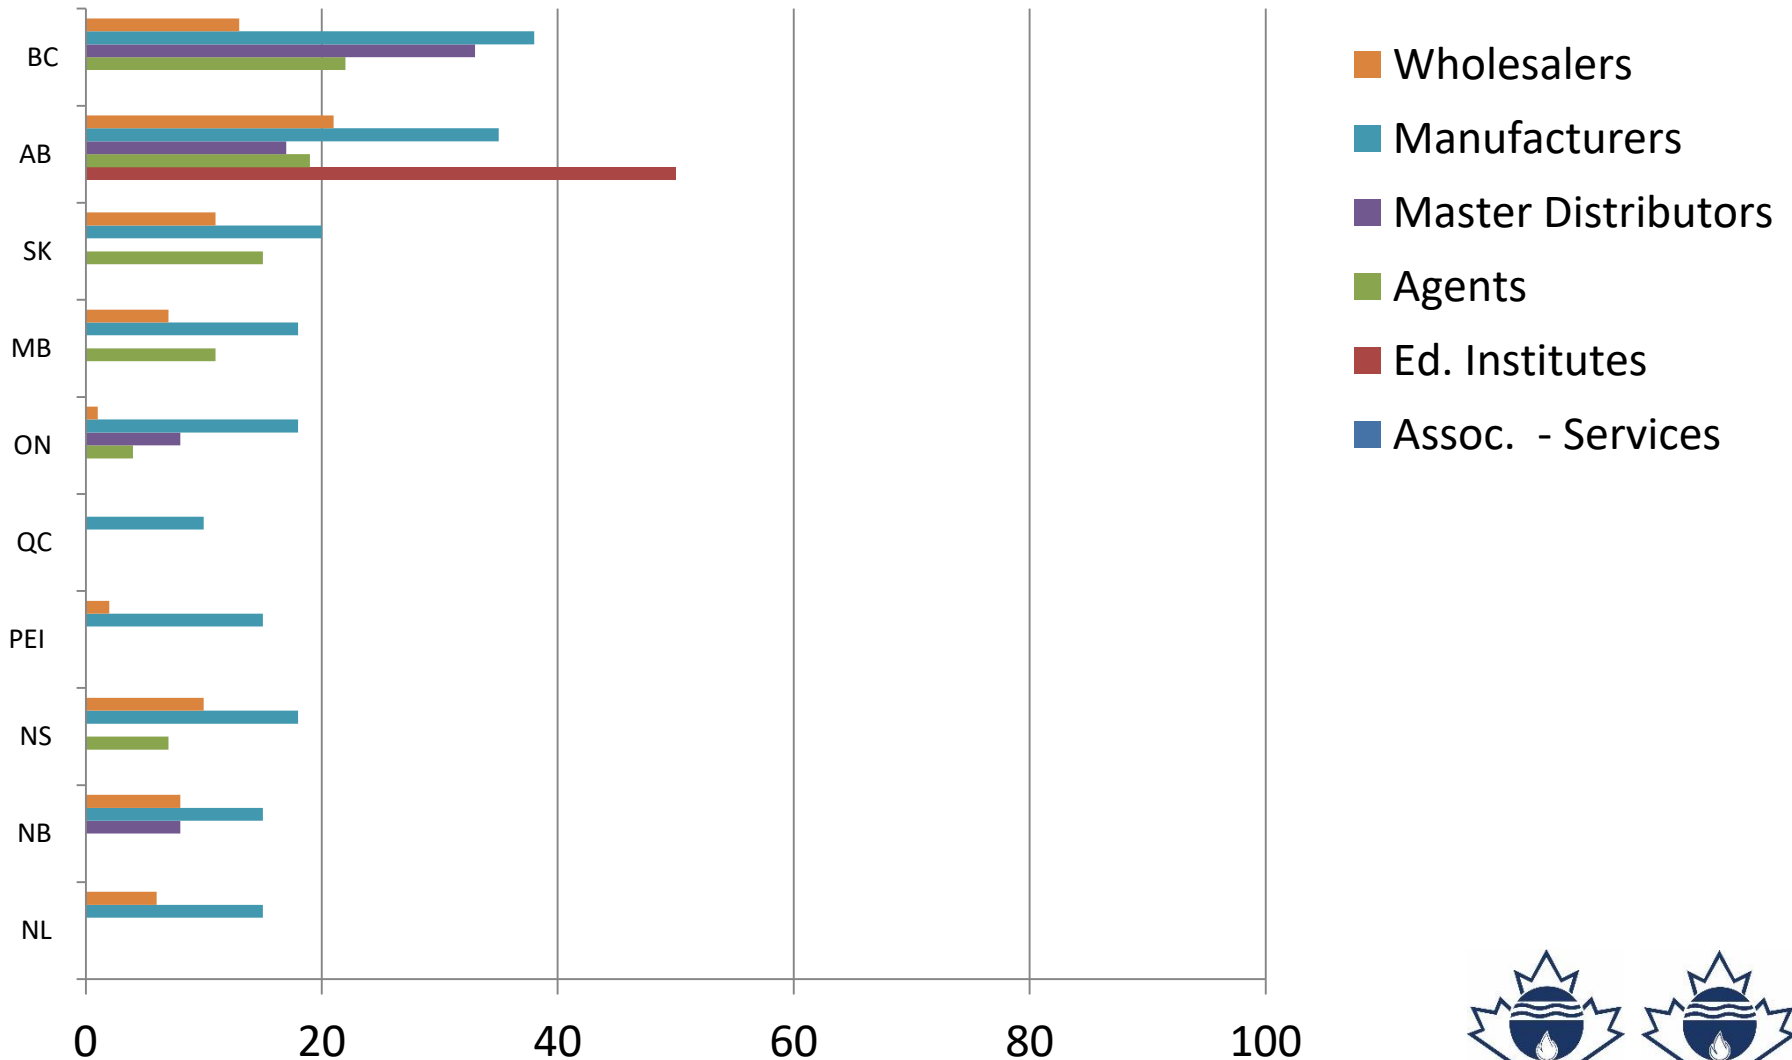

**Please indicate if you will be closing for Remembrance Day on Wednesday,
November 11, 2020.
Yes, we will be closed:**