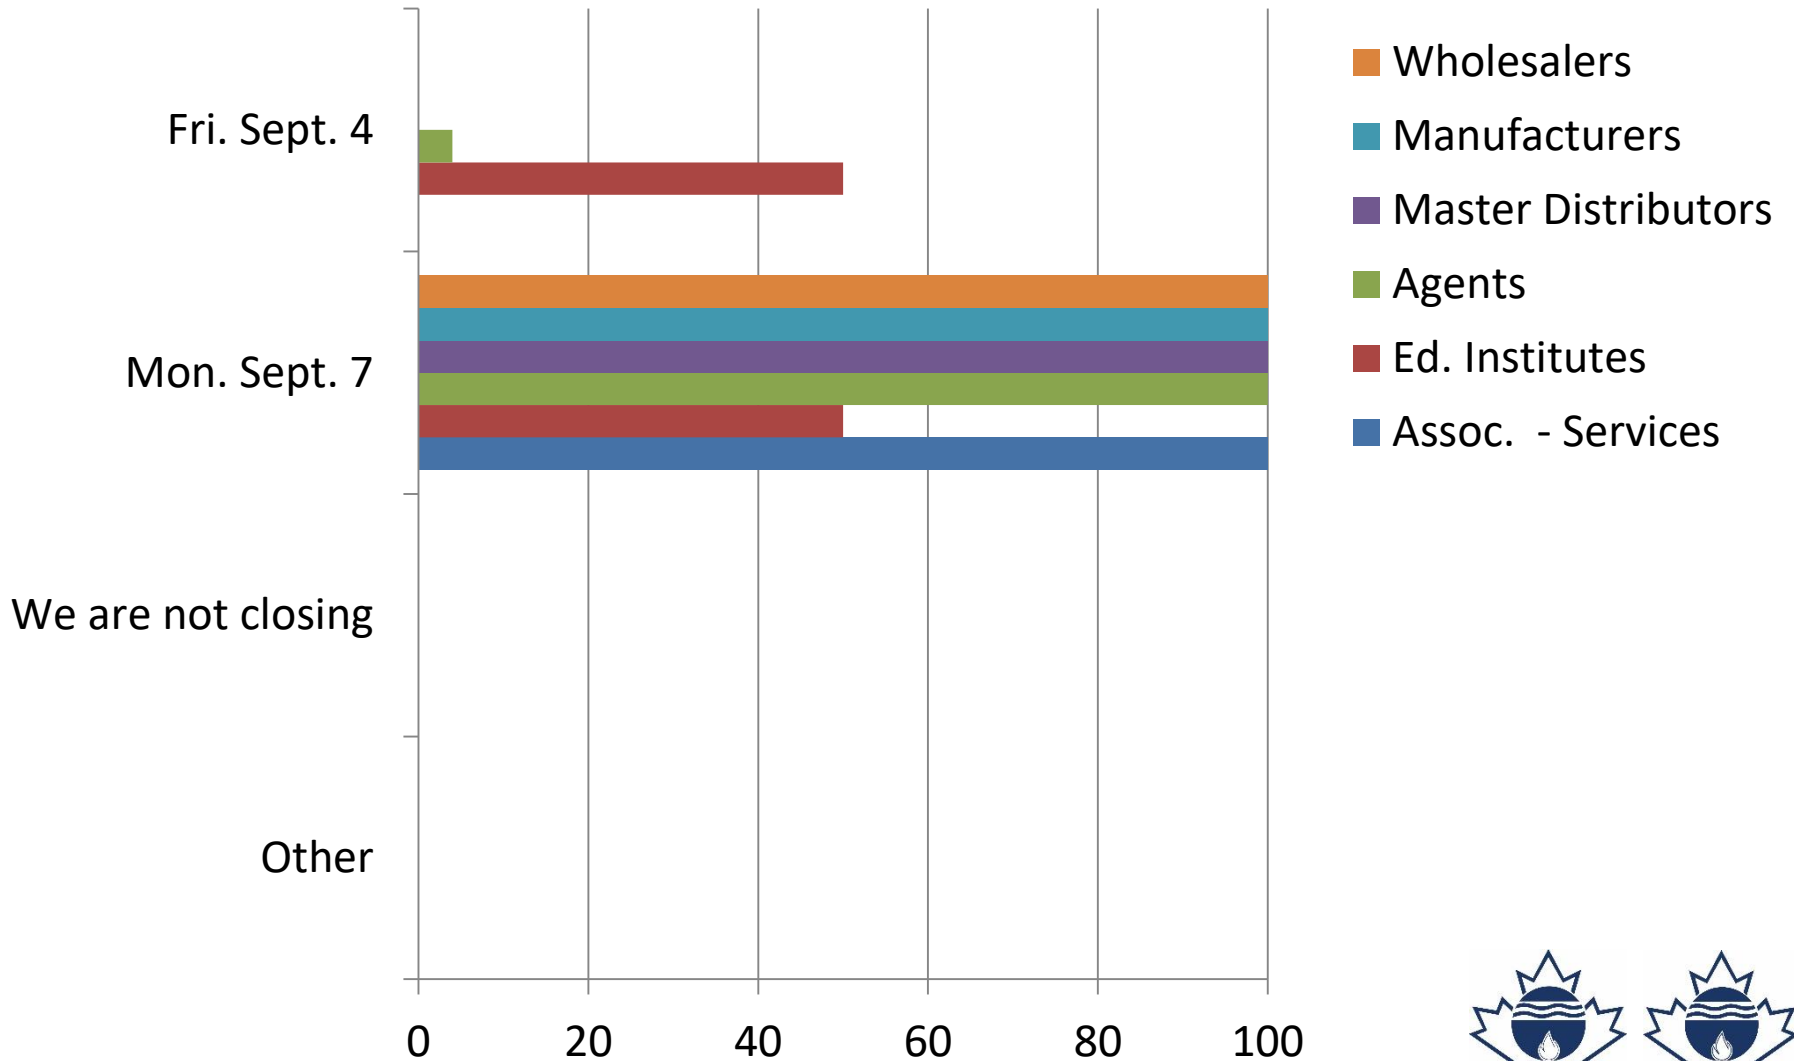

Please indicate which date(s) your office will be closing for the August Civic holiday.

Civic holiday - Monday, August 3, 2020

Other:
Wholesaler:
• August 5th

**Please indicate which date(s) your office will be closing for Labour Day.
Labour Day - Monday, September 7, 2020**