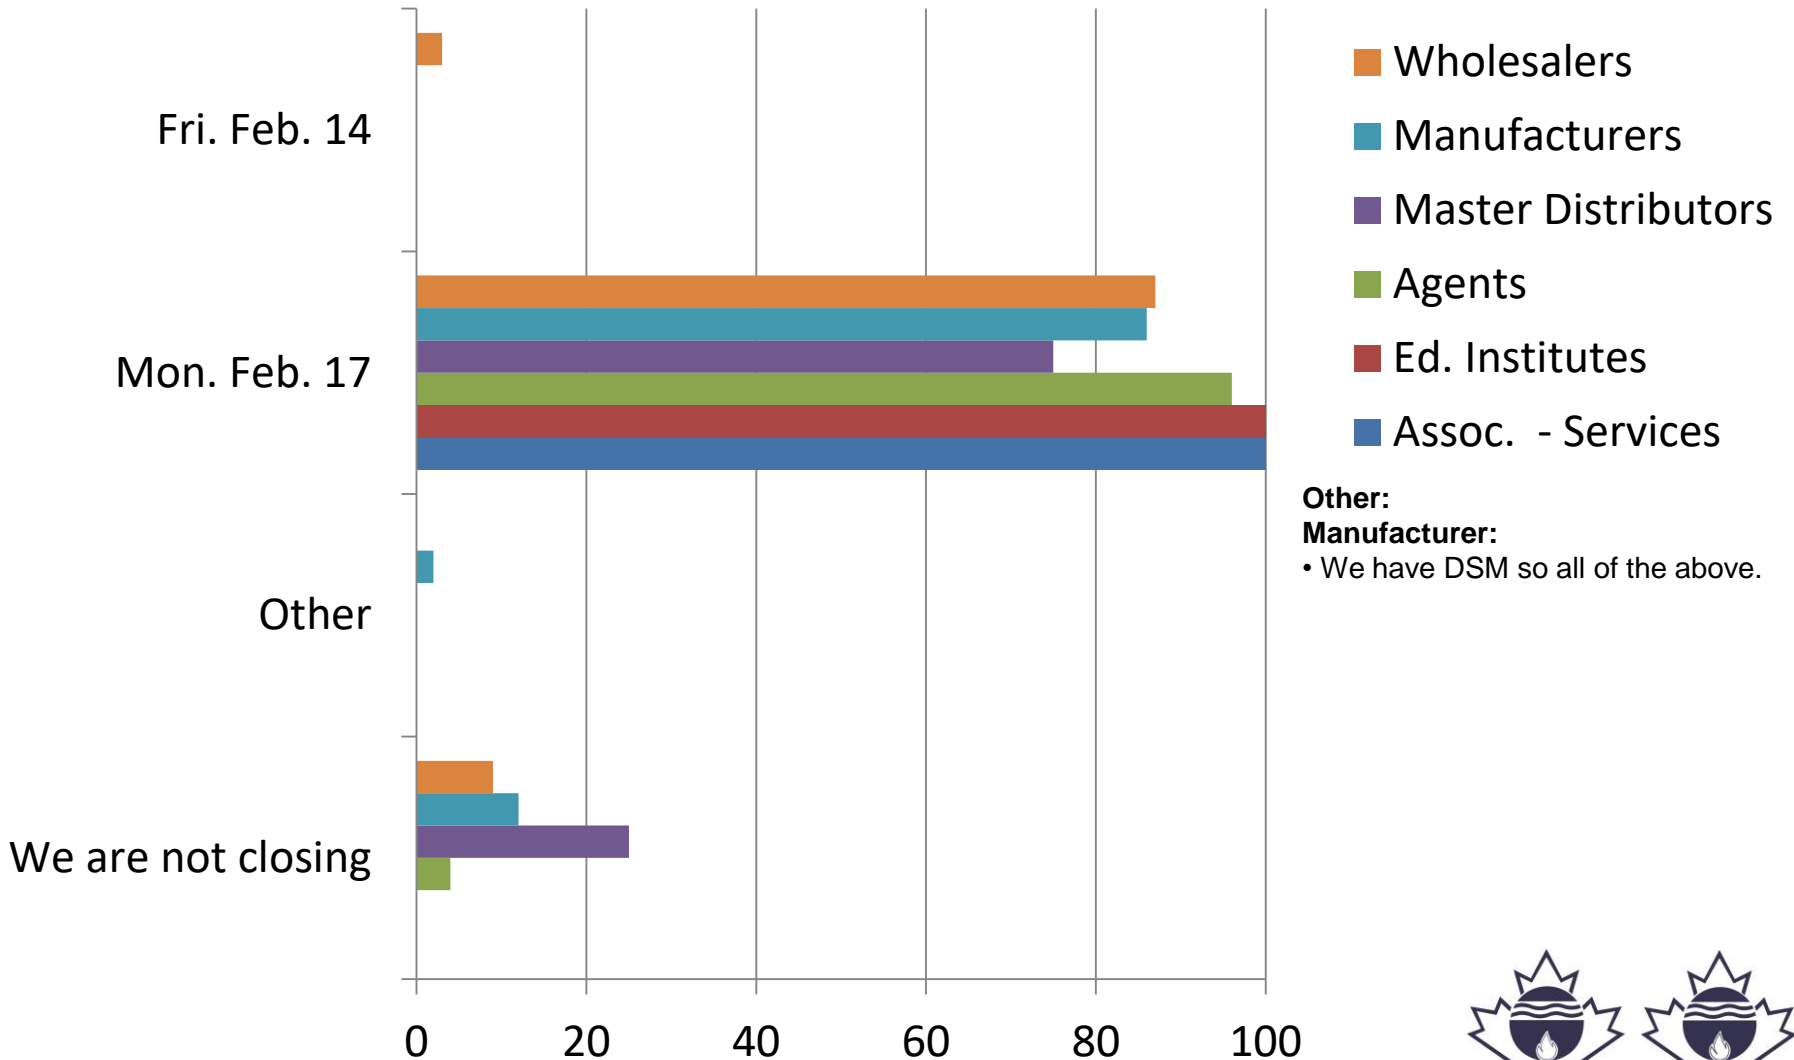

2020 Holiday Closings

Please indicate which date your office will be closed for Family Day/Louis Riel Day/Islander Day/Heritage Day

Please indicate which date your office will be closed for Family Day/Louis Riel Day/Islander Day/Heritage Day.
 Family Day (BC) - Monday, February 18, 2019 Family Day (AB, SK, ON, NB, SK) - Monday, February 18, 2019 Louis Riel Day (MB) - Monday, February 18, 2019 Islander Day (PEI) - Monday, February 18, 2019 Heritage Day (NS) - Monday, February, 18, 2019

Please indicate which date(s) your office will be closing for Easter.
Good Friday - Friday, April 10, 2020 Easter Monday - Monday, April 13, 2020

Please indicate which date(s) your office will be closing for Victoria Day/Journée nationale des patriotes (QC).