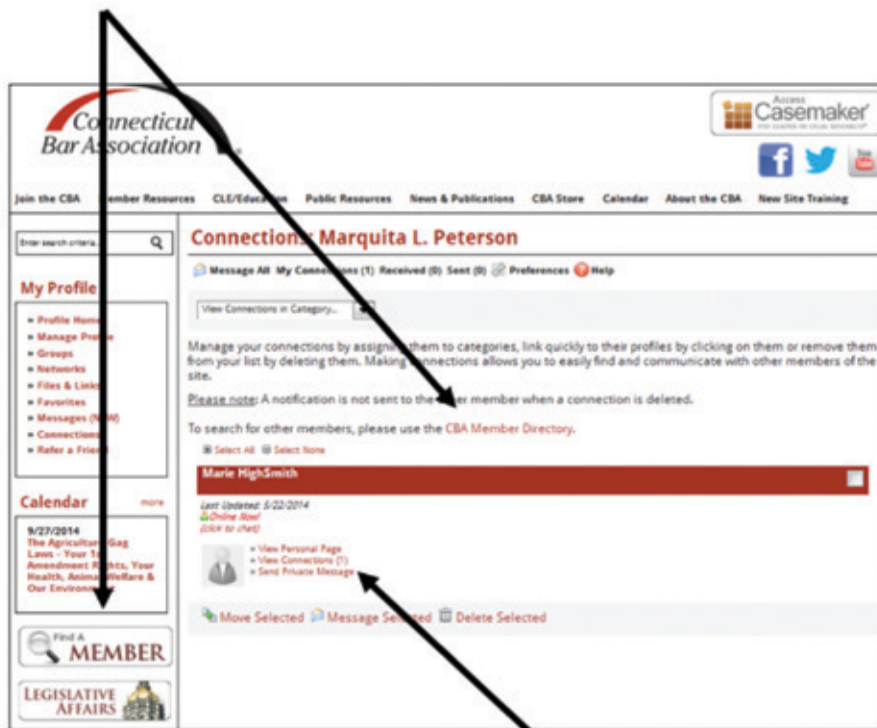

Connecting with Other CBA Members

CBA members can now connect and collaborate with fellow members by selecting the **Connections** link.

Connections are very similar to LinkedIn Connections and Facebook Friends. Members can search for other CBA members by clicking the **CBA Member Directory** link (found in the connections section) or by selecting the **Find A Member** icon on the left menu.

Once a connection is made, all of your connections will be listed (as shown above). You can easily access all of your connections, view when they are online, chat with them easily, view their page, and send private messages. Keeping in touch with colleagues has never been easier or more centralized.