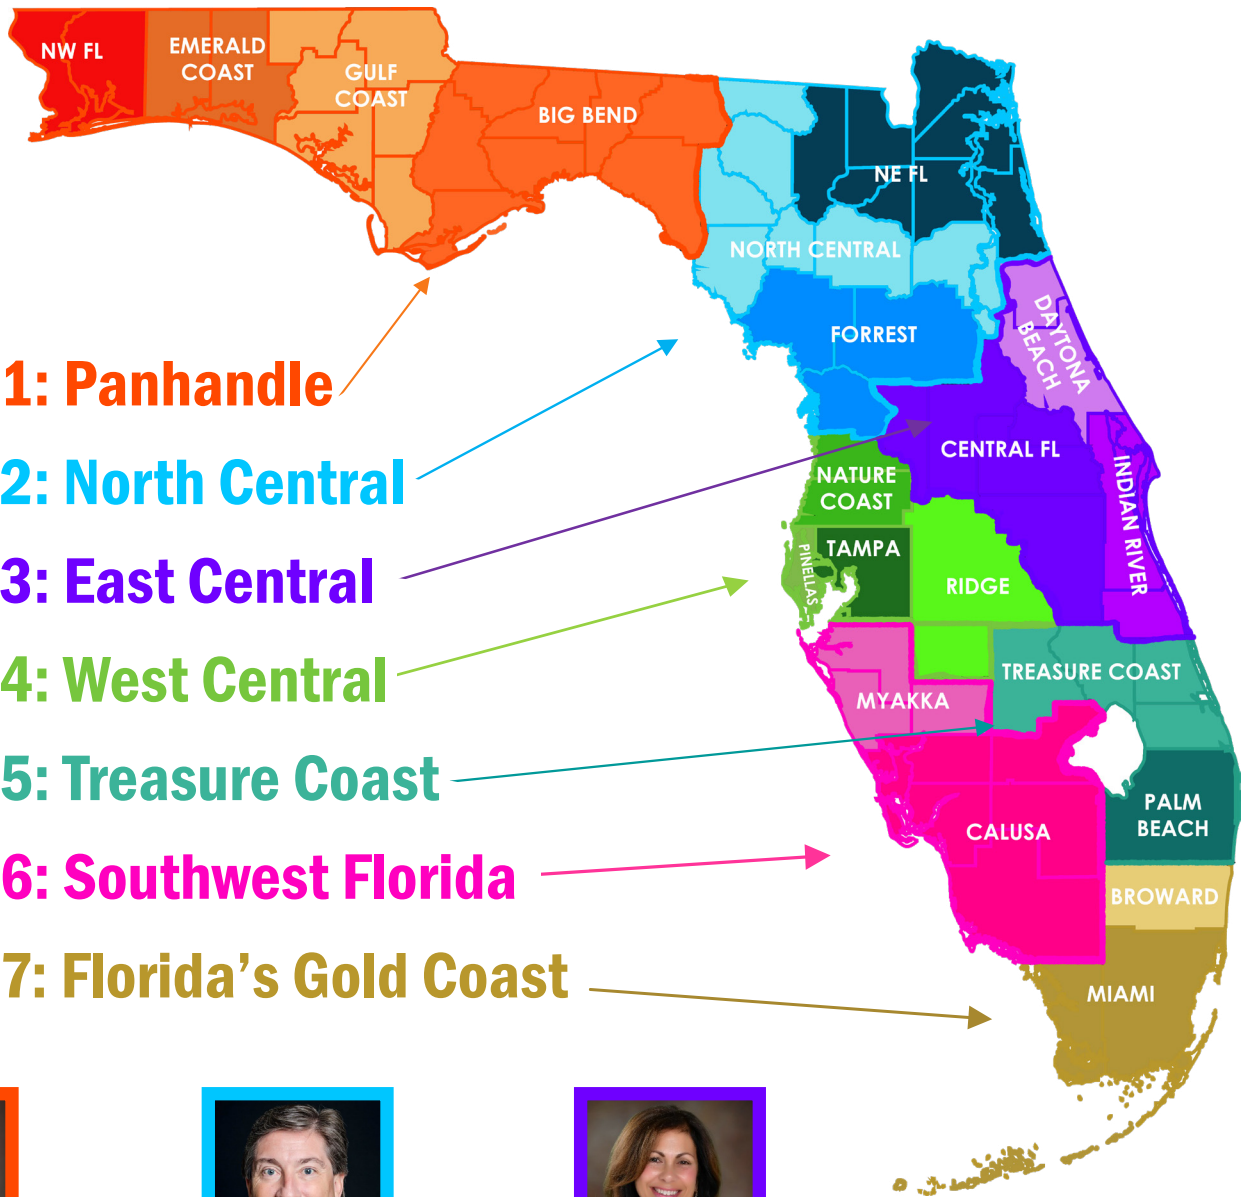

# ACEC-FL Regions & Regional Directors

**REGION 1: Panhandle**

**REGION 2: North Central**

**REGION 3: East Central**

**REGION 4: West Central**

**REGION 5: Treasure Coast**

**REGION 6: Southwest Florida**

**REGION 7: Florida's Gold Coast**

Region 5 Director:  
*Treasure Coast*  
**Raj Krishnasamy, PE**  
[raj@tierrasf.com](mailto:raj@tierrasf.com)

Region 6 Director: *Southwest FL*  
**Ralph Verrstro, PE**  
[ralph@bridging-solutions.com](mailto:ralph@bridging-solutions.com)