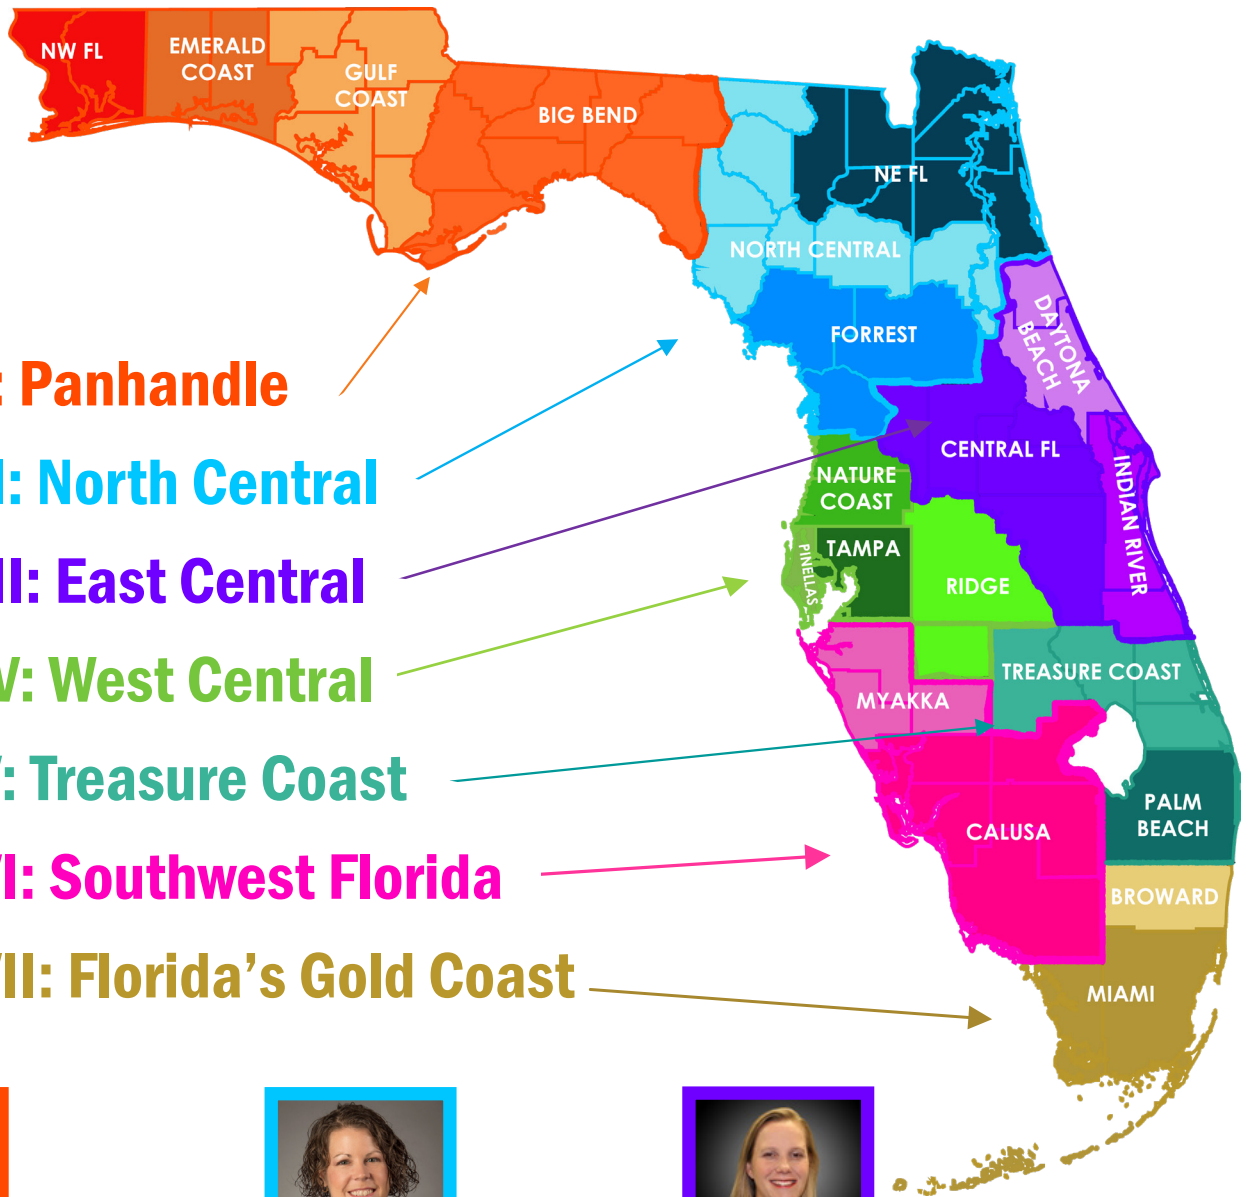

FES Regions & Region Vice Presidents

REGION I: Panhandle

REGION II: North Central

REGION III: East Central

REGION IV: West Central

REGION V: Treasure Coast

REGION VI: Southwest Florida

REGION VII: Florida's Gold Coast

Region VII Vice President:

FL Gold Coast

Ronald M. Colas, PE

Ronald.Colas@wsp.com

Region I: Panhandle

BIG BEND (Franklin, Gadsden, Jefferson, Leon, Liberty, Madison, Taylor, and Wakulla Counties)

EMERALD COAST (Okaloosa and Walton Counties)

NORTHEAST FLORIDA (Baker, Bradford, Clay, Columbia, Duval, Nassau, St. Johns, and Union Counties)

Region III: East Central Florida

CENTRAL FLORIDA (Lake, Orange, Osceola, Seminole, and Sumter Counties)

DAYTONA BEACH (Flagler and Volusia Counties)

Region VII: Gold Coast

BROWARD (Broward County)

MIAMI (Miami-Dade and Monroe Counties)