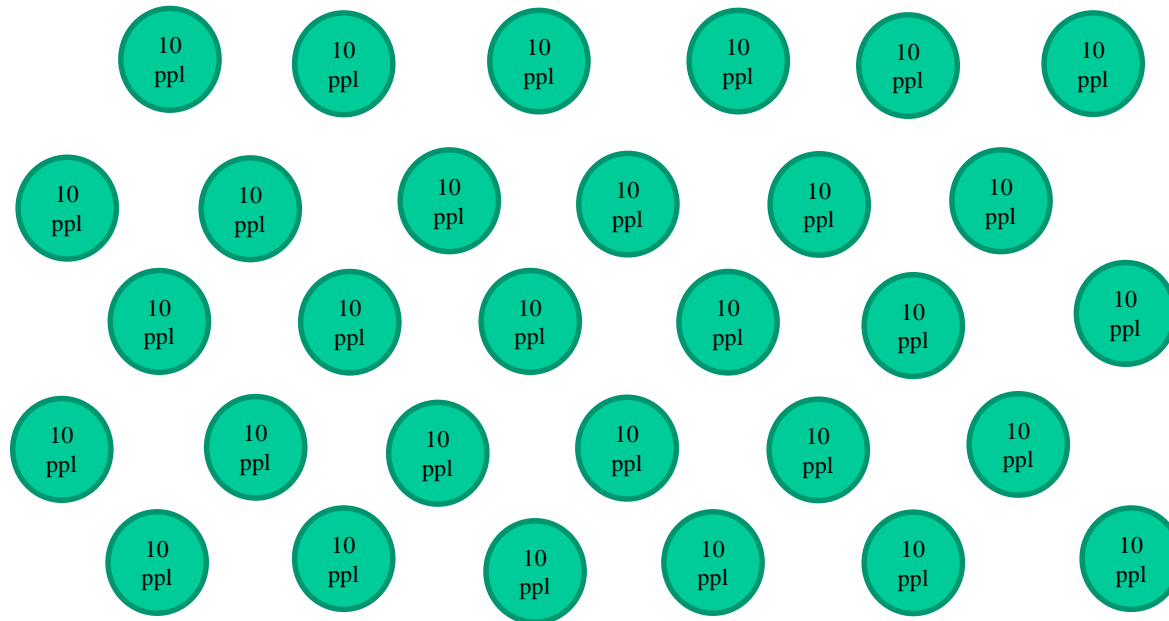

# THE GRAND BALLROOM

**Grand A**  
**Grand D**

**Grand B**  
**Grand E**

**Grand C**  
**Grand F**

Seminar Room

Seating  
for  
150

Seating  
for  
150

Main Room  
(seating for 300)