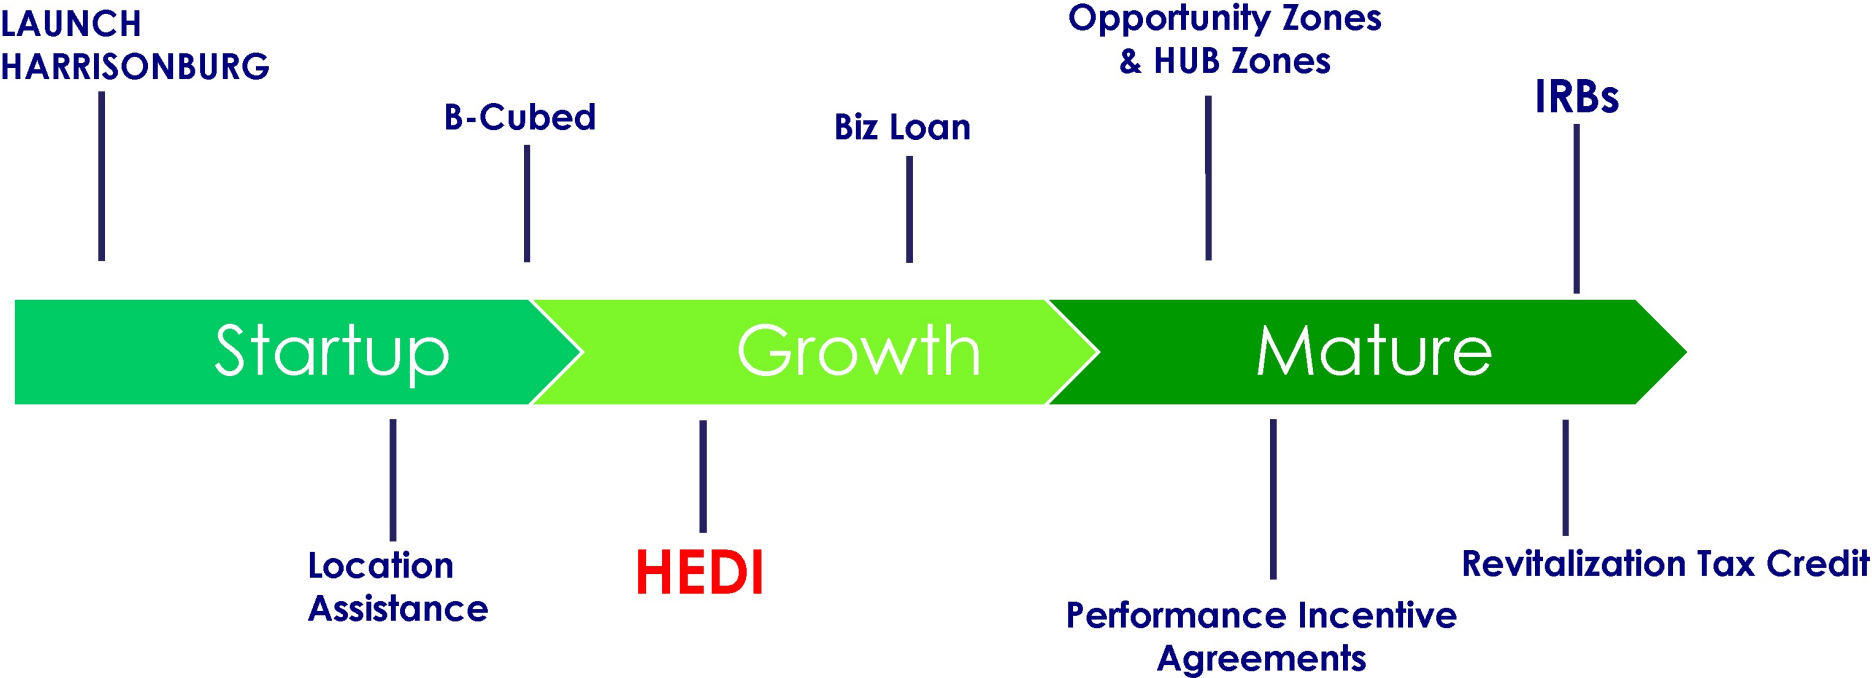

Harrisonburg Entrepreneurship Development Initiative

Peirce Macgill, Deputy Director
Harrisonburg Economic Development

Just the
facts,
ma'am.

Why

The background features abstract, overlapping geometric shapes in various shades of green, ranging from light lime to dark forest green. These shapes are primarily located on the right side of the frame, creating a modern, layered effect against the white background.

Spectrum of Business Services

What

HEDI develops early-stage business owners by offering one-on-one technical training with a subject matter expert and a mini-grant.

- Annual revenue between \$5,000 and \$200,000
- City business license and no delinquent taxes
- Home based businesses are eligible

- Meet with onboarding coach
- Pair with subject matter experts
- Set goals and/or metrics
- Participate in 6-8 hours of technical training
- Receive \$2,500 grant

Who

The background features abstract, overlapping geometric shapes in various shades of green, ranging from light lime to dark forest green. These shapes are primarily located on the right side of the frame, creating a modern, layered effect against the white background.

“Bryan Rothamel was one of the best tippers we’ve ever had here. He’s welcome back anytime!” -- The Little Grill

Where

The background features abstract, overlapping geometric shapes in various shades of green, ranging from light lime to dark forest green. These shapes are primarily located on the right side of the frame, creating a modern, layered effect against the white background.