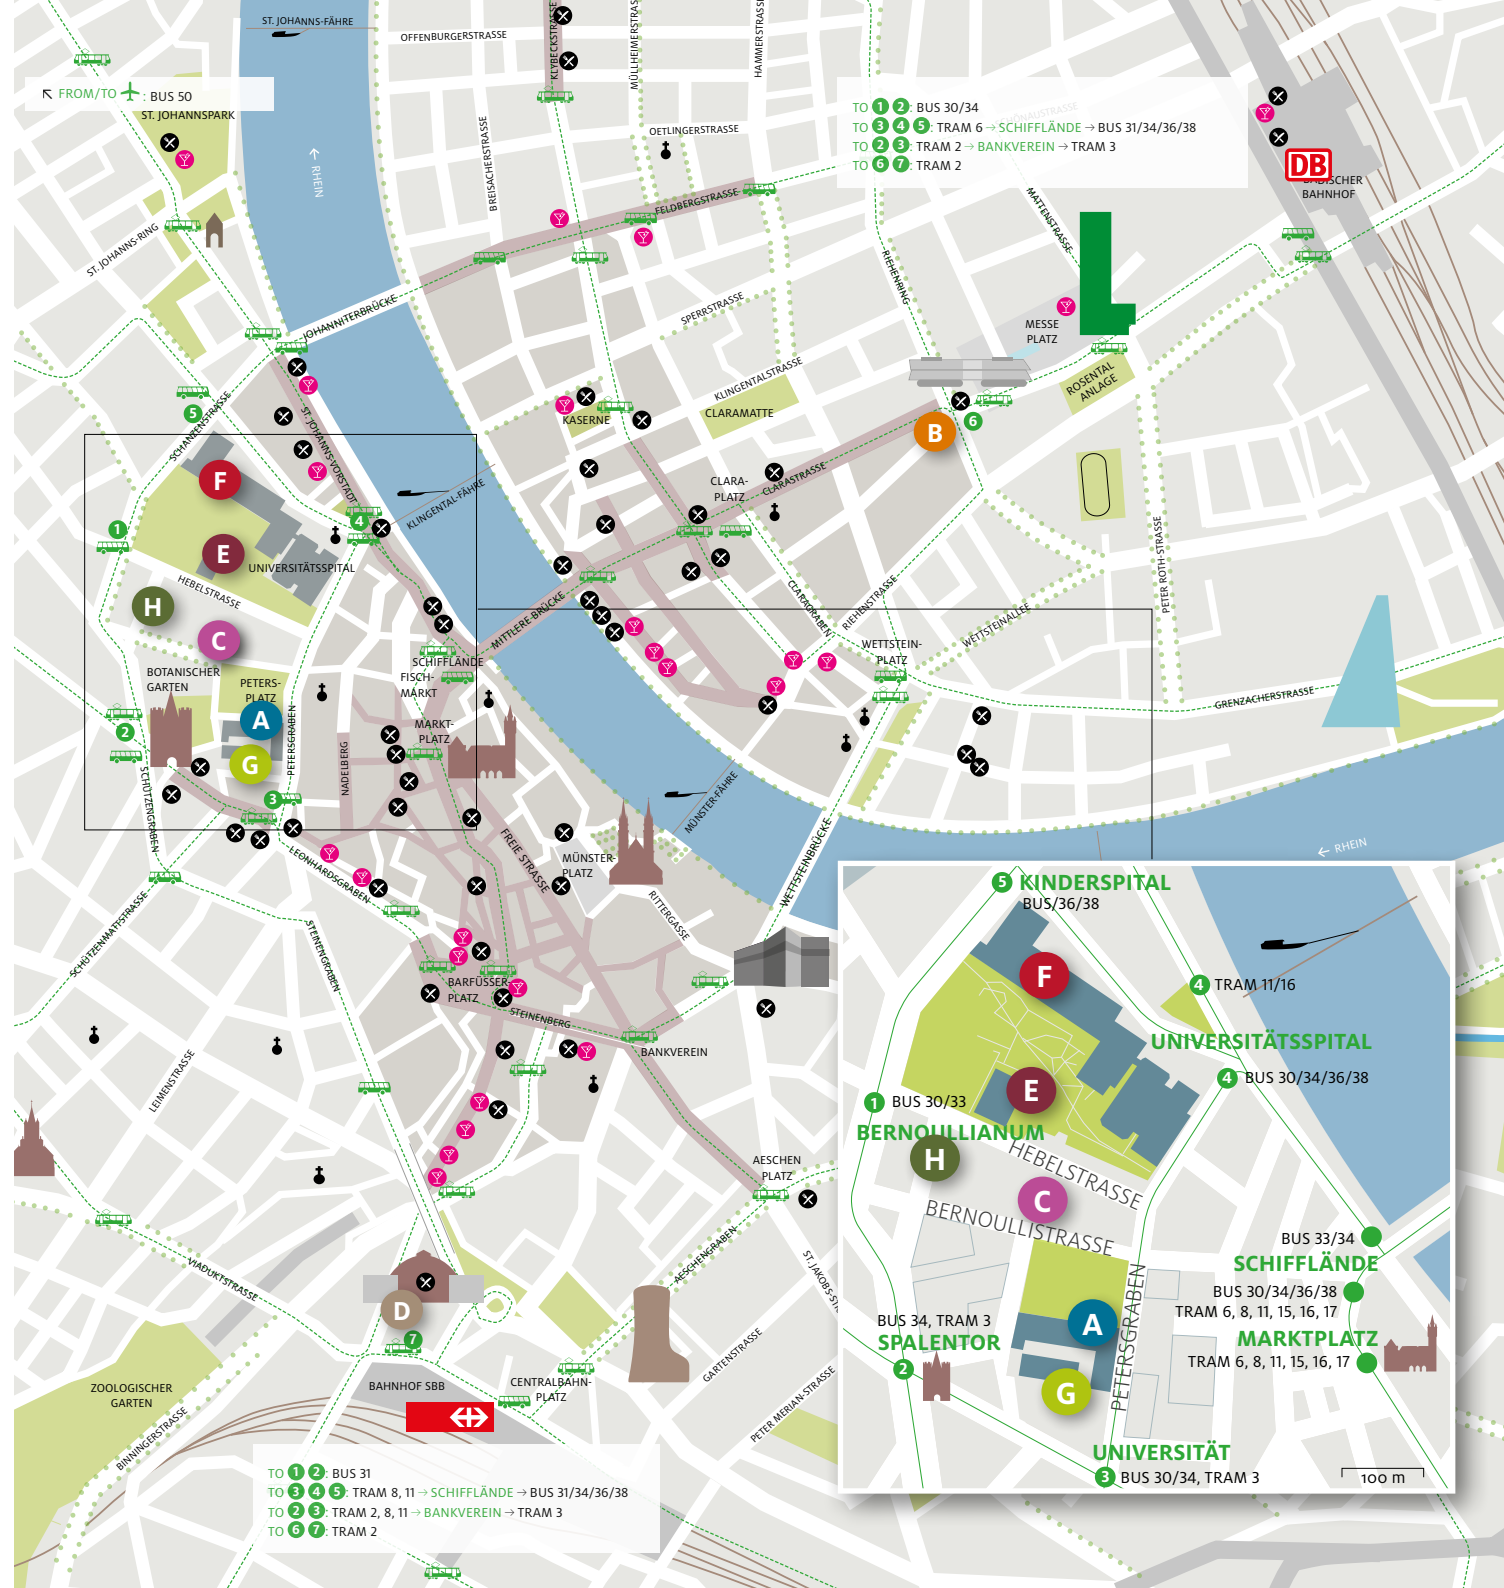

WEDNESDAY, 17 JULY

- Luggage drop off / pick up** → **E**
ZLF UG (below ZLF Foyer)
- Closing plenary** → **E**
2.45 pm, ZLF Gross
- Closing reception** → **E**
3.45 pm, ZLF Foyer

MONDAY TO WEDNESDAY

- Parallel sessions** → **A**
Kollegienhaus
- Parallel sessions** → **E**
ZLF Gross and ZLF Klein
- Parallel sessions** → **F**
Klinikum 1, Hörsaal 1–5
- Parallel sessions** → **H**
Pathologie
- Parallel sessions** → **G**
Vesalianum
- Exhibitors** → **A**
Kollegienhaus, Aula

- A** = Kollegienhaus
- B** = Congress Center Basel: Room San Francisco
- C** = Mensa, Bernoullistrasse 16
- D** = Markthalle
- E** = University Hospital: ZLF
- F** = University Hospital: Klinikum 1, HS 1–5

- G** = Vesalianum
- H** = Pathologie
- = Shopping, nightlife
- Ⓜ** = Bars
- Ⓧ** = Restaurants

TO 1 2: BUS 31
TO 3 4 5: TRAM 8, 11 → SCHIFFLÄNDE → BUS 31/34/36/38
TO 2 8: TRAM 2, 8, 11 → BANKVEREIN → TRAM 3
TO 6 7: TRAM 2

TO 1 2: BUS 30/34
TO 3 4 5: TRAM 6 → SCHIFFLÄNDE → BUS 31/34/36/38
TO 2 3: TRAM 2 → BANKVEREIN → TRAM 3
TO 6 7: TRAM 2