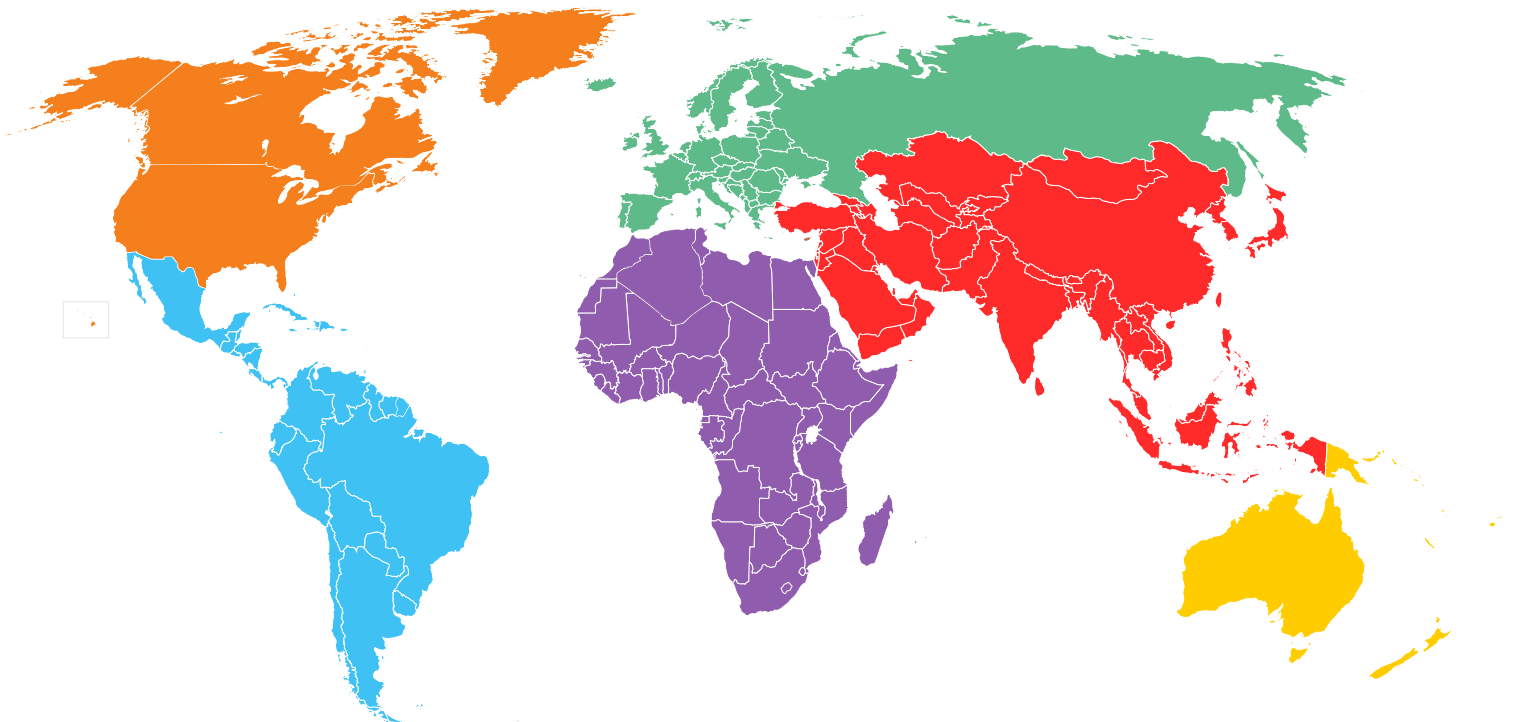

International Planetarium Society Governance Structure

The IPS Mission...

To provide the planetarium community professional development, science literacy and arts/humanities awareness, innovative ideas, and partnerships in order to enhance the world's appreciation and understanding of our universe.