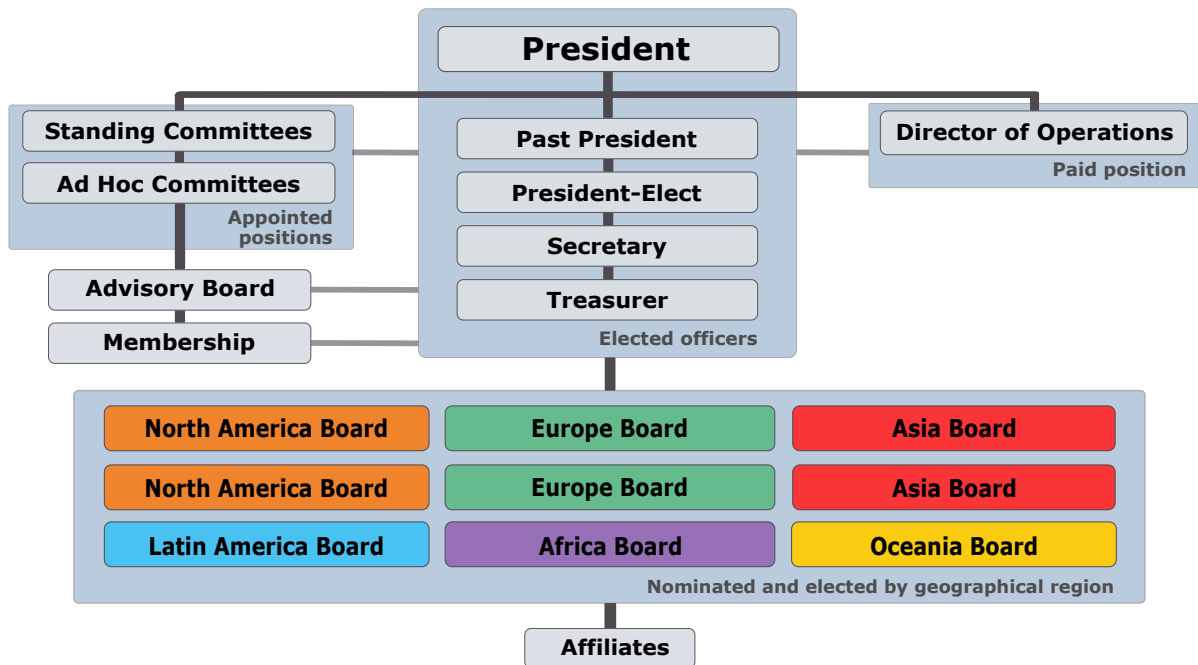

International Planetarium Society Governance Structure

The IPS Mission...

To provide the planetarium community professional development, science literacy and arts/humanities awareness, innovative ideas, and partnerships in order to enhance the world's appreciation and understanding of our universe.