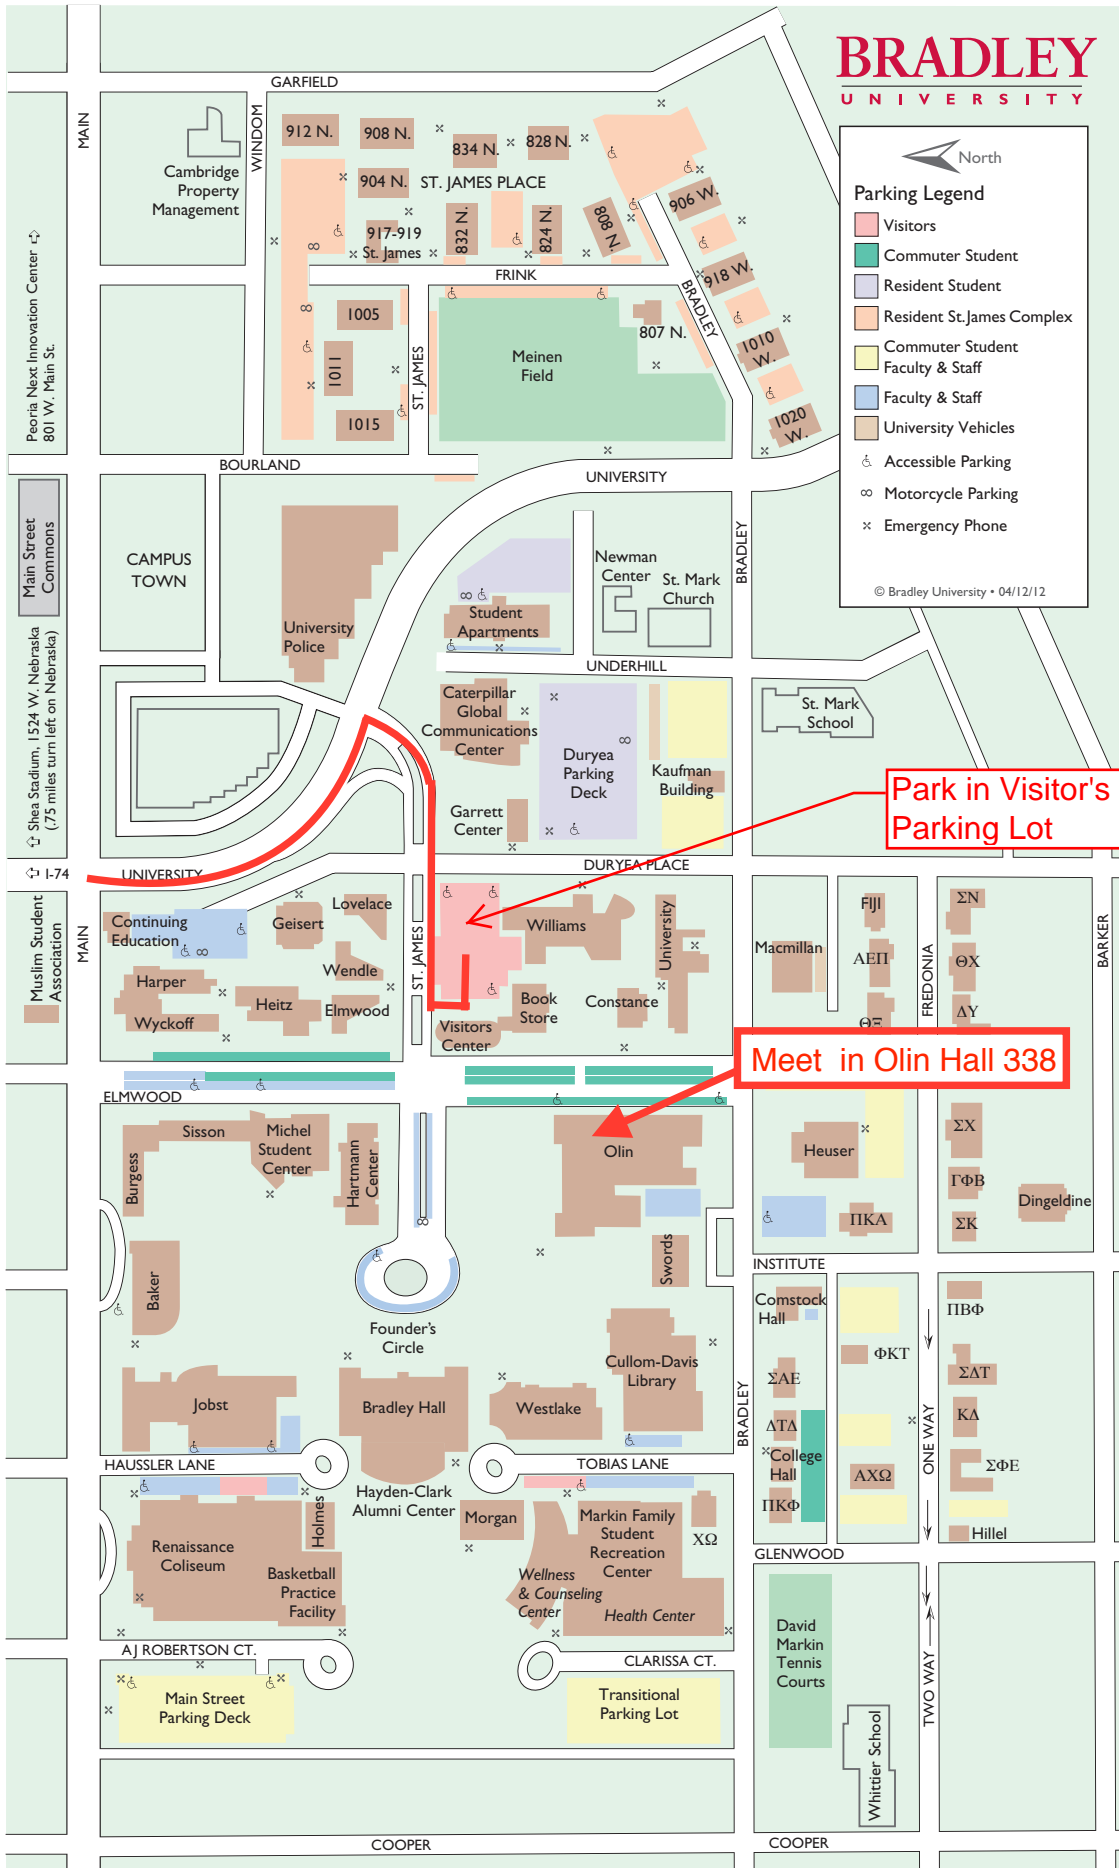

North

**Parking Legend**

- Visitors
- Commuter Student
- Resident Student
- Resident St. James Complex
- Commuter Student Faculty & Staff
- Faculty & Staff
- University Vehicles
- Accessible Parking
- Motorcycle Parking
- Emergency Phone

© Bradley University • 04/12/12

**Park in Visitor's Parking Lot**

**Meet in Olin Hall 338**