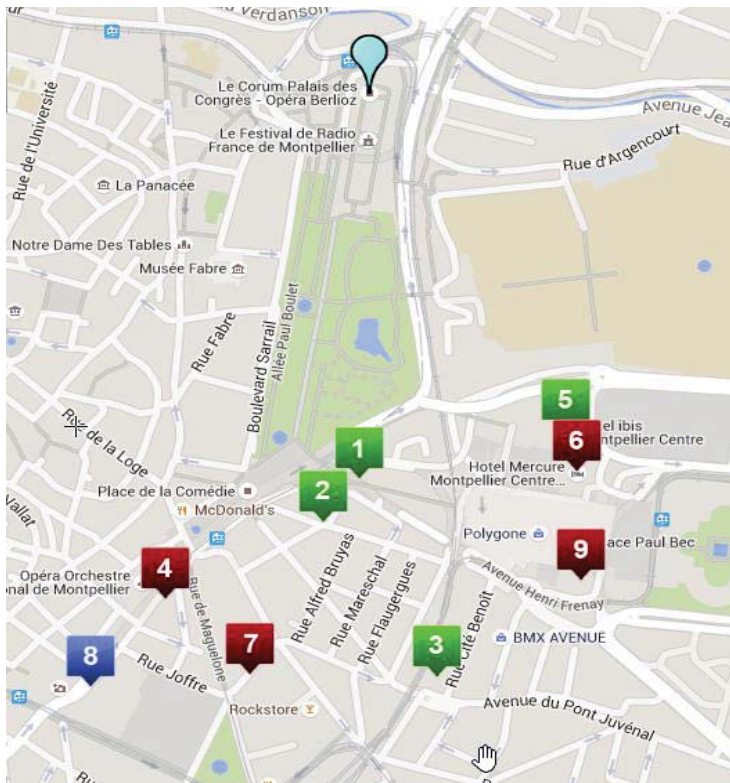

Map of Montpellier - Congress' venue area

Map of Montpellier - Congress' venue area