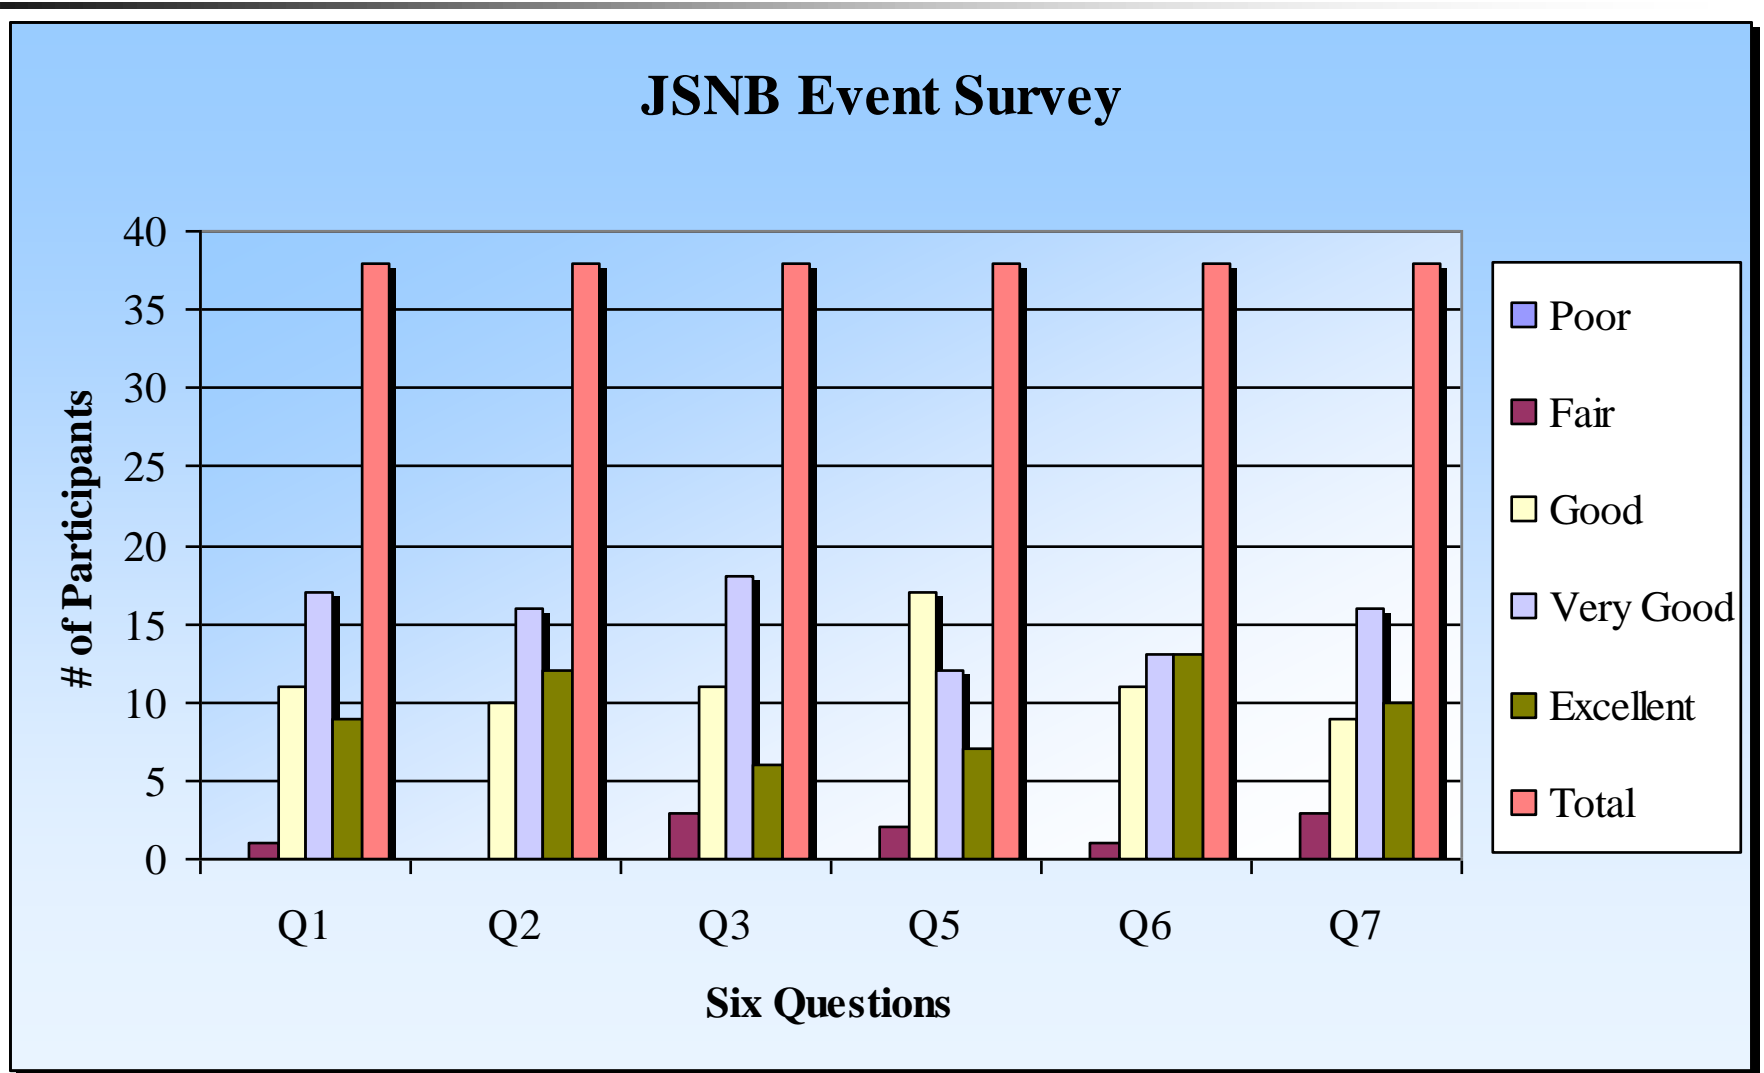

JSNB Survey Results