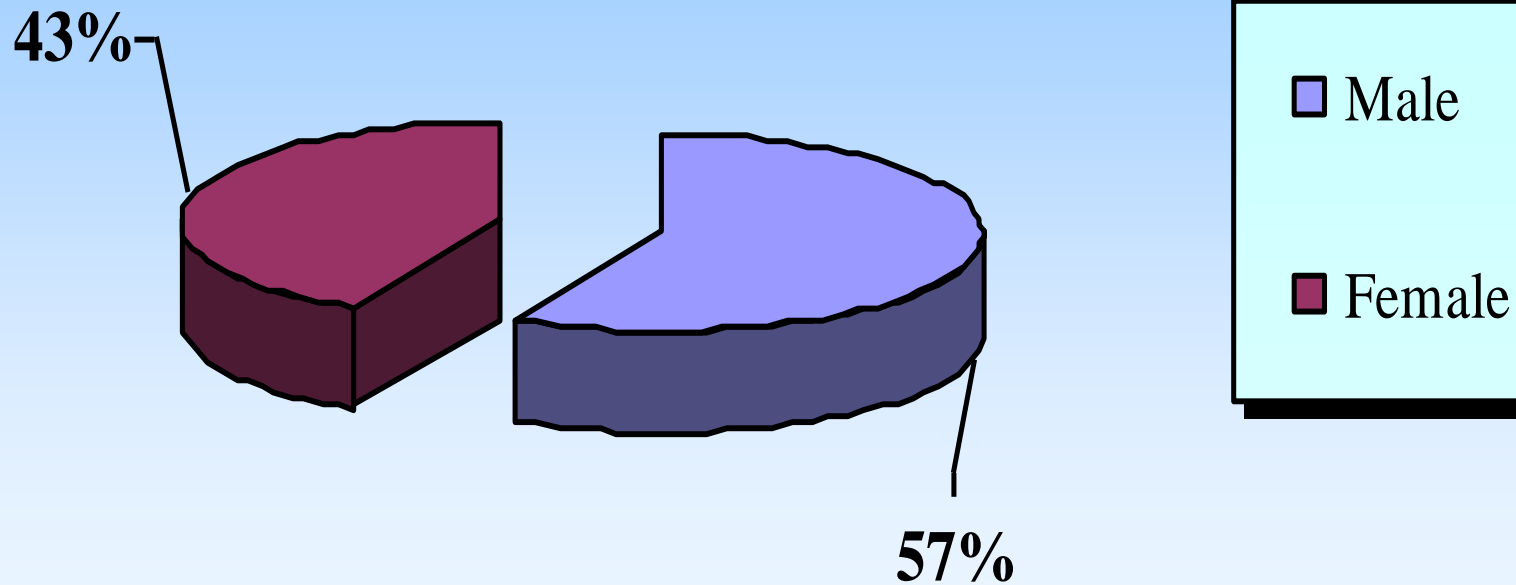

JSNB - Gender Participation