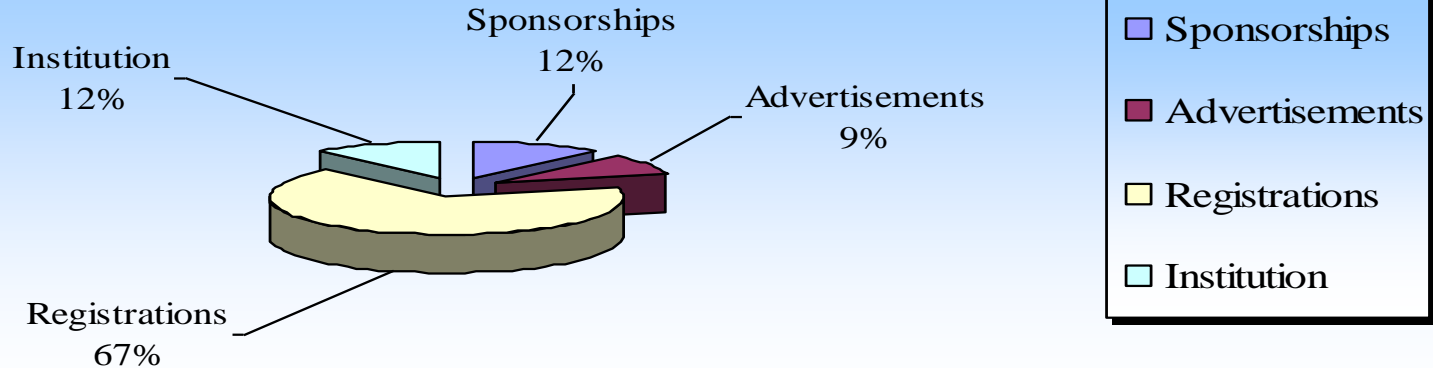

Jain Center of Northern California

Jain Social Networking: Bay Area

Event Jointly Sponsored and Organized by JCNC and YJP

www.jcnc.org/jsnb

Kamlesh Mehta
October 9th, 2011

JSNB Event: Bay Area

- Event Date - October 7th to 9th, 2011
- Event jointly sponsored and organized by Jain Center of Northern California, Milpitas (JCNC) and Young Jain Professionals (YJP)

JSNB Registration Packages

JSNB - Gender Participation

JSNB – Regional Participation

JSNB Expense Distribution

JSNB Financial Summary

JSNB Event - Revenue

JSNB - Final Summary

Profit/Loss - Equally Shared (JCNC & YJP)

Jain Social Networking: Bay Area

Event Survey

-
- **Question 1: Did you like the overall event?**
 - Poor (1)
 - Fair (2)
 - Good (3)
 - Very Good (4)
 - Excellent (5)

-
- **Question 2: Did you meet new people?**
 - Poor (1)
 - Fair (2)
 - Good (3)
 - Very Good (4)
 - Excellent (5)

- **Question 3: Did you like the overall program?**
 - Poor (1)
 - Fair (2)
 - Good (3)
 - Very Good (4)
 - Excellent (5)

- **Question 5: Did the event meet your expectations?**
 - Poor (1)
 - Fair (2)
 - Good (3)
 - Very Good (4)
 - Excellent (5)