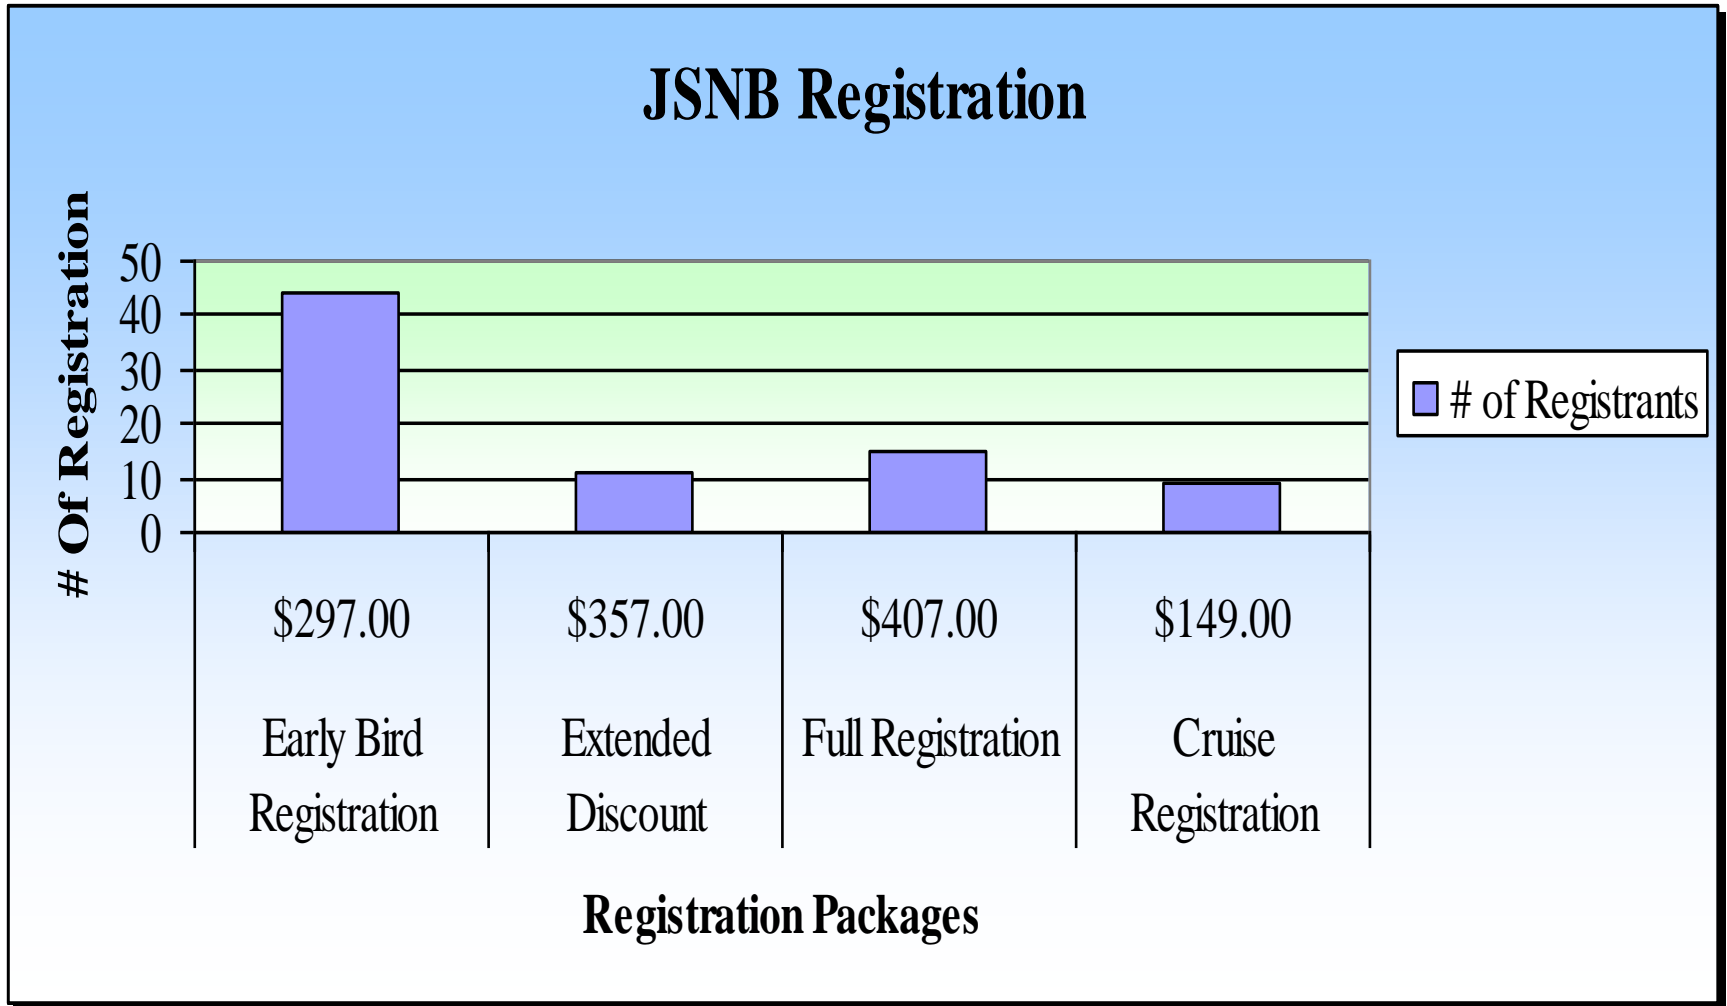

Jain Center of Northern California

Jain Social Networking: Bay Area

Event Jointly Sponsored and Organized by JCNC and YJP

www.jcnc.org/jsnb

Kamlesh Mehta
October 9th, 2011

JSNB Event: Bay Area

- Event Date - October 7th to 9th, 2011
- Event jointly sponsored and organized by Jain Center of Northern California, Milpitas (JCNC) and Young Jain Professionals (YJP)

JSNB Registration Packages

JSNB - Gender Participation

JSNB – Regional Participation

JSNB Expense Distribution

JSNB Financial Summary

JSNB Event - Revenue

JSNB - Final Summary

Profit/Loss - Equally Shared (JCNC & YJP)

Jain Social Networking: Bay Area

Event Survey

-
- **Question 1: Did you like the overall event?**
 - Poor (1)
 - Fair (2)
 - Good (3)
 - Very Good (4)
 - Excellent (5)

-
- **Question 2: Did you meet new people?**
 - Poor (1)
 - Fair (2)
 - Good (3)
 - Very Good (4)
 - Excellent (5)