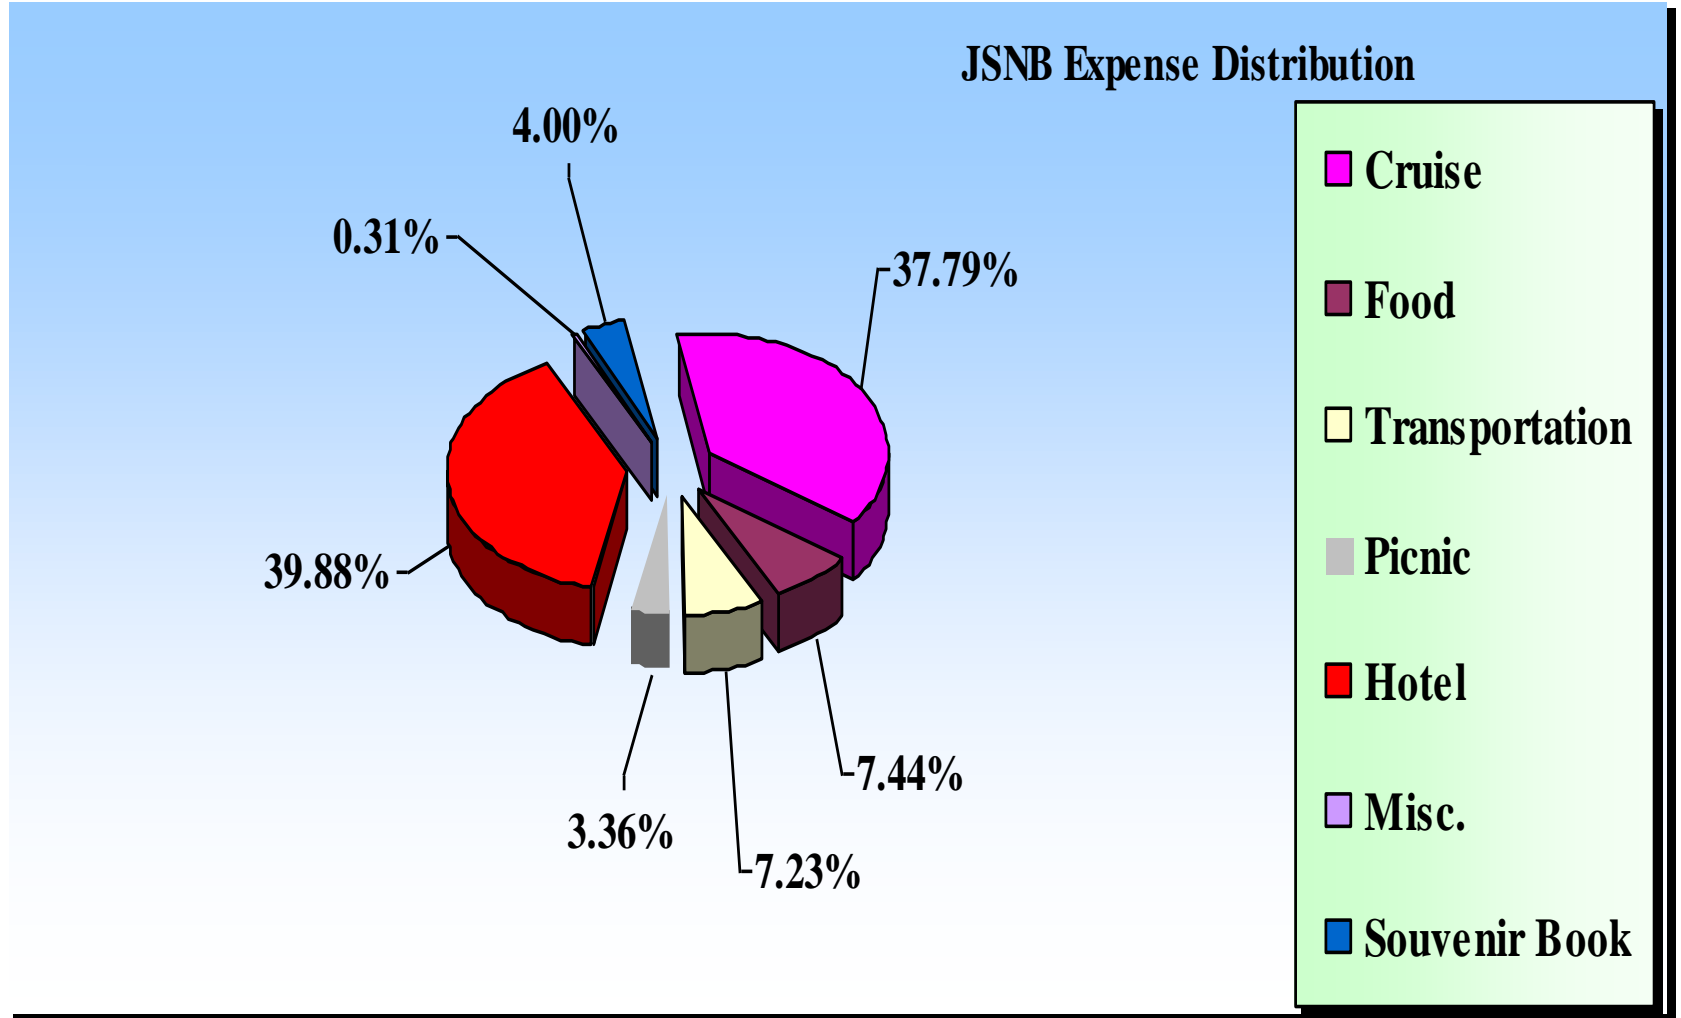

Jain Center of Northern California

Jain Social Networking: Bay Area

Event Jointly Sponsored and Organized by JCNC and YJP

www.jcnc.org/jsnb

Kamlesh Mehta
October 9th, 2011

JSNB Event: Bay Area

- Event Date - October 7th to 9th, 2011
- Event jointly sponsored and organized by Jain Center of Northern California, Milpitas (JCNC) and Young Jain Professionals (YJP)

JSNB Registration Packages

JSNB - Gender Participation

JSNB – Regional Participation

JSNB Expense Distribution

JSNB Financial Summary

JSNB Event - Revenue

JSNB - Final Summary

Profit/Loss - Equally Shared (JCNC & YJP)

Jain Social Networking: Bay Area

Event Survey

-
- **Question 1: Did you like the overall event?**
 - Poor (1)
 - Fair (2)
 - Good (3)
 - Very Good (4)
 - Excellent (5)

-
- **Question 2: Did you meet new people?**
 - Poor (1)
 - Fair (2)
 - Good (3)
 - Very Good (4)
 - Excellent (5)