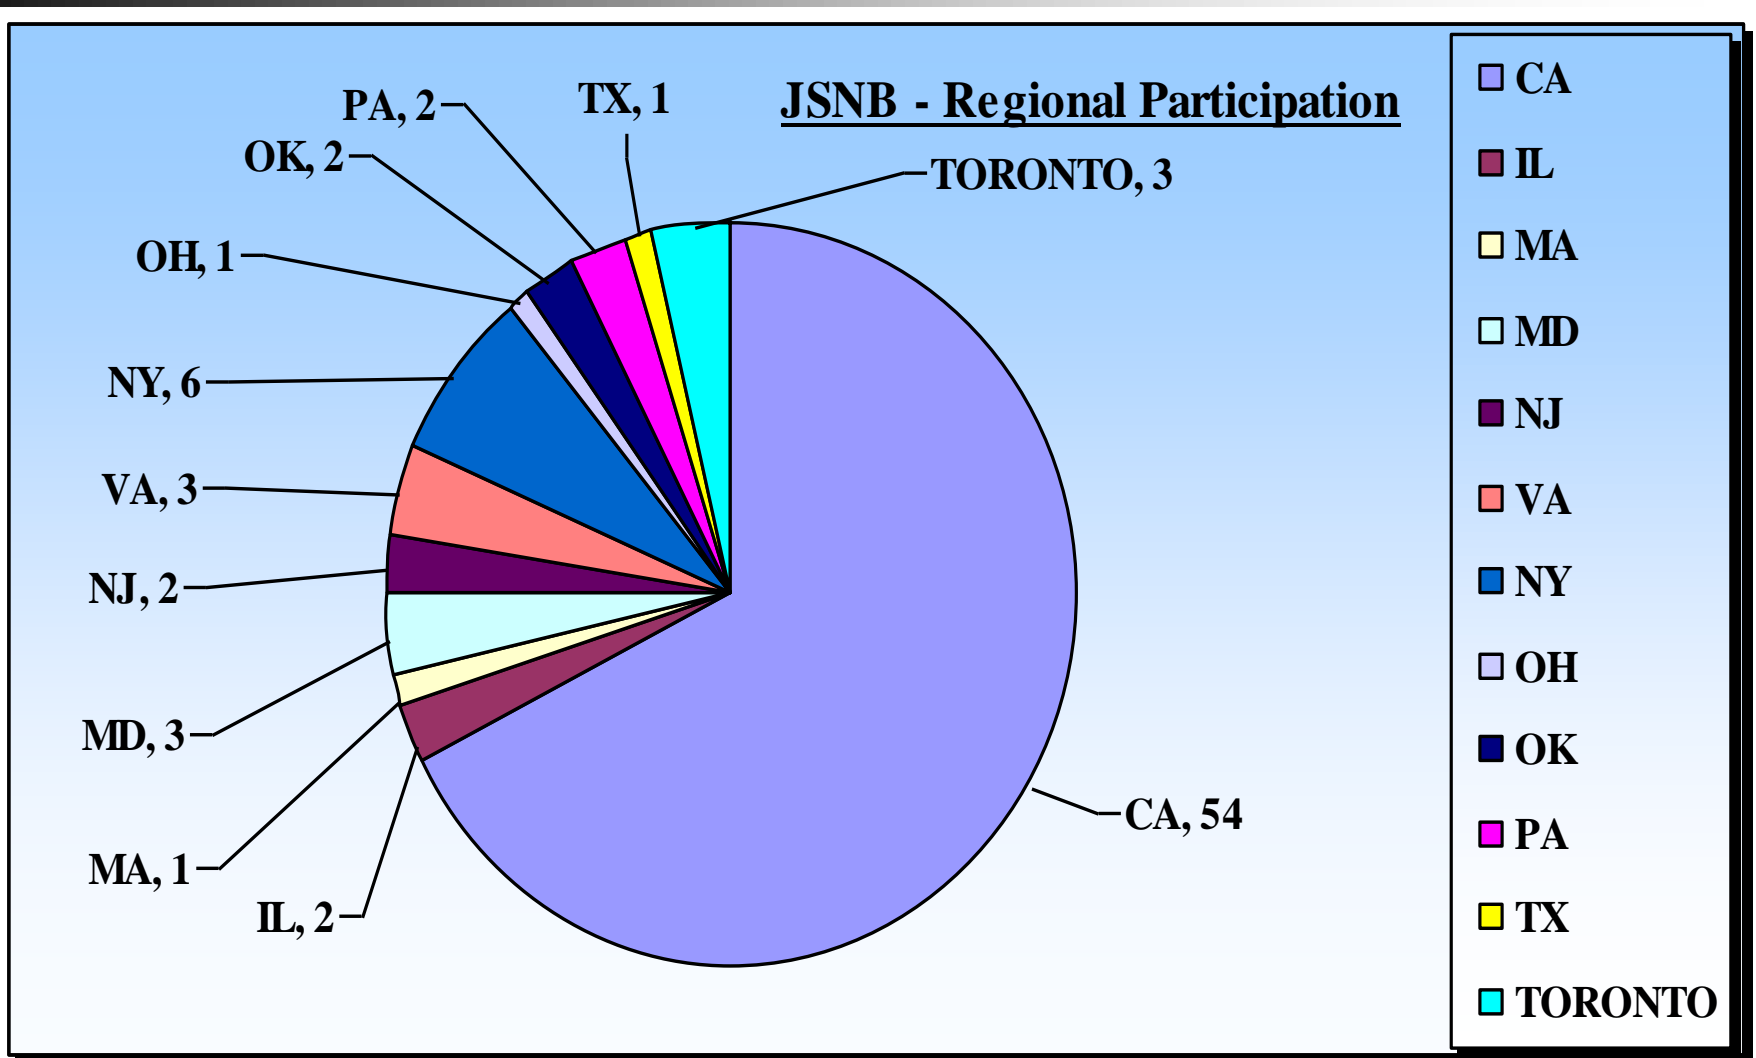

Jain Center of Northern California

Jain Social Networking: Bay Area

Event Jointly Sponsored and Organized by JCNC and YJP

www.jcnc.org/jsnb

Kamlesh Mehta
October 9th, 2011

JSNB Event: Bay Area

- Event Date - October 7th to 9th, 2011
- Event jointly sponsored and organized by Jain Center of Northern California, Milpitas (JCNC) and Young Jain Professionals (YJP)

JSNB Registration Packages

JSNB - Gender Participation

JSNB – Regional Participation

JSNB Expense Distribution

JSNB Financial Summary

JSNB Event - Revenue

JSNB - Final Summary

Profit/Loss - Equally Shared (JCNC & YJP)

Jain Social Networking: Bay Area

Event Survey

-
- **Question 1: Did you like the overall event?**
 - Poor (1)
 - Fair (2)
 - Good (3)
 - Very Good (4)
 - Excellent (5)

-
- **Question 2: Did you meet new people?**
 - Poor (1)
 - Fair (2)
 - Good (3)
 - Very Good (4)
 - Excellent (5)