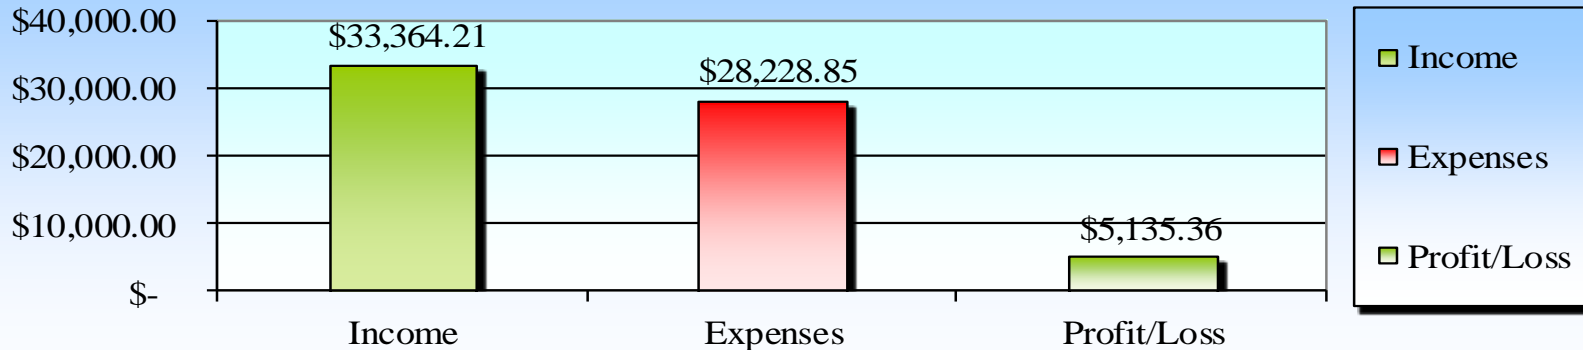

Jain Center of Northern California

Jain Social Networking: Bay Area

Event Jointly Sponsored and Organized by JCNC and YJP

www.jcnc.org/jsnb

Kamlesh Mehta
October 9th, 2011

JSNB Event: Bay Area

- Event Date - October 7th to 9th, 2011
- Event jointly sponsored and organized by Jain Center of Northern California, Milpitas (JCNC) and Young Jain Professionals (YJP)

JSNB Registration Packages

JSNB - Gender Participation

JSNB – Regional Participation

JSNB Expense Distribution

JSNB Financial Summary

JSNB Event - Revenue

JSNB - Final Summary

Profit/Loss - Equally Shared (JCNC & YJP)

Jain Social Networking: Bay Area

Event Survey

-
- **Question 1: Did you like the overall event?**
 - Poor (1)
 - Fair (2)
 - Good (3)
 - Very Good (4)
 - Excellent (5)

-
- **Question 2: Did you meet new people?**
 - Poor (1)
 - Fair (2)
 - Good (3)
 - Very Good (4)
 - Excellent (5)