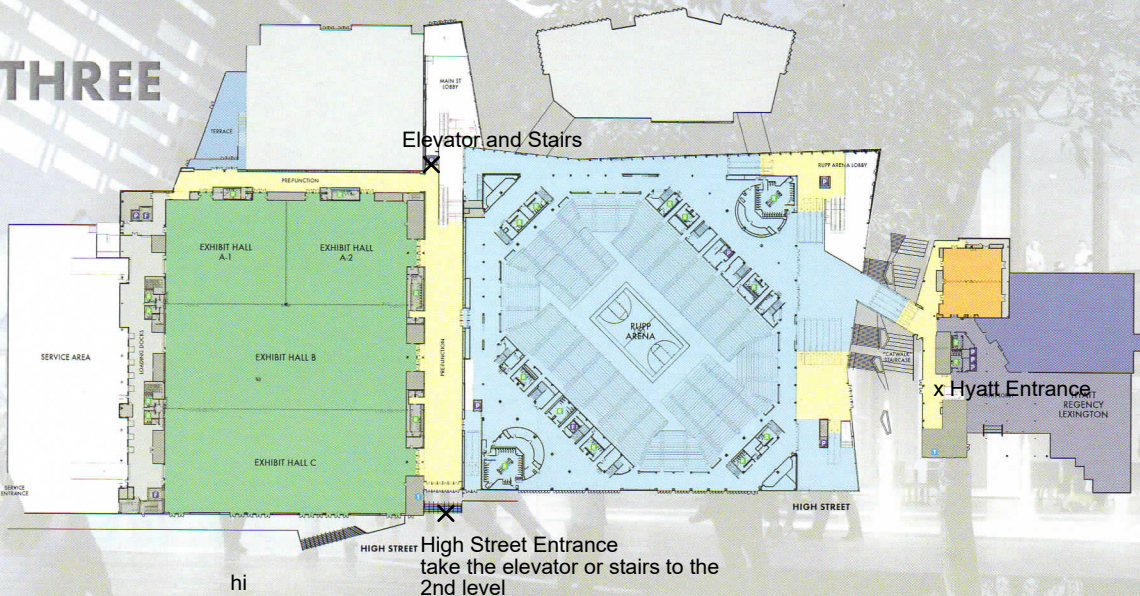

Main street Lobby entrance is across from the far end of the First Baptist Church.

Ballrooms and concessions will be on the first level.

Classrooms and registration is on level two.

Level 3 will get you to the parking lot.

- Water bottle fill fountains are outside all the bathrooms
- outside Ballrooms 1&3
- outside Rooms 1&8
- in between rooms 11&12
- 4 are located on the 3rd floor

# LEVEL ONE

# LEVEL THREE

Parking is available across the street in the open air lot.