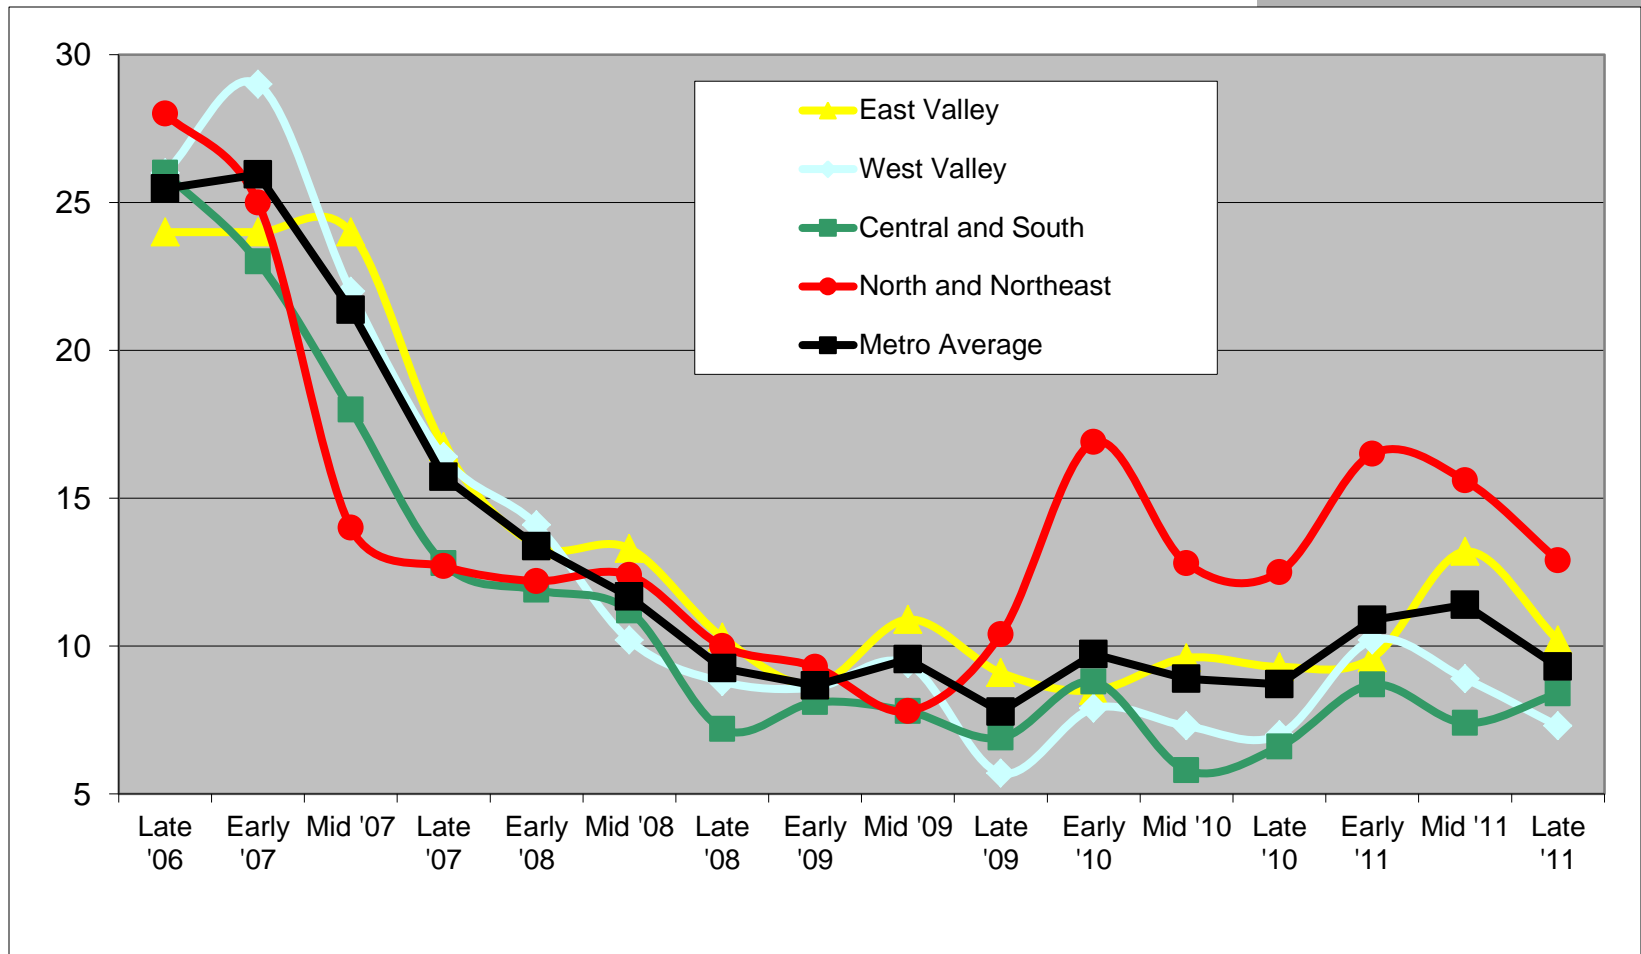

Traffic

Phoenix Metro Area

New Home Activity

Metro Phoenix Area

Phoenix Metro Area Monthly Sales Per New Home Subdivision